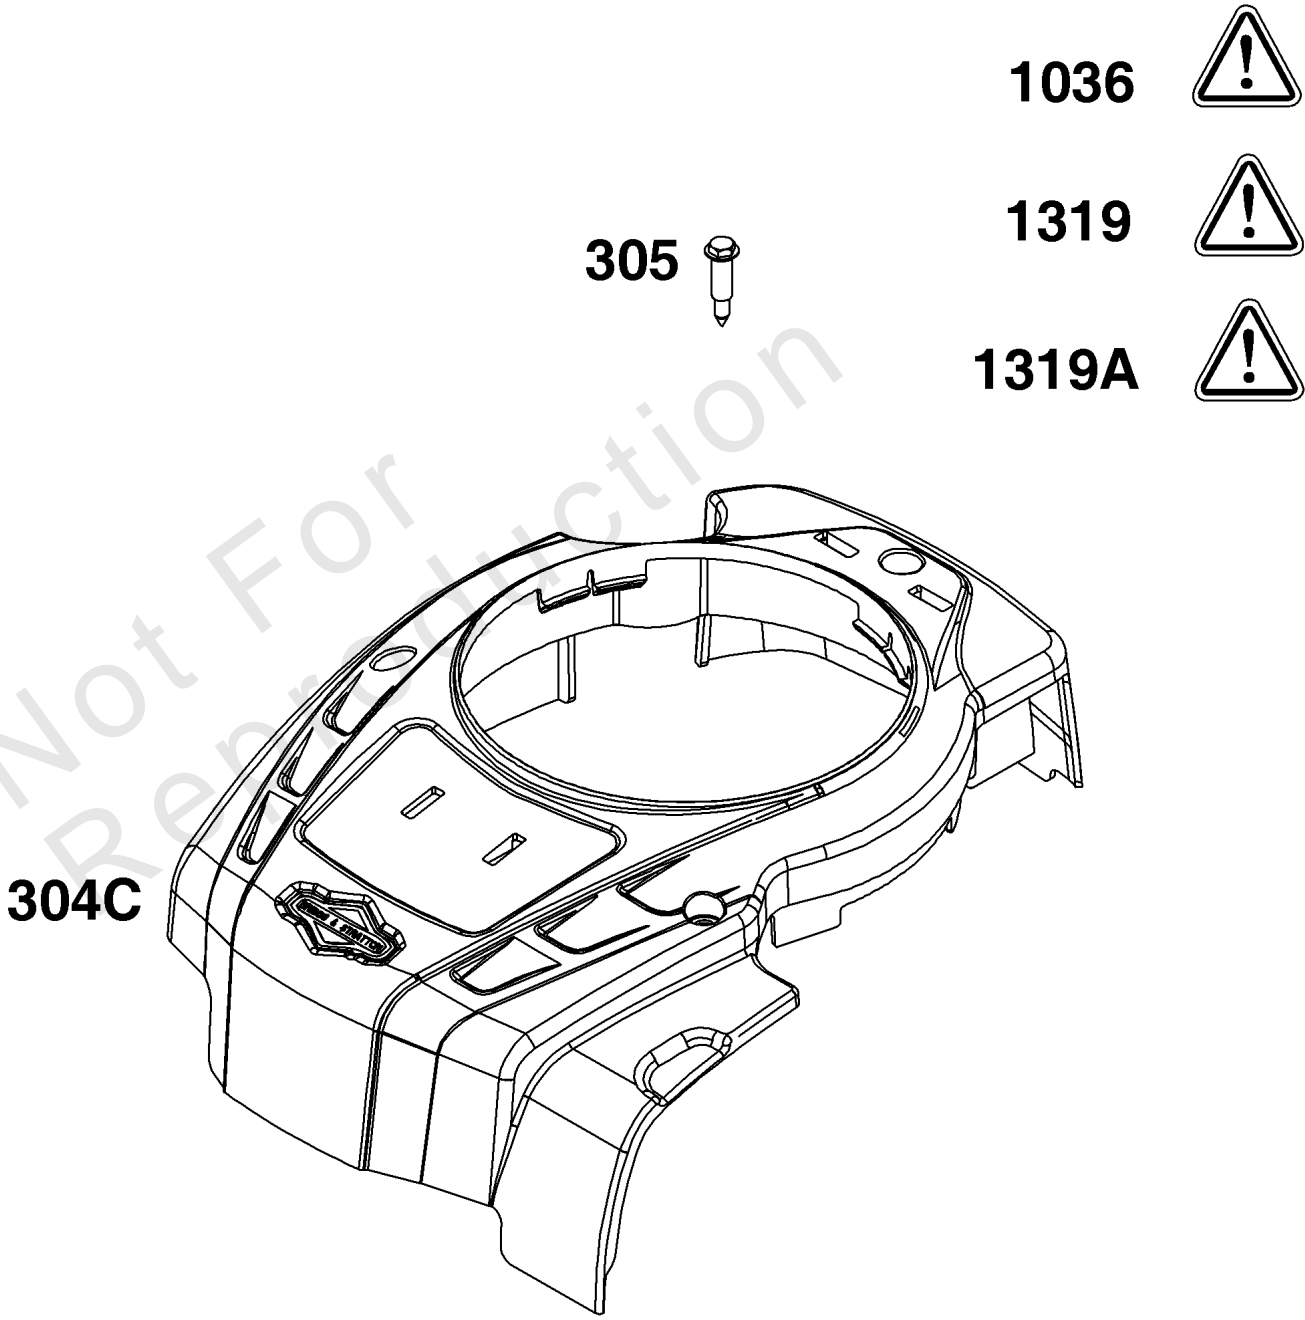

Air Cleaner Group

REF NO	PART NO	QTY	DESCRIPTION
11	596501	1	TUBE, Breather
318	793480	2	SCREW -(Mounting Bracket)
445	593260	1	FILTER, A/C Cartridge
535A	595191	1	FILTER, Air Cleaner Foam
875	594107	1	BASE, Air Cleaner
968	594106	1	COVER, Air Cleaner
971	590552	2	SCREW -(Air Cleaner Base to Carburetor/Throttle Body)

Not For Reproduction