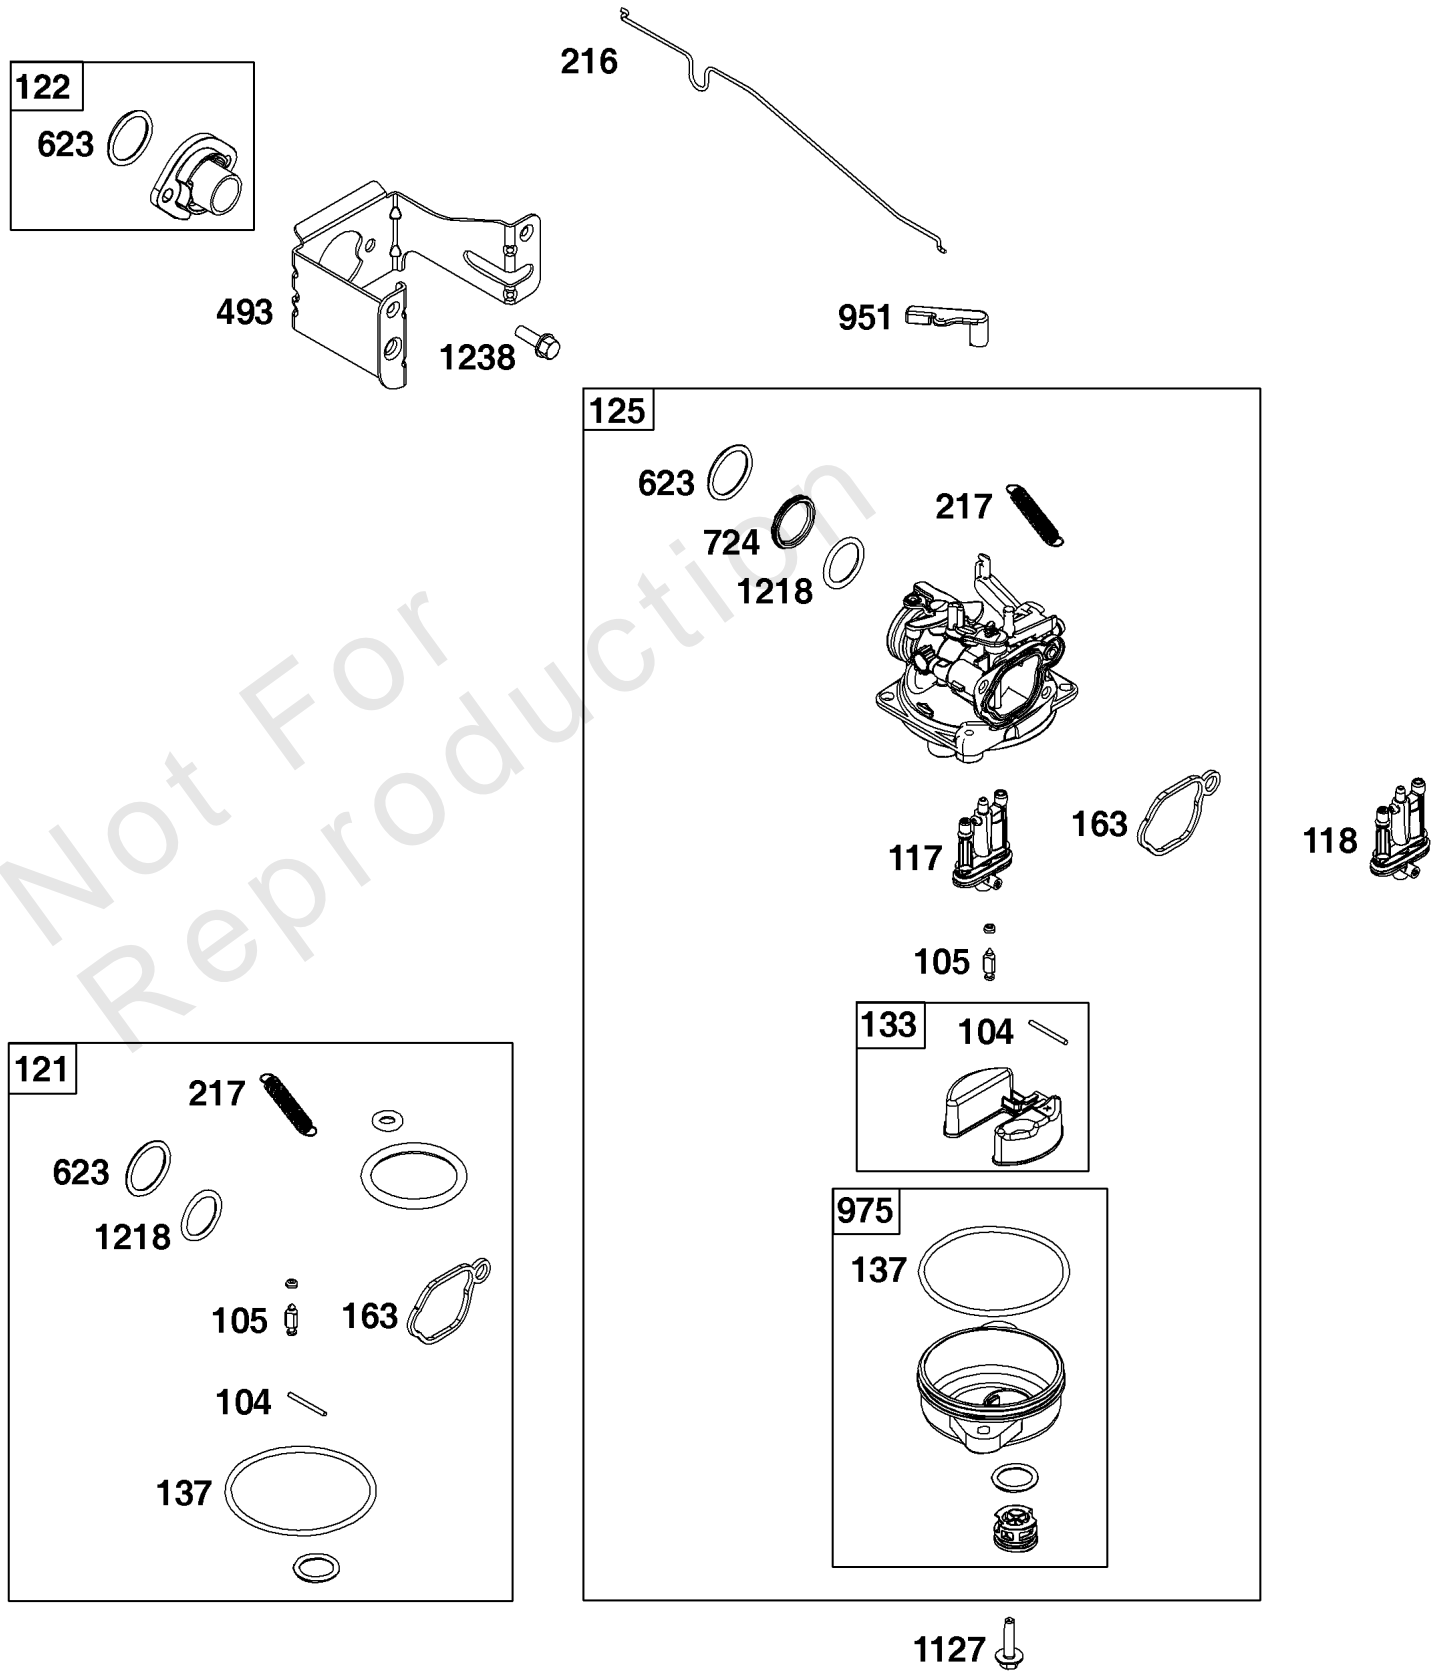

Not For
Reproduction

Air Cleaner Group

REF NO	PART NO	QTY	DESCRIPTION
11	596501	1	TUBE, Breather
318	793480	2	SCREW -(Mounting Bracket)
445	593260	1	FILTER, A/C Cartridge
535A	595191	1	FILTER, Air Cleaner Foam
875	594107	1	BASE, Air Cleaner
968	594106	1	COVER, Air Cleaner
971	590552	2	SCREW -(Air Cleaner Base to Carburetor/Throttle Body)

Not For Reproduction

Carburetor Group

REF NO	PART NO	QTY	DESCRIPTION
104	590558	1	PIN, Float Hinge
105	698537	1	VALVE, Float Needle -Used Before Code Date 18050300
105	594581	1	VALVE, Float Needle -Used After Code Date 18050200
117	594060	1	JET, Main -(Standard)
118	594063	1	JET, Main -(High Altitude)
121	595174		KIT, Carburetor Overhaul -(Service Kits may include extra parts not specific to this engine.) -Used Before Code Date 18050300
121	594636	1	KIT, Carburetor Overhaul -(Service Kits may include extra parts not specific to this engine.) -Used After Code Date 18050200
122	590549	1	SPACER, Carburetor
125	595192	1	CARBURETOR -Used Before Code Date 18050300
125	594058		CARBURETOR -Used After Code Date 18050200
133	591120	1	FLOAT, Carburetor
137	594633	1	GASKET, Float Bowl
163	799580	1	GASKET, Air Cleaner -(Air Cleaner)
216	----	1	LINK, Choke -(Part information located in Controls Group.)
217	590740	1	SPRING, Choke Return
493	593330	1	BRACKET, Mounting
623	799581	1	SEAL, O-Ring -(Carburetor Spacer)
724	697478	1	RETAINER, Seal
951	591104	1	LEVER, Choke
975	594632	1	BOWL, Float
1127	590554	2	SCREW -(Float Bowl to Carburetor Body)
1218	270344S	1	SEAL, O-Ring -(Carburetor)
1238	590562	2	SCREW -(Carburetor Spacer)