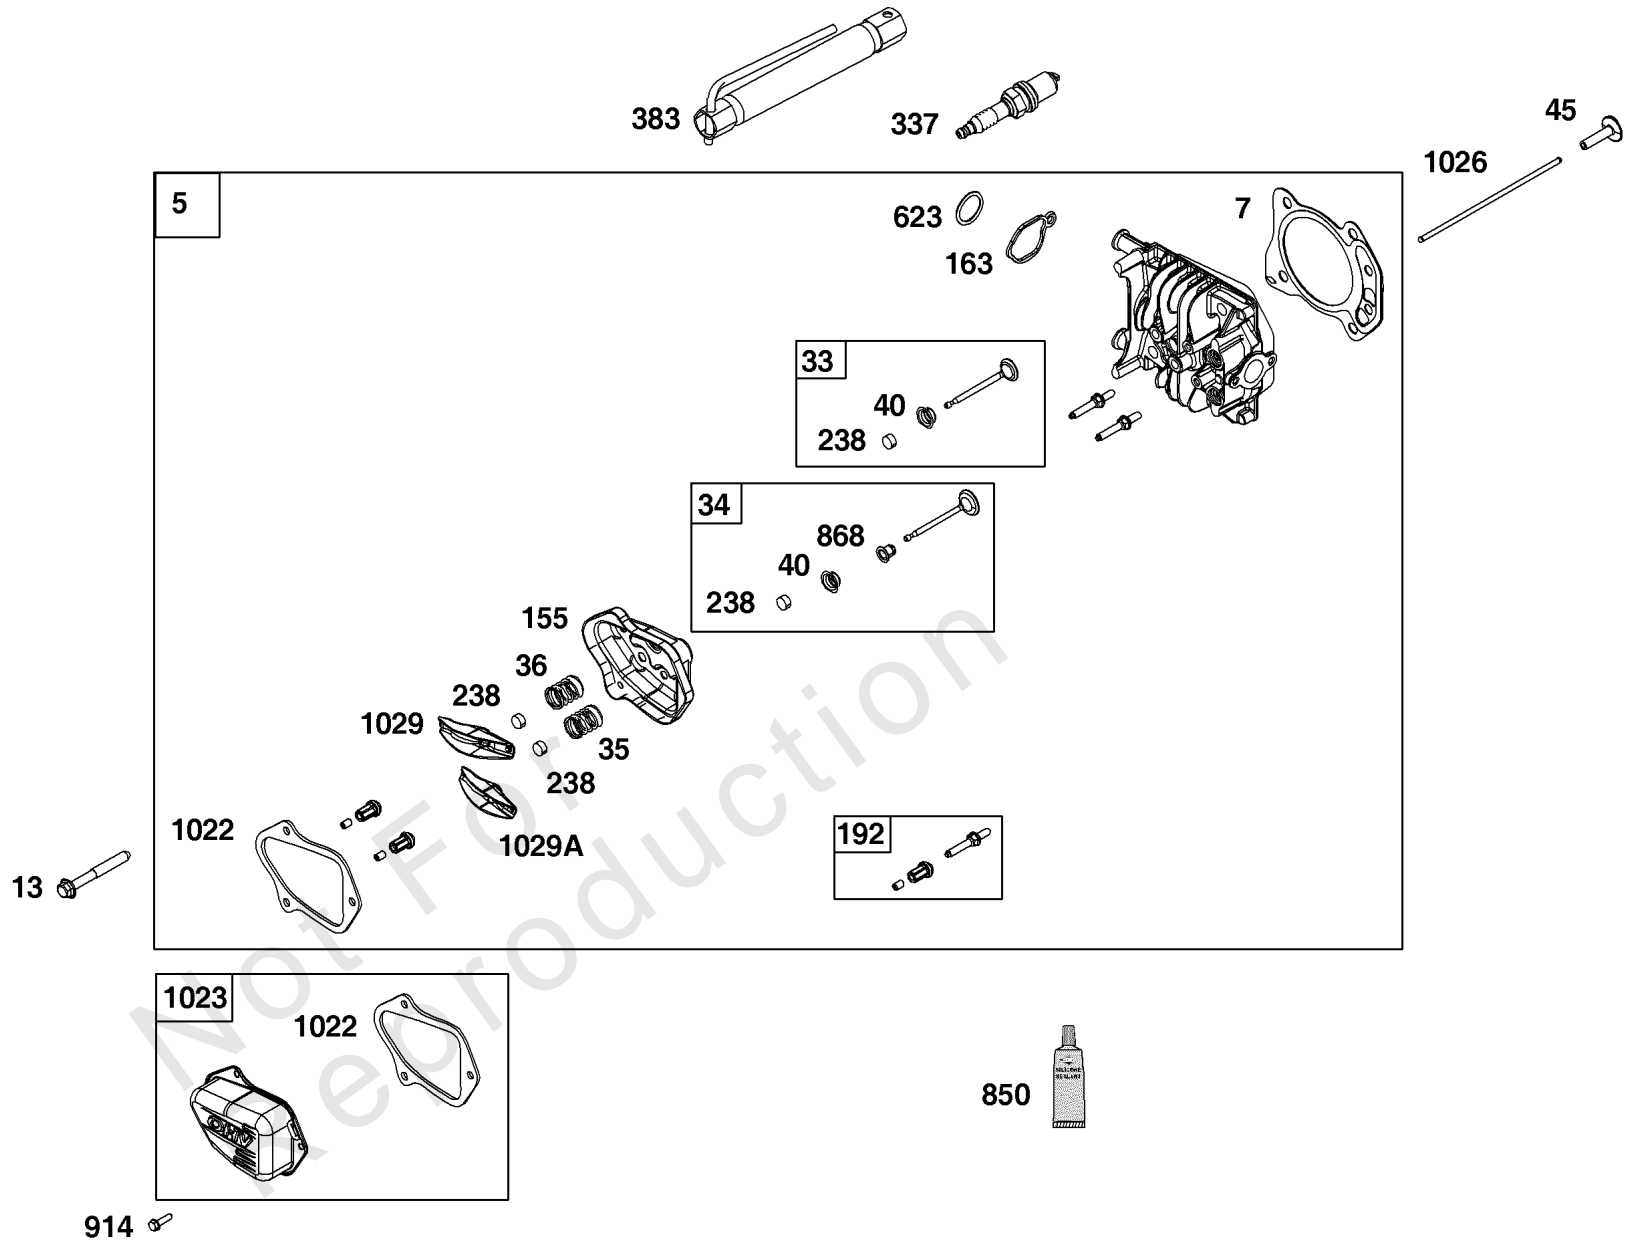

Crankshaft Group

REF NO	PART NO	QTY	DESCRIPTION
16	595501	1	CRANKSHAFT
24	222698S	1	KEY, Flywheel
25	594099	1	PISTON ASSEMBLY
26	594098	1	SET, Ring
27	691588	1	LOCK, Piston Pin
28	298909	1	PIN, Piston
29	594089	1	ROD, Connecting
32	691664	2	SCREW -(Connecting Rod)
46	594090	1	CAMSHAFT
598	592587	1	SHIM, End Play -(Crankshaft or Camshaft Bearing)
741	594105	1	GEAR, Timing

1022 

20 

Cylinder Group

REF NO	PART NO	QTY	DESCRIPTION
1	594100	1	CYLINDER ASSEMBLY
3	299819S	1	SEAL, Oil -(Magneto Side)
7	-----	1	GASKET, Cylinder Head -(Part information located in Cylinder Head Group.)
12	-----	1	GASKET, Crankcase -(Part information located in Crankcase Cover/Sump and Lubrication Group.)
20	-----	1	SEAL, Oil -(Part information located in Crankcase Cover/Sump and Lubrication Group.)
163	-----	1	GASKET, Air Cleaner -(Part information located in Carburetor Group.)
358	-----	1	GASKET SET, Engine -(Part information located in Crankcase Cover/Sump and Lubrication Group.)
404	690272	1	WASHER -(Governor Crank)
524	-----	1	SEAL, O-Ring -(Part information located in Crankcase Cover/Sump and Lubrication Group.)
615	690340	1	RETAINER, Governor Shaft
616	590516	1	CRANK, Governor
623	-----	1	SEAL, O-Ring -(Part information located in Carburetor Group.)
718	-----	2	PIN, Locating -(Part information located in Crankcase Cover/Sump and Lubrication Group.)
842	-----	1	SEAL, O-Ring -(Part information located in Crankcase Cover/Sump and Lubrication Group.)
850	-----	1	SEALANT, Liquid -(Part information located in Cylinder Head Group.)
868	-----	1	SEAL, Valve -(Part information located in Cylinder Head Group.)
1022	-----	1	GASKET, Rocker Cover -(Part information located in Cylinder Head Group.)
1263	697124	1	REED, Breather
1264	793453	1	SCREW -(Breather Reed)