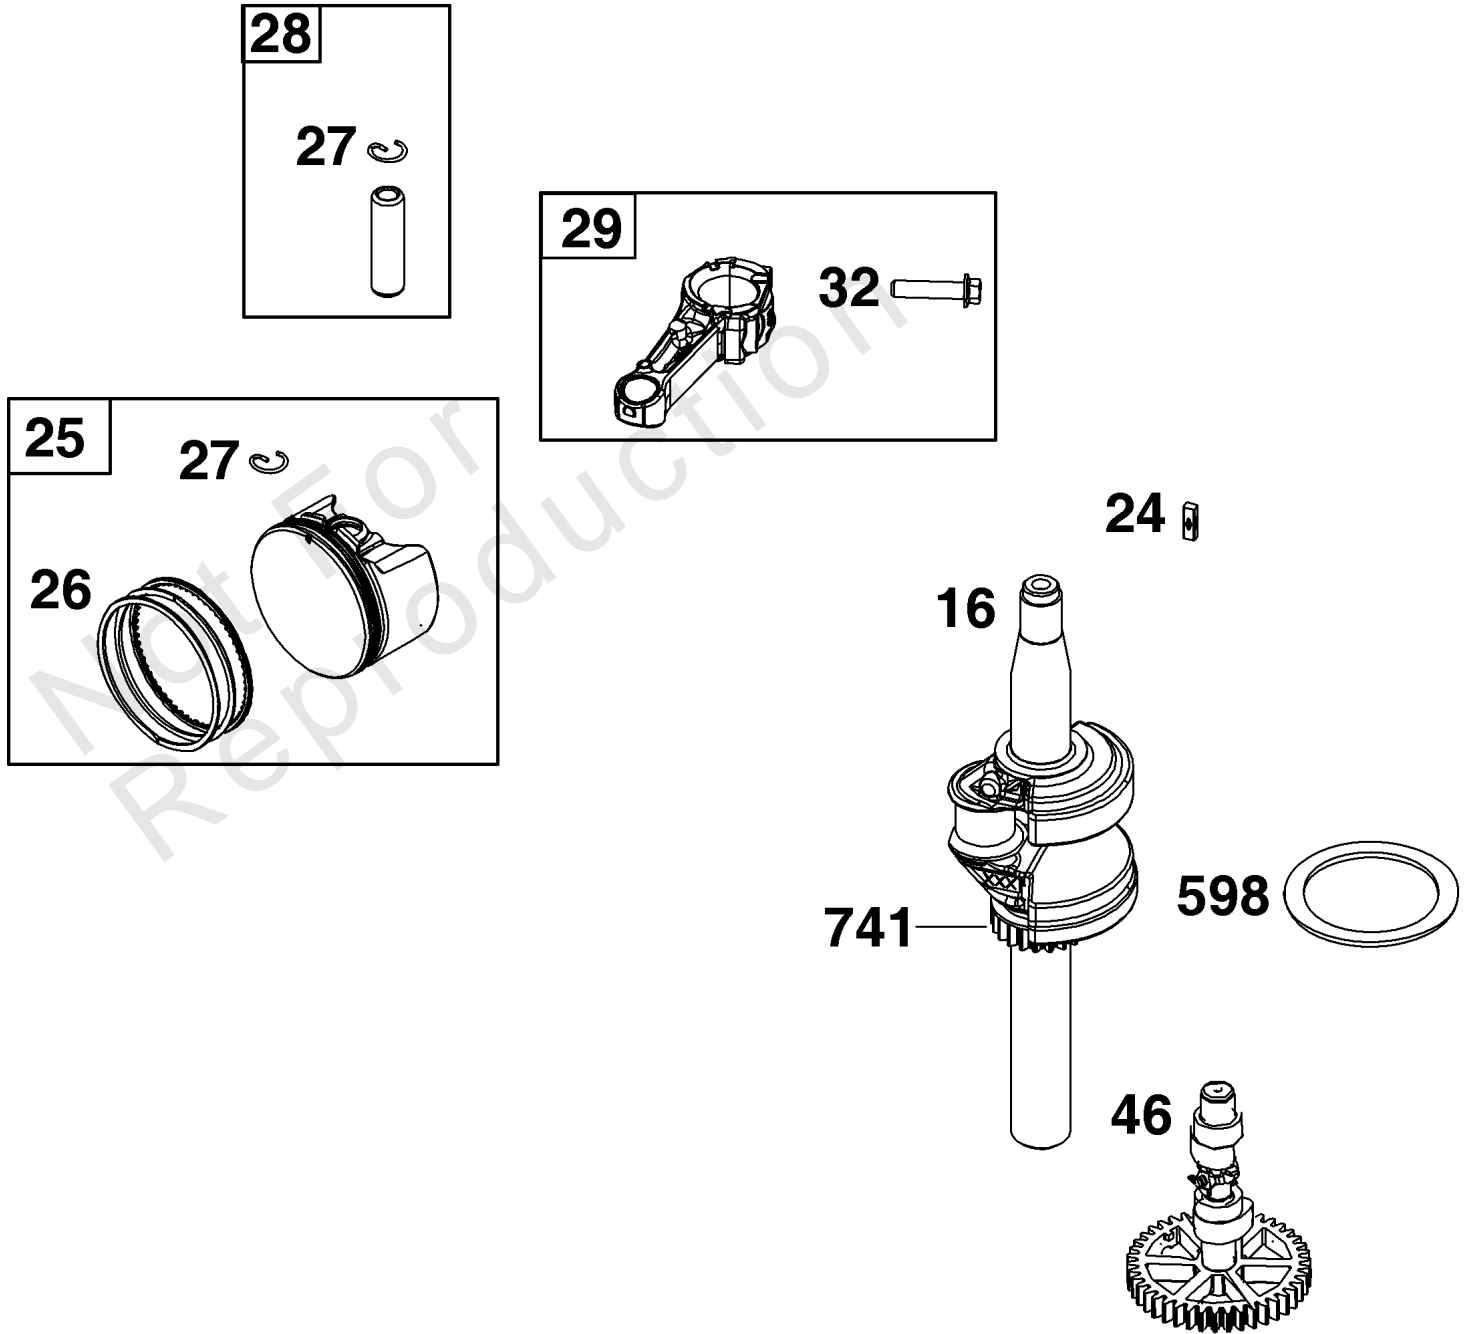

Controls Group

REF NO	PART NO	QTY	DESCRIPTION
188	793480		SCREW -(Control Bracket)
202	590517		LINK, Mechanical Governor
209	597119		SPRING, Governor
216	590547		LINK, Choke
222	596754		BRACKET, Control -Used After Code Date 17040600
222	590560		BRACKET, Control -Used Before Code Date 17040700
227	590520		LEVER, Governor Control
268	691025		CASING, Control Wire
269	691026		WIRE, Control
270	691027		NUT -(Control Wire Casing)
271	691028		LEVER, Control
347A	592694		SWITCH, Rocker
505	793515		NUT -(Governor Control Lever)
562	793514		BOLT -(Governor Lever)

Crankshaft Group

REF NO	PART NO	QTY	DESCRIPTION
16	595501	1	CRANKSHAFT
24	222698S	1	KEY, Flywheel
25	594099	1	PISTON ASSEMBLY
26	594098	1	SET, Ring
27	691588	1	LOCK, Piston Pin
28	298909	1	PIN, Piston
29	594089	1	ROD, Connecting
32	691664	2	SCREW -(Connecting Rod)
46	594090	1	CAMSHAFT
598	592587	1	SHIM, End Play -(Crankshaft or Camshaft Bearing)
741	594105	1	GEAR, Timing