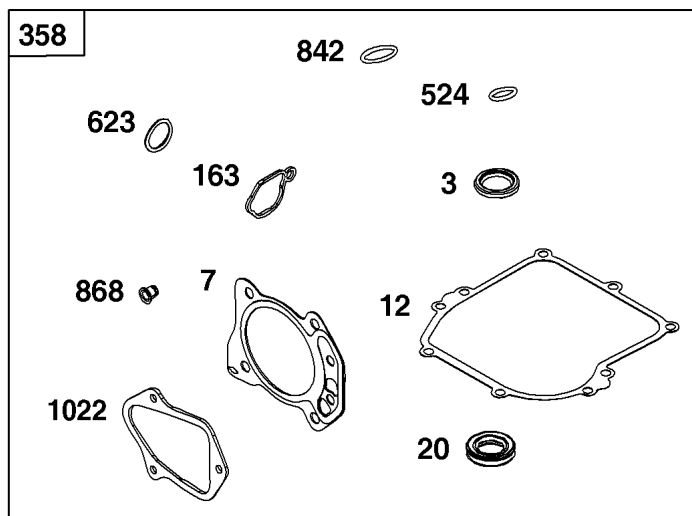

Crankshaft Group

REF NO	PART NO	QTY	DESCRIPTION
16	595501	1	CRANKSHAFT
24	222698S	1	KEY, Flywheel
25	594099	1	PISTON ASSEMBLY
26	594098	1	SET, Ring
27	691588	1	LOCK, Piston Pin
28	298909	1	PIN, Piston
29	594089	1	ROD, Connecting
32	691664	2	SCREW -(Connecting Rod)
46	594090	1	CAMSHAFT
598	592587	1	SHIM, End Play -(Crankshaft or Camshaft Bearing)
741	594105	1	GEAR, Timing

1022 

20 

Cylinder Group

REF NO	PART NO	QTY	DESCRIPTION
1	594100	1	CYLINDER ASSEMBLY
3	299819S	1	SEAL, Oil -(Magneto Side)
7	-----	1	GASKET, Cylinder Head -(Part information located in Cylinder Head Group.)
12	-----	1	GASKET, Crankcase -(Part information located in Crankcase Cover/Sump and Lubrication Group.)
20	-----	1	SEAL, Oil -(Part information located in Crankcase Cover/Sump and Lubrication Group.)
163	-----	1	GASKET, Air Cleaner -(Part information located in Carburetor Group.)
358	-----	1	GASKET SET, Engine -(Part information located in Crankcase Cover/Sump and Lubrication Group.)
404	690272	1	WASHER -(Governor Crank)
524	-----	1	SEAL, O-Ring -(Part information located in Crankcase Cover/Sump and Lubrication Group.)
615	690340	1	RETAINER, Governor Shaft
616	590516	1	CRANK, Governor
623	-----	1	SEAL, O-Ring -(Part information located in Carburetor Group.)
718	-----	2	PIN, Locating -(Part information located in Crankcase Cover/Sump and Lubrication Group.)
842	-----	1	SEAL, O-Ring -(Part information located in Crankcase Cover/Sump and Lubrication Group.)
850	-----	1	SEALANT, Liquid -(Part information located in Cylinder Head Group.)
868	-----	1	SEAL, Valve -(Part information located in Cylinder Head Group.)
1022	-----	1	GASKET, Rocker Cover -(Part information located in Cylinder Head Group.)
1263	697124	1	REED, Breather
1264	793453	1	SCREW -(Breather Reed)