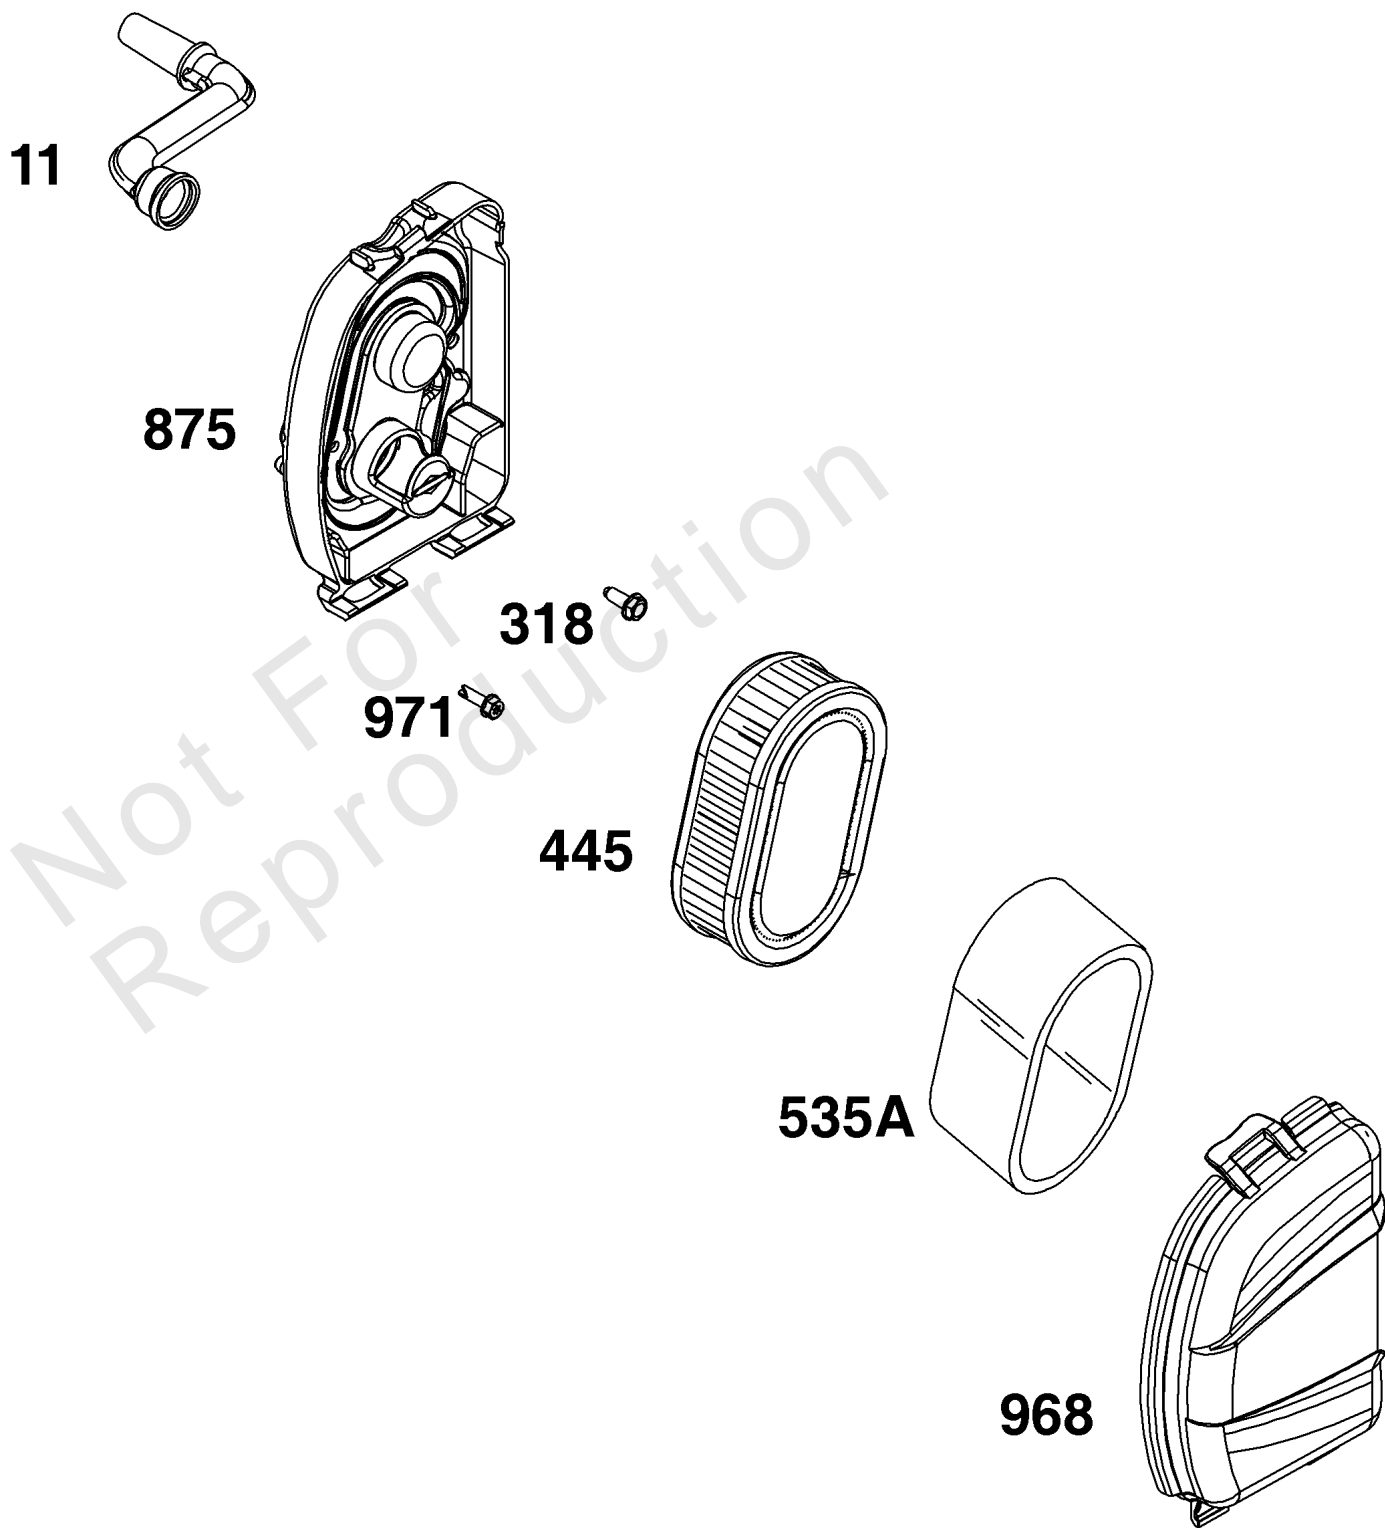

Not For
Reproduction

Air Cleaner Group

REF NO	PART NO	QTY	DESCRIPTION
11	596501	1	TUBE, Breather
318	793480	2	SCREW -(Mounting Bracket)
445	593260	1	FILTER, A/C Cartridge
535A	595191	1	FILTER, Air Cleaner Foam
875	594107	1	BASE, Air Cleaner
968	594106	1	COVER, Air Cleaner
971	590552	2	SCREW -(Air Cleaner Base to Carburetor/Throttle Body)

Controls Group

REF NO	PART NO	QTY	DESCRIPTION
188	793480		SCREW -(Control Bracket)
202	590517		LINK, Mechanical Governor
209	597119		SPRING, Governor
216	590547		LINK, Choke
222	596754		BRACKET, Control -Used After Code Date 17040600
222	590560		BRACKET, Control -Used Before Code Date 17040700
227	590520		LEVER, Governor Control
268	691025		CASING, Control Wire
269	691026		WIRE, Control
270	691027		NUT -(Control Wire Casing)
271	691028		LEVER, Control
347A	592694		SWITCH, Rocker
505	793515		NUT -(Governor Control Lever)
562	793514		BOLT -(Governor Lever)

Crankshaft Group

REF NO	PART NO	QTY	DESCRIPTION
16	595501	1	CRANKSHAFT
24	222698S	1	KEY, Flywheel
25	594099	1	PISTON ASSEMBLY
26	594098	1	SET, Ring
27	691588	1	LOCK, Piston Pin
28	298909	1	PIN, Piston
29	594089	1	ROD, Connecting
32	691664	2	SCREW -(Connecting Rod)
46	594090	1	CAMSHAFT
598	592587	1	SHIM, End Play -(Crankshaft or Camshaft Bearing)
741	594105	1	GEAR, Timing