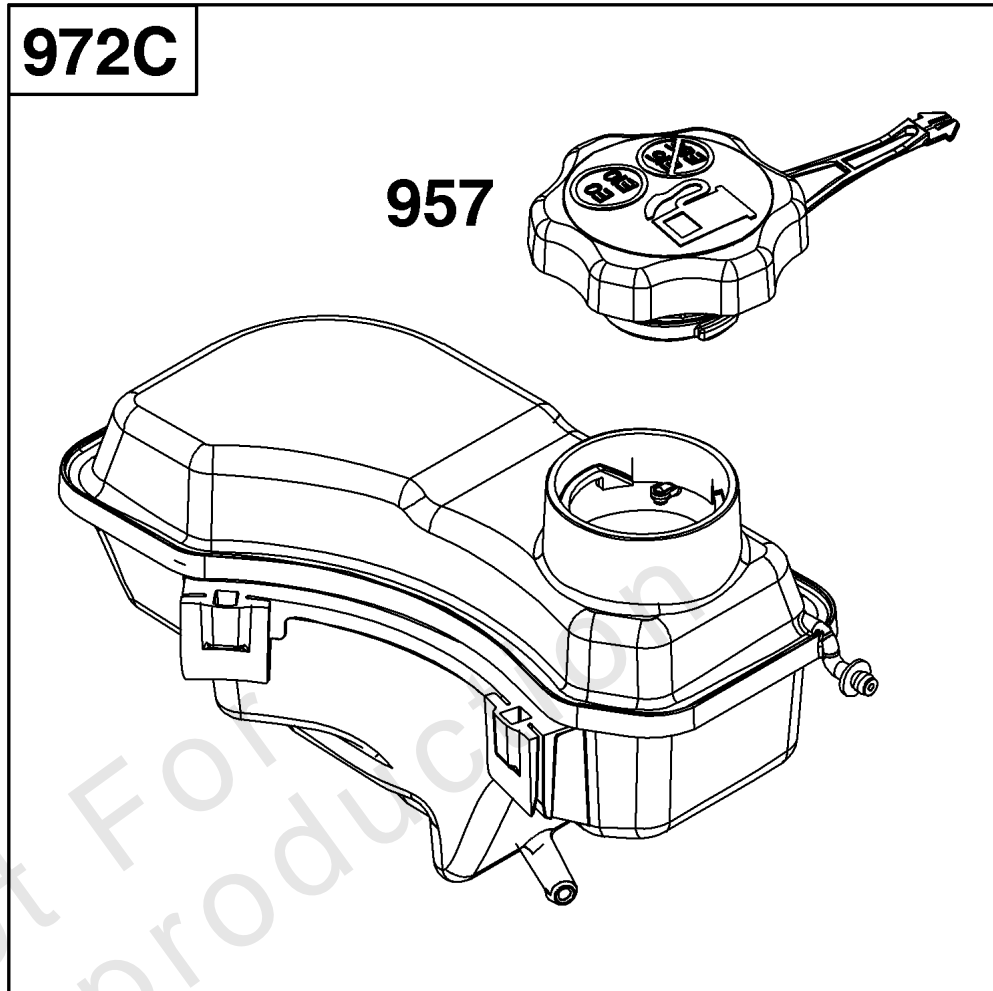

Fuel Supply Group

REF NO	PART NO	QTY	DESCRIPTION
187	791766		LINE, Fuel
601	791850		CLAMP, Hose
957	594061		CAP, Fuel Tank
958	593171		VALVE, Fuel Shut Off
972C	596506		TANK, Fuel

Not For Reproduction