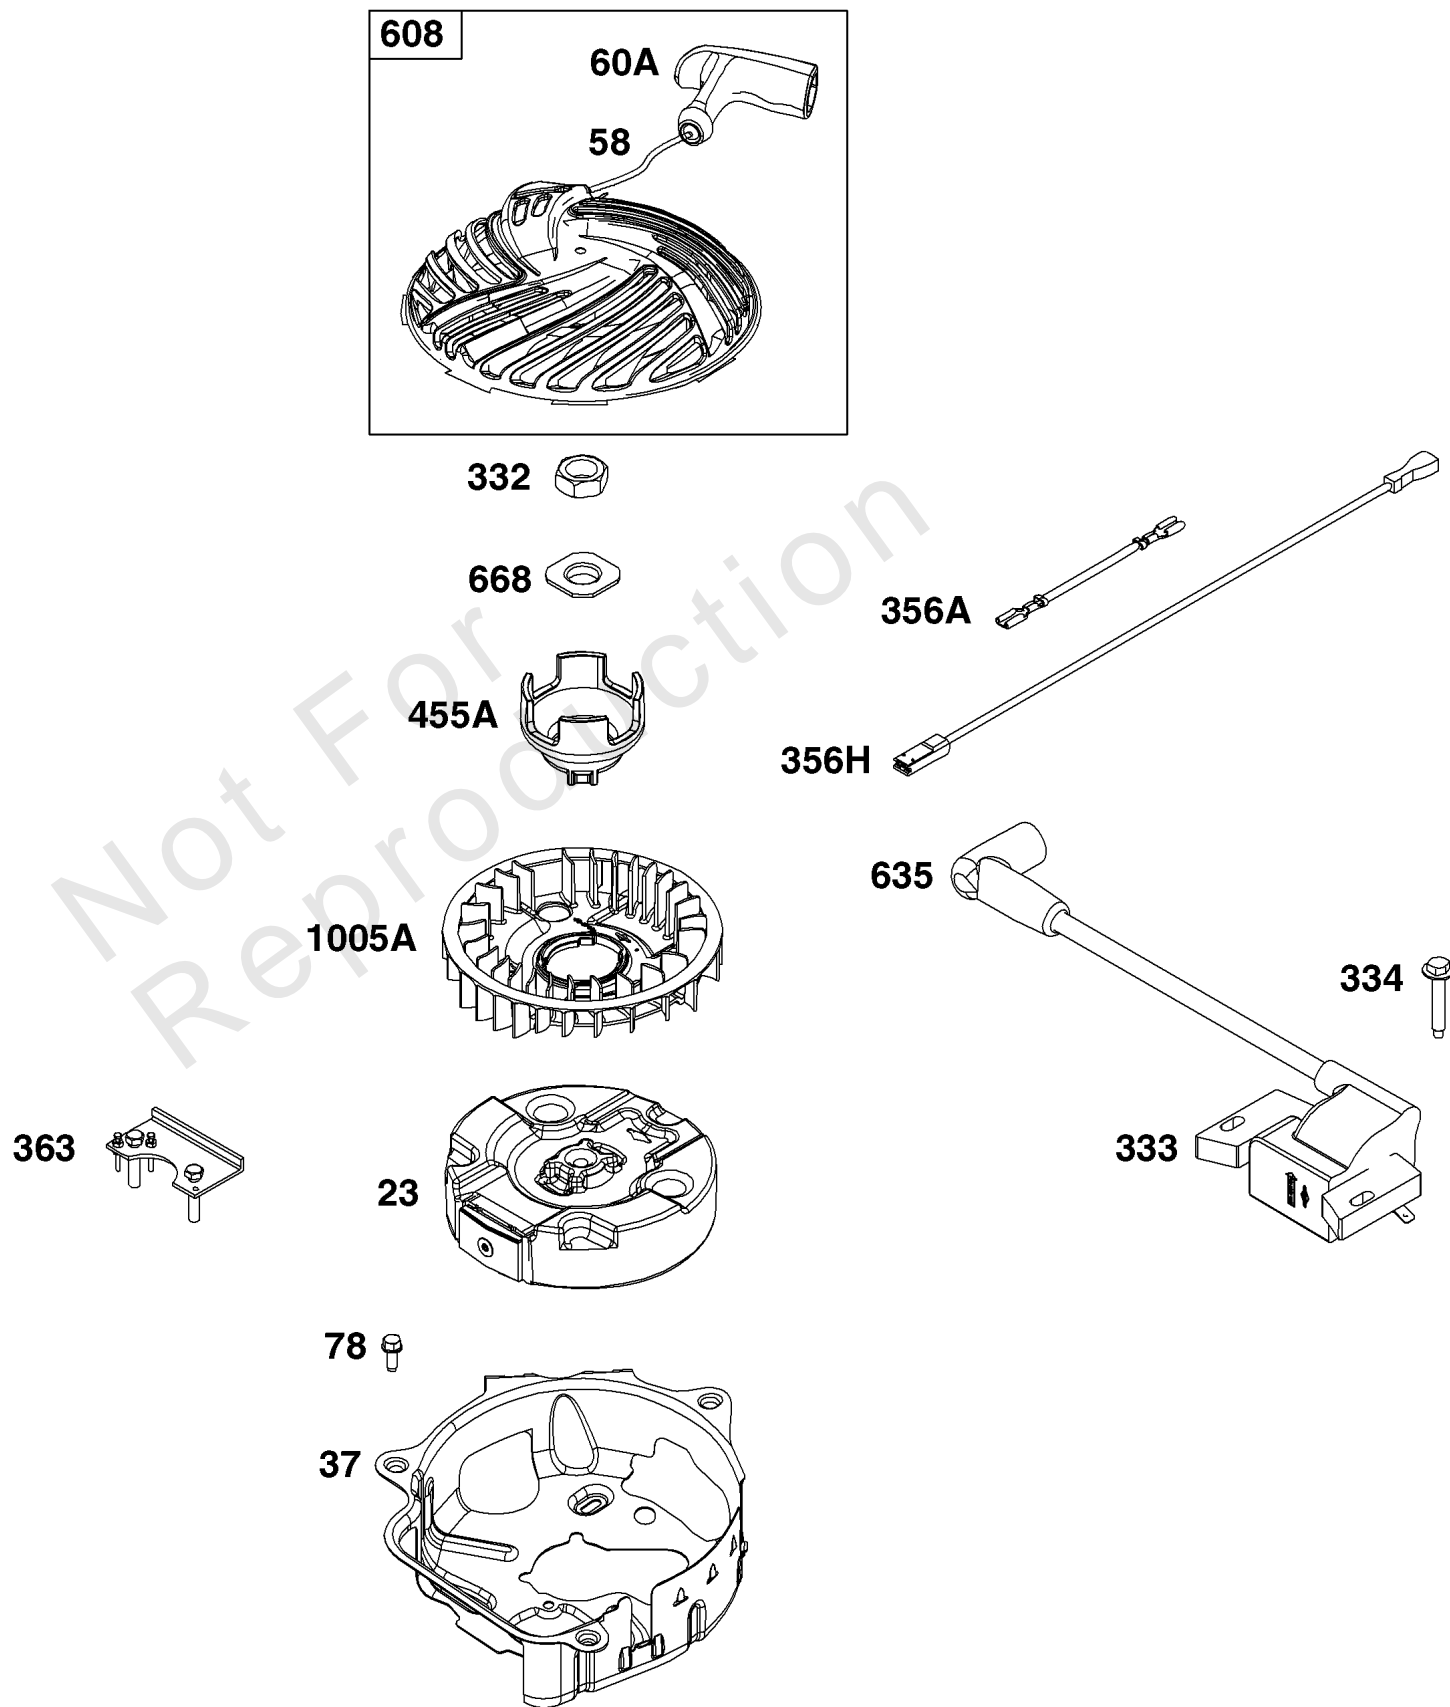

Cylinder Head Group

REF NO	PART NO	QTY	DESCRIPTION
3	-----	1	SEAL, Oil -(Part information located in Cylinder Group.)
5	595353	1	HEAD, Cylinder
7	592358	1	GASKET, Cylinder Head
12	-----	1	GASKET, Crankcase -(Part information located in Crankcase Cover/Sump and Lubrication Group.)
13	590512	4	SCREW -(Cylinder Head)
20	-----	1	SEAL, Oil -(Part information located in Crankcase Cover/Sump and Lubrication Group.)
33	594095	1	VALVE, Exhaust
34	594094	1	VALVE, Intake
35	590532	1	SPRING, Valve -(Intake)
36	590532	1	SPRING, Valve -(Exhaust)
40	594092	2	RETAINER, Valve
45	590514	2	TAPPET, Valve
155	594093	1	PLATE, Cylinder Head
163	-----	1	GASKET, Air Cleaner -(Part information located in Carburetor Group.)
192	590535	2	ADJUSTER, Rocker Arm
238	594097	2	CAP, Valve
337	491055S	1	PLUG, Spark
358	-----	1	GASKET SET, Engine -(Part information located in Crankcase Cover/Sump and Lubrication Group.)
383	19576S	1	WRENCH, Spark Plug
524	-----	1	SEAL, O-Ring -(Part information located in Crankcase Cover/Sump and Lubrication Group.)
623	-----	1	SEAL, O-Ring -(Part information located in Carburetor Group.)
842	-----	1	SEAL, O-Ring -(Part information located in Crankcase Cover/Sump and Lubrication Group.)
850	100106	1	SEALANT, Liquid
868	594096	1	SEAL, Valve
914	591103	3	SCREW -(Rocker Cover)
1022	595342	1	GASKET, Rocker Cover
1023	595352	1	COVER, Rocker
1026	590515	2	ROD, Push
1029	590526	1	ARM, Rocker
1029A	590527	1	ARM, Rocker

Not For Reproduction

Flywheel, Ignition, and Starter Group

REF NO	PART NO	QTY	DESCRIPTION
23	595185	1	FLYWHEEL
37	594573	1	GUARD, Flywheel
58	591108	1	ROPE, Starter
60A	281434S	1	GRIP, Starter Rope
78	793480	5	SCREW -(Flywheel Guard)
332	690662	1	NUT -(Flywheel)
333	595009	1	ARMATURE, Magneto
334	691061	2	SCREW -(Magneto Armature)
356A	596469	1	WIRE, Stop
356H	596470	1	WIRE, Stop
363	19619	1	PULLER, Flywheel
455A	596466	1	CUP, Flywheel
608	596468	1	STARTER, Rewind
635	692076	1	BOOT, Spark Plug
668	590546	1	SPACER
1005A	595184	1	FAN, Flywheel