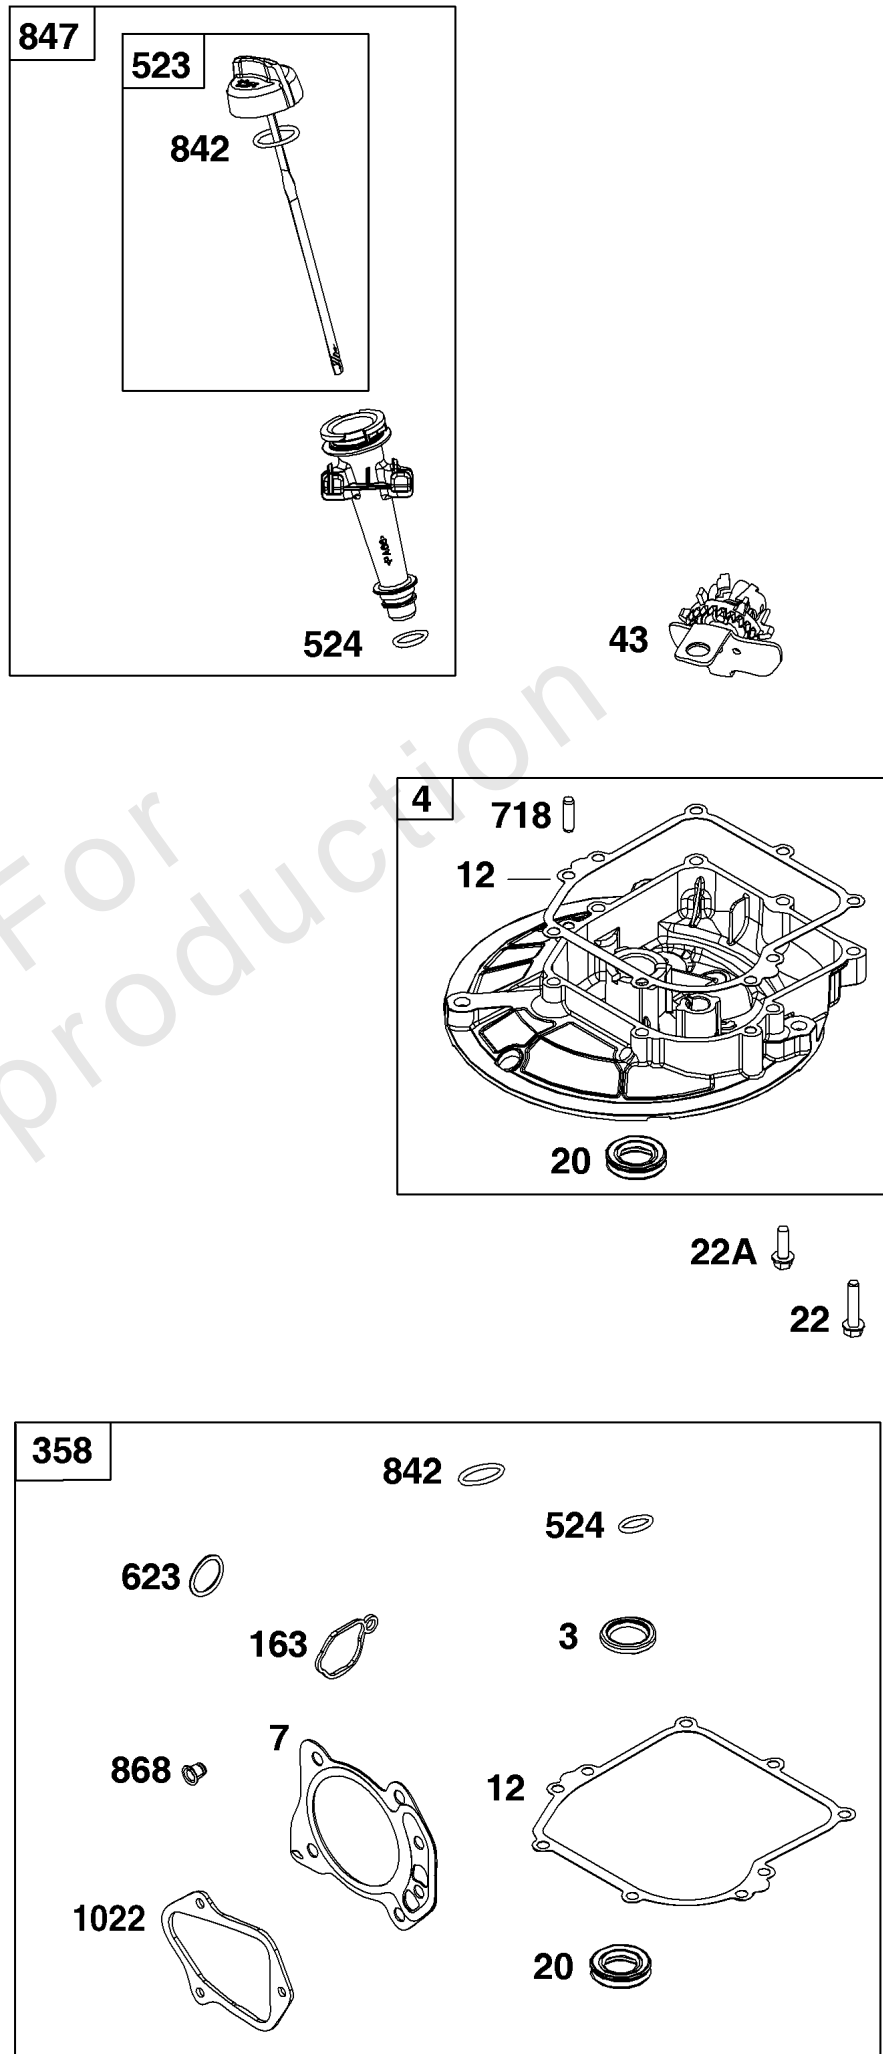

Not For Reproduction

Carburetor Group

REF NO	PART NO	QTY	DESCRIPTION
104	590558	1	PIN, Float Hinge
105	698537	1	VALVE, Float Needle -Used Before Code Date 18050300
105	594581	1	VALVE, Float Needle -Used After Code Date 18050200
117	594060	1	JET, Main -(Standard)
118	594063	1	JET, Main -(High Altitude)
121	595174		KIT, Carburetor Overhaul -(Service Kits may include extra parts not specific to this engine.) -Used Before Code Date 18050300
121	594636	1	KIT, Carburetor Overhaul -(Service Kits may include extra parts not specific to this engine.) -Used After Code Date 18050200
122	590549	1	SPACER, Carburetor
125	595192	1	CARBURETOR -Used Before Code Date 18050300
125	594058		CARBURETOR -Used After Code Date 18050200
133	591120	1	FLOAT, Carburetor
137	594633	1	GASKET, Float Bowl
163	799580	1	GASKET, Air Cleaner -(Air Cleaner)
216	----	1	LINK, Choke -(Part information located in Controls Group.)
217	590740	1	SPRING, Choke Return
493	593330	1	BRACKET, Mounting
623	799581	1	SEAL, O-Ring -(Carburetor Spacer)
724	697478	1	RETAINER, Seal
951	591104	1	LEVER, Choke
975	594632	1	BOWL, Float
1127	590554	2	SCREW -(Float Bowl to Carburetor Body)
1218	270344S	1	SEAL, O-Ring -(Carburetor)
1238	590562	2	SCREW -(Carburetor Spacer)

Controls Group

REF NO	PART NO	QTY	DESCRIPTION
188	793480		SCREW -(Control Bracket)
202	590517		LINK, Mechanical Governor
209	597119		SPRING, Governor
216	590547		LINK, Choke
222	596754		BRACKET, Control -Used After Code Date 17040600
222	590560		BRACKET, Control -Used Before Code Date 17040700
227	590520		LEVER, Governor Control
268	691025		CASING, Control Wire
269	691026		WIRE, Control
270	691027		NUT -(Control Wire Casing)
271	691028		LEVER, Control
347A	592694		SWITCH, Rocker
505	793515		NUT -(Governor Control Lever)
562	793514		BOLT -(Governor Lever)