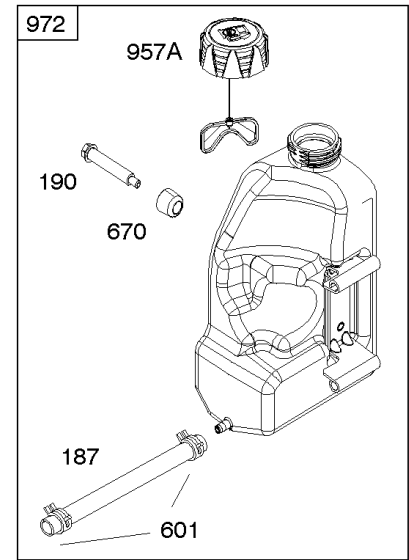

Air Cleaner, Blower Housing, Exhaust System, Fuel Supply

REF NO	PART NO	QTY	DESCRIPTION
864	796002		ADAPTER, Muffler -(2 1/4" Long)
883	692236		GASKET, Exhaust
957	795027		Cap-Fuel Tank -(Standard)
957A	799719		CAP, Fuel Tank -(Carbon In Cap)
958	698183		VALVE, Fuel Shut Off(PLT)
964	799159		CAP, Connector -(EVAP)
968B	591646		COVER, Air Cleaner -(Black-Compatible With Canister Style Filter)
972	799111		TANK, Fuel -(Fluorinated)
994	794945		ARRESTOR, Spark
1040	698368		PLATE, Trim -(Black)
1139	796449		WASHER -(Fuel Pump Bracket)
1266	691917		SEAL, O-Ring -(Intake Elbow)

Not For
Reproduction