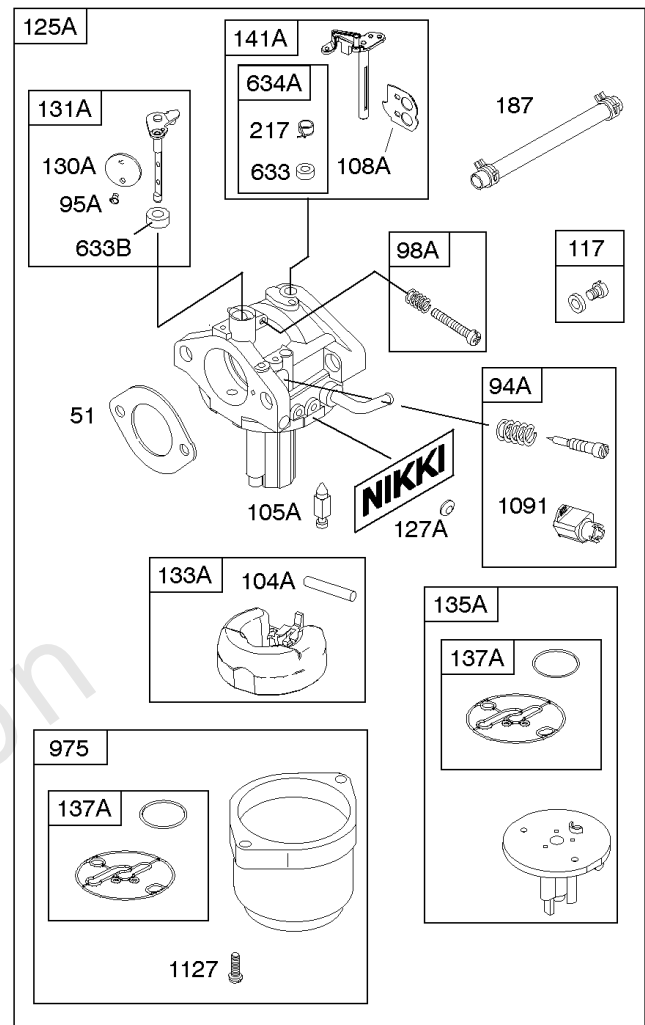

Not For
Reproduction

Camshaft, Crankshaft, Counter Weight, Piston, Rings, Connecting Rod

REF NO	PART NO	QTY	DESCRIPTION
16	591949		CRANKSHAFT
24	591757		KEY, Flywheel
25	595053		Piston Assembly -(Standard)
25	595054		PISTON ASSEMBLY -(.020" Oversize)
26	792643		RING SET -(.020" Oversize)
26	797011		RING SET -(Standard)
27	698469		LOCK, Piston Pin
28	797013		PIN, Piston
29	791633		ROD, Connecting -(Standard)
32	791118		SCREW -(Connecting Rod)
43	691968		SLINGER, Governor/Oil
45	690564		TAPPET, Valve
46	793880		CAMSHAFT
357	691483		KEY, Drive Pulley
377	691639		KEY, Woodruff
741	697128		GEAR, Timing
757	793242		LINK, Counterweight
758	593418		COUNTERWEIGHT
759	697392		PIN, Counterweight
1270	793243		PLUG, AVS Counterweight