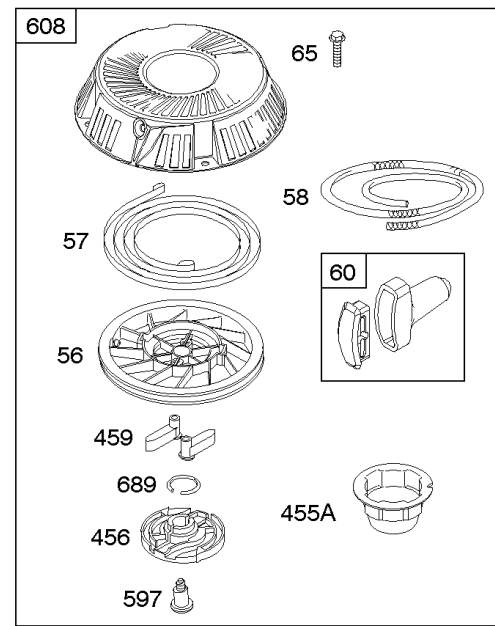

Electric & Rewind Starter, Flywheel

REF NO	PART NO	QTY	DESCRIPTION
23B	591761		FLYWHEEL
24	591757		KEY, Flywheel
37	697352		GUARD, Flywheel
37A	697626		GUARD, Flywheel
56	695129		PULLEY, Starter
57	695131		SPRING, Rewind Starter
58	695132		ROPE, Starter
60	490652		HANDLE, Starter Rope
65	690940		SCREW -(Rewind Starter)
78	691693		SCREW -(Flywheel Guard)
78A	690364		SCREW -(Flywheel Guard)
309	593934		MOTOR, Starter
310	690323		BOLT -(Starter Motor)
324	593933		SCREEN/CUP ASSEMBLY
363	19203		PULLER, Flywheel
415A	794129		PLUG -(Cover/Retainer)
455A	796615		CUP, Flywheel -(Non Washable)
456	695128		PLATE, Pawl Friction
459	281505S		PAWL, Ratchet
462	691261		WASHER -(Starter Cable)
503	691532		STRAP, Starter
510	693699		DRIVE, Starter
513	692024		CLUTCH, Drive
563A	799359		Screw -(Debris Screen Guard)
579	691029		NUT -(Starter Cable)
597	691696		Screw -(Pawl Friction Plate)
608A	591606		STARTER, Rewind
689	691855		SPRING, Friction
697	791680		SCREW -(Starter Motor) (Drive Cap)
729A	691224		CLIP, Wire -(Starter Motor)
783	593935		GEAR, Pinion
797	693167		NUT -(Brush Retainer)
801	691283		CAP, Drive
802	691286		CAP, End
949A	799358		Guard-Debris Screen
1005	796082		Fan-Flywheel
1044	698139		SCREW -(Flywheel)
1051	691265		RING, Retaining
1090	691293		RETAINER, Brush