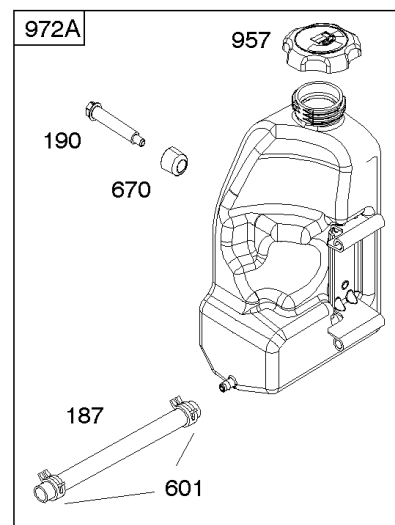

Air Cleaner, Blower Housing, Exhaust System, Fuel Supply

REF NO	PART NO	QTY	DESCRIPTION
14	790560		STUD -(Cylinder Head)
81	691178		LOCK, Muffler Screw
187	791766		LINE, Fuel -(15" Long)(Cut to Required Length)
187A	796491		Line-Fuel -(Formed)(Cut To Required Length)
187D	791744		LINE, Fuel -(Formed)(Cut To Required Length)
187B	791805		LINE, Fuel -(Formed)(Cut To Required Length)
190	796174		SCREW -(Fuel Tank)
240	394358S		FILTER, Fuel -(White, 75 Microns)
240A	691035		FILTER, Fuel
300A	796000		MUFFLER
300B	795997		MUFFLER
304G	591641		HOUSING, Blower -(Black-Compatible With Canister Style Filter)
305	697102		Screw -(Blower Housing)
305B	795891		SCREW -(Blower Housing) (Blower Housing To Intake Elbow)
305C	799370		SCREW -(Blower Housing) (Used On Grommet Style Blower Housings)
346	794845		SCREW -(Spark Arrestor)
387	808656		PUMP, Fuel
431B	797901		ELBOW, Intake -(EVAP)
445B	591583		FILTER, A/C Cartridge -(Canister)
601	791850		CLAMP, Hose -(Green)
613	691416		SCREW -(Muffler)
613A	691678		SCREW -(Muffler)
613B	690297		Screw -(Muffler)
670	796175		SPACER, Fuel Tank
676	795036		DEFLECTOR, Muffler
676A	396903		DEFLECTOR, Muffler
676B	795038		Deflector-Muffler
677	690367		Screw -(Muffler Deflector) (#8-18 x 0.563 lg)
677	690661		SCREW -(Muffler Deflector) (#8-18 x 0.375 lg)
705	790561		NUT -(Fuel Tank)
773	796448		RETAINER
823	698941		SCREW -(Muffler Adapter)
832	790244		Guard-Muffler
832A	595029		Guard-Muffler
832B	706336		GUARD, Muffler
836	690367		Screw -(Muffler Guard)