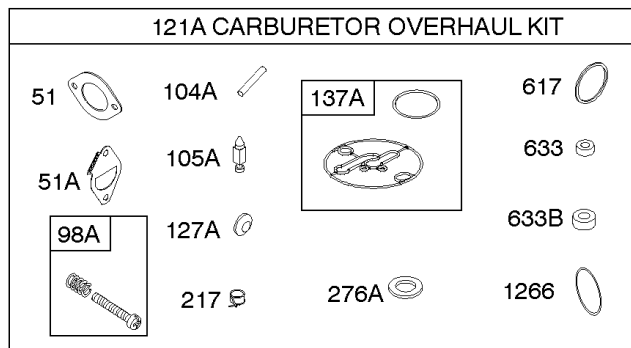

Carburetor - Nikki

REF NO	PART NO	QTY	DESCRIPTION
51	692137		GASKET, Intake
51A	796081		Gasket-Intake
94A	793610		KIT, Idle Mixture -(Nikki)
95A	690718		SCREW -(Throttle Valve) (Nikki)
98A	695408		KIT, Idle Speed -(Nikki)
104A	694918		PIN, Float Hinge -(Nikki)
105A	696136		VALVE, Float Needle -(Nikki)
002	698773		VALVE, Choke -(Nikki)
112	593040		SCREW -(Choke Lever) (Ready Start System)
117	791405		JET, Main -(Standard) (Standard) -Used Before Code Date 13092400
117	591936		JET, Main -(Standard) (Standard) -Used After Code Date 13092300
118	698788		JET, Main -(High Altitude) (5000 Feet) -Used Before Code Date 13092400
118	696134		JET, Main -(High Altitude) (5000 Feet) -Used After Code Date 13092300
121A	796184		KIT, Carburetor Overhaul -(Nikki)
125A	590399		Carburetor -(Nikki Without Solenoid) -Used Before Code Date 13092400
125A	593432		CARBURETOR -(Nikki Without Solenoid) -Used After Code Date 13092300
127A	690727		PLUG, Welch -(Nikki)
130A	698774		VALVE, Throttle -(Nikki)
131A	698776		KIT, Throttle Shaft -(Nikki)
133A	694914		FLOAT, Carburetor -(Nikki)
135A	796400		TUBE, Fuel Transfer
137A	698781		GASKET, Float Bowl -(Nikki)
141A	698778		KIT, Choke Shaft -(Nikki)
187	791766		LINE, Fuel -(15" Long)(Cut to Required Length)
216B	593043		LINK, Choke -(Ready Start System)
217	695409		SPRING, Choke Return
226	793386		KIT, Choke Shaft -(Manual Choke)
276A	695410		WASHER, Sealing
318	594384		SCREW -(Mounting Bracket)
422A	593056		SWITCH, Snap -(Ready Start System)