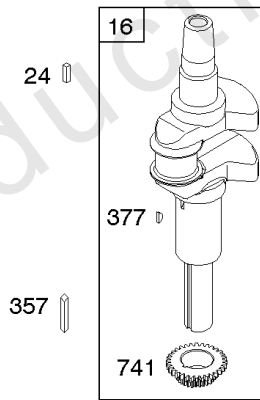

Camshaft, Crankshaft, Counter Weight, Piston, Rings, Connecting Rod

REF NO	PART NO	QTY	DESCRIPTION
16	591949		CRANKSHAFT
24	591757		KEY, Flywheel
25	595053		Piston Assembly -(Standard)
25	595054		PISTON ASSEMBLY -(.020" Oversize)
26	792643		RING SET -(.020" Oversize)
26	797011		RING SET -(Standard)
27	698469		LOCK, Piston Pin
28	797013		PIN, Piston
29	791633		ROD, Connecting -(Standard)
32	791118		SCREW -(Connecting Rod)
43	691968		SLINGER, Governor/Oil
45	690564		TAPPET, Valve
46	793880		CAMSHAFT
357	691483		KEY, Drive Pulley
377	691639		KEY, Woodruff
741	697128		GEAR, Timing
757	793242		LINK, Counterweight
758	593418		COUNTERWEIGHT
759	697392		PIN, Counterweight
1270	793243		PLUG, AVS Counterweight