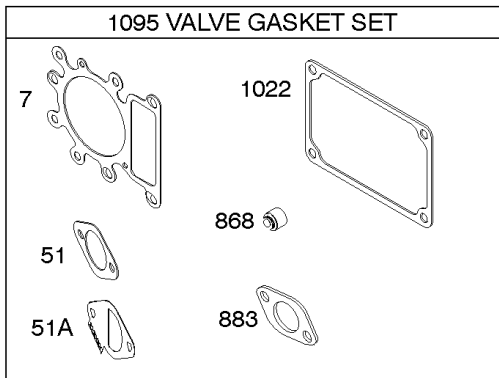

Cylinder Head, Gasket Set - Engine, Gasket Set - Valve, Intake Manifold, Valves

Mfg. No: 21R707-0080-F1

Cylinder Head, Gasket Set - Engine, Gasket Set - Valve, Intake Manifold, Valves

REF NO	PART NO	QTY	DESCRIPTION
3	391086S		SEAL, Oil -(Magneto Side)
5	796183		HEAD, Cylinder
7	273280S		GASKET, Cylinder Head
12	697110		GASKET, Crankcase -(.015" Thick)(Standard)
13	690360		SCREW -(Cylinder Head)
20	795387		SEAL, Oil -(PTO Side)
33	792868		VALVE, Exhaust -(Chrome)
34	791935		VALVE, Intake
35	691279		SPRING, Valve -(Intake)
36	691279		SPRING, Valve -(Exhaust)
42	499586		KEEPER, Valve
45	690564		TAPPET, Valve
50	592845		Manifold-Intake
51	692137		GASKET, Intake
51A	796081		Gasket-Intake
53	591260		STUD -(Carburetor)
54	691148		SCREW -(Intake Manifold)
186	794873		Connector-Hose -(TEMP/MAP Sensor) (Intake Manifold)
192	691986		ADJUSTER, Rocker Arm
238	691843		CAP, Valve
337	792015		PLUG, Spark -(Resistor EMS)
337	491055S		PLUG, Spark -(Resistor)
337	691043		PLUG, Spark -(EMS)
358	796181		GASKET SET, Engine
383	19576S		WRENCH, Spark Plug
415	794903		PLUG -(TEMP/MAP Sensor) (Intake Manifold)
524	691032		SEAL, O-Ring
617	692138		SEAL, O-Ring -(Intake Manifold) (TEMP/MAP Sensor) (Intake Manifold)
635	691909		BOOT, Spark Plug
654	690958		NUT -(Carburetor)
691	692407		SEAL, Governor Shaft
830	691095		STUD, Rocker Arm
842	691031		SEAL, O-Ring -(Dipstick Tube)
850	100106		SEALANT, Liquid -(Rocker Cover Gasket and Breather Gasket)
868	690968		SEAL, Valve
883	692236		GASKET, Exhaust
914	691108		SCREW -(Rocker Cover)
1022	272475S		GASKET, Rocker Cover