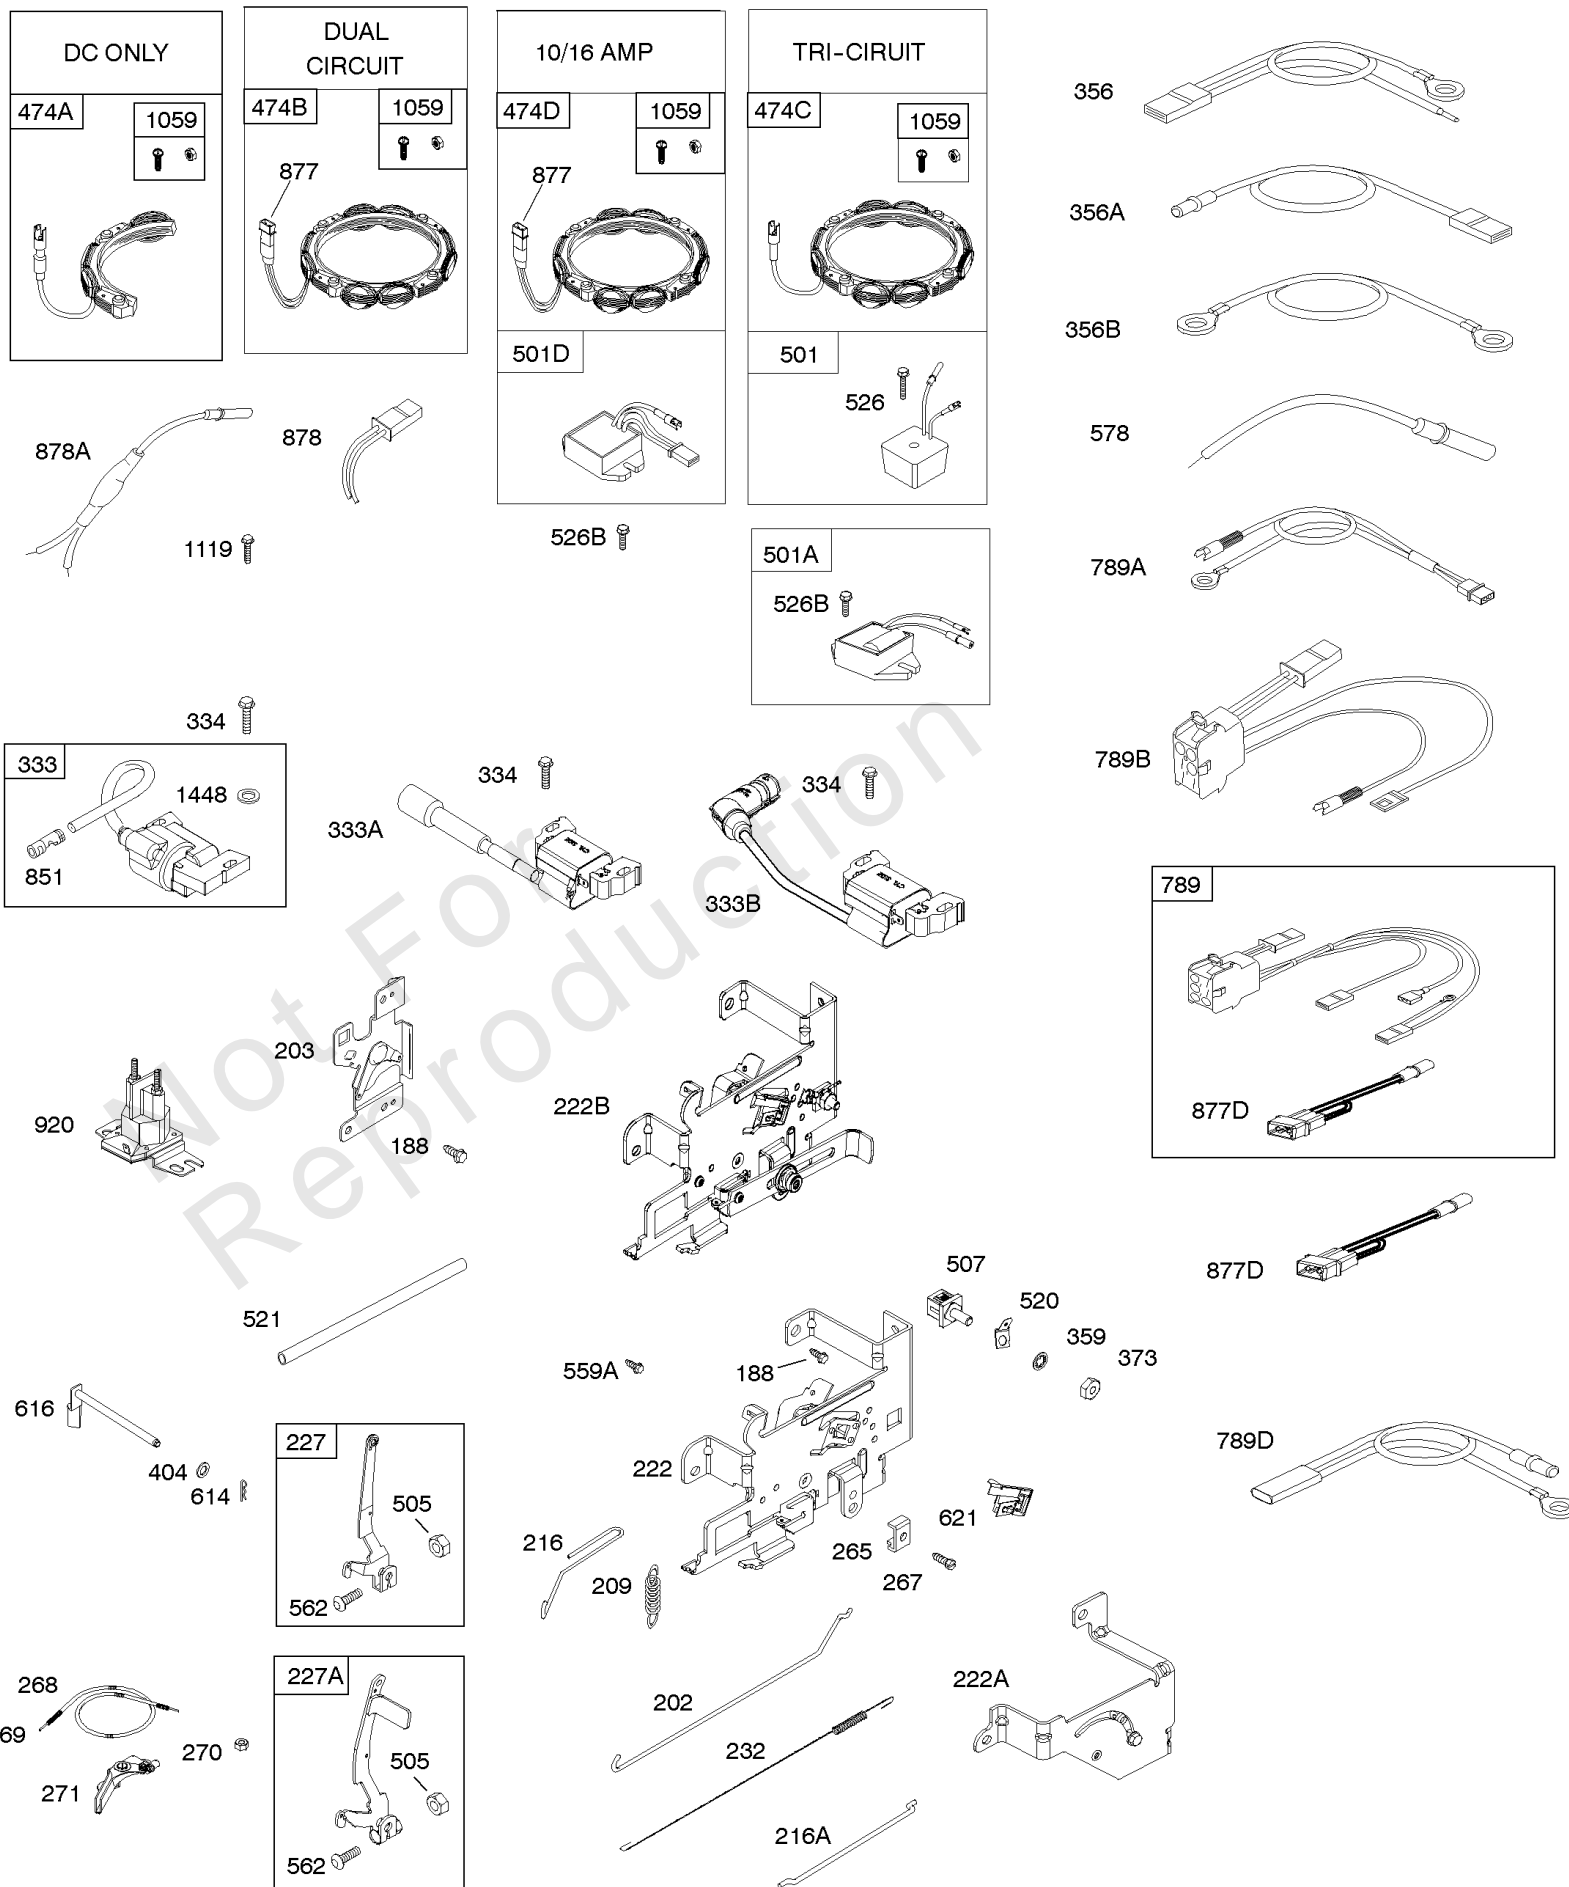

Alternator, Controls, Governor Spring, Ignition

REF NO	PART NO	QTY	DESCRIPTION
188	691693		SCREW -(Control Bracket)
202	691841		LINK, Mechanical Governor
203	691381		Crank-Bell
209	792813		SPRING, Governor -(Brown)
216	691840		LINK, Choke
216A	691281		Link-Choke
222	694042		Bracket-Control
227	691374		LEVER, Governor Control
232	691842		SPRING, Governor Link
265	691024		CLAMP, Casing
267	794904		SCREW -(Casing Clamp) (#10-32x.62)
267	699891		SCREW -(Casing Clamp) (#8-32x.50)
268	691025		CASING, Control Wire -(Cut To Required Length)
269	691026		WIRE, Control -(Cut To Required Length)
270	691027		NUT -(Control Wire Casing)
271	691028		Lever-Control
333	799650		Armature-Magneto -Used Before Code Date 16080900
333A	594626		ARMATURE, Magneto -Used After Code Date 16080800
334	691061		SCREW -(Magneto Armature)
356	398808		WIRE, Stop (30" Cut To Required Length)
356A	697397		Wire-Stop
356B	697089		WIRE, Stop
359	691077		Washer -(Ground Terminal)
373	845823		Nut -(Ground Terminal)
404	691691		WASHER -(Governor Crank)
474C	592829		ALTERNATOR -(Tri Circuit)
501	794360		REGULATOR
505	691251		NUT -(Governor Control Lever)
507	691972		Insulator
520	691084		Terminal-Ground
521	690581		Shield-Cable
526	697088		SCREW -(Regulator)
526B	697348		SCREW -(Regulator)
559A	693675		Screw -(Remote Choke Stop) (Length .419 Inches)
562	691119		BOLT -(Governor Control Lever)
578	692306		WIRE ASSEMBLY
614	691620		PIN, Cotter
616	692012		CRANK, Governor