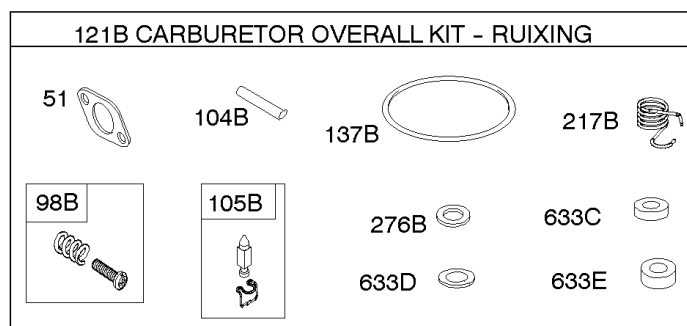

Carburetor - Nikki

REF NO	PART NO	QTY	DESCRIPTION
617	692138		SEAL, O-Ring -(Intake Manifold) (TEMP/MAP Sensor) (Intake Manifold)
633	699813		SEAL, Choke/Throttle Shaft -(Nikki)
633B	690998		SEAL, Choke/Throttle Shaft -(Nikki)
634A	698779		Spring/Seal Assembly -(Nikki)
947C	596038		SOLENOID, Fuel
951	593039		LEVER, Choke -(Ready Start System)
975	698783		BOWL, Float -(Nikki Without Solenoid)
975A	699502		BOWL, Float -(Nikki With Solenoid)
1091	691333		Cap-Limiter
1127	695407		SCREW, Float Bowl -(Float Bowl to Carburetor Body)
1146	793380		SCREW -(Choke Shaft) (Manual Choke)
1266	691917		SEAL, O-Ring -(Intake Elbow)
1478	593037		SOLENOID, Choke -(Ready Start System)
1479	593041		SCREW -(Choke Solenoid) (Ready Start System)
1479A	593042		SCREW -(Choke Solenoid) (Ready Start System)