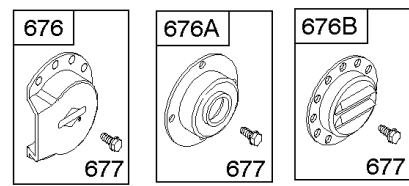

Air Cleaner, Blower Housing, Exhaust System, Fuel Supply

REF NO	PART NO	QTY	DESCRIPTION
864	796002		ADAPTER, Muffler -(2 1/4" Long)
883	692236		GASKET, Exhaust
957	795027		Cap-Fuel Tank -(Standard)
957A	799719		CAP, Fuel Tank -(Carbon In Cap)
958	698183		VALVE, Fuel Shut Off(PLT)
964	799159		CAP, Connector -(EVAP)
968B	591646		COVER, Air Cleaner -(Black-Compatible With Canister Style Filter)
972	799111		TANK, Fuel -(Fluorinated)
994	794945		ARRESTOR, Spark
1040	698368		PLATE, Trim -(Black)
1139	796449		WASHER -(Fuel Pump Bracket)
1266	691917		SEAL, O-Ring -(Intake Elbow)

Not For
Reproduction