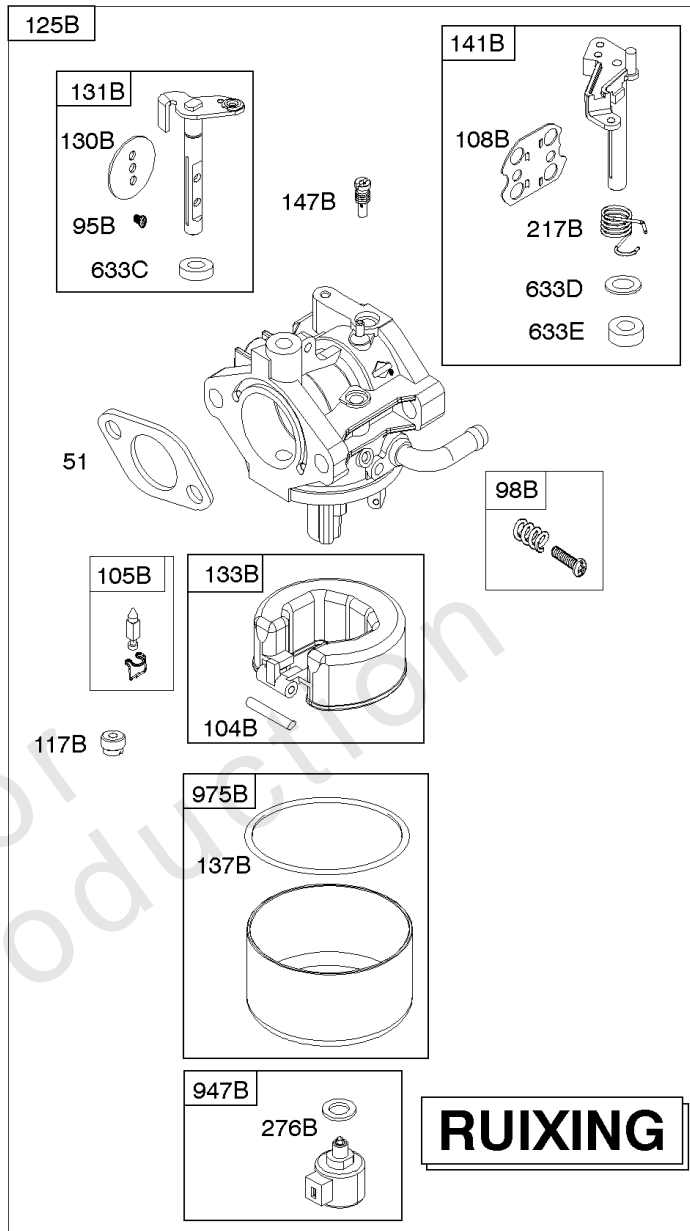

Carburetor - Nikki

REF NO	PART NO	QTY	DESCRIPTION
617	692138		SEAL, O-Ring -(Intake Manifold) (TEMP/MAP Sensor) (Intake Manifold)
633	699813		SEAL, Choke/Throttle Shaft -(Nikki)
633B	690998		SEAL, Choke/Throttle Shaft -(Nikki)
634A	698779		Spring/Seal Assembly -(Nikki)
947C	596038		SOLENOID, Fuel
951	593039		LEVER, Choke -(Ready Start System)
975	698783		BOWL, Float -(Nikki Without Solenoid)
975A	699502		BOWL, Float -(Nikki With Solenoid)
1091	691333		Cap-Limiter
1127	695407		SCREW, Float Bowl -(Float Bowl to Carburetor Body)
1146	793380		SCREW -(Choke Shaft) (Manual Choke)
1266	691917		SEAL, O-Ring -(Intake Elbow)
1478	593037		SOLENOID, Choke -(Ready Start System)
1479	593041		SCREW -(Choke Solenoid) (Ready Start System)
1479A	593042		SCREW -(Choke Solenoid) (Ready Start System)