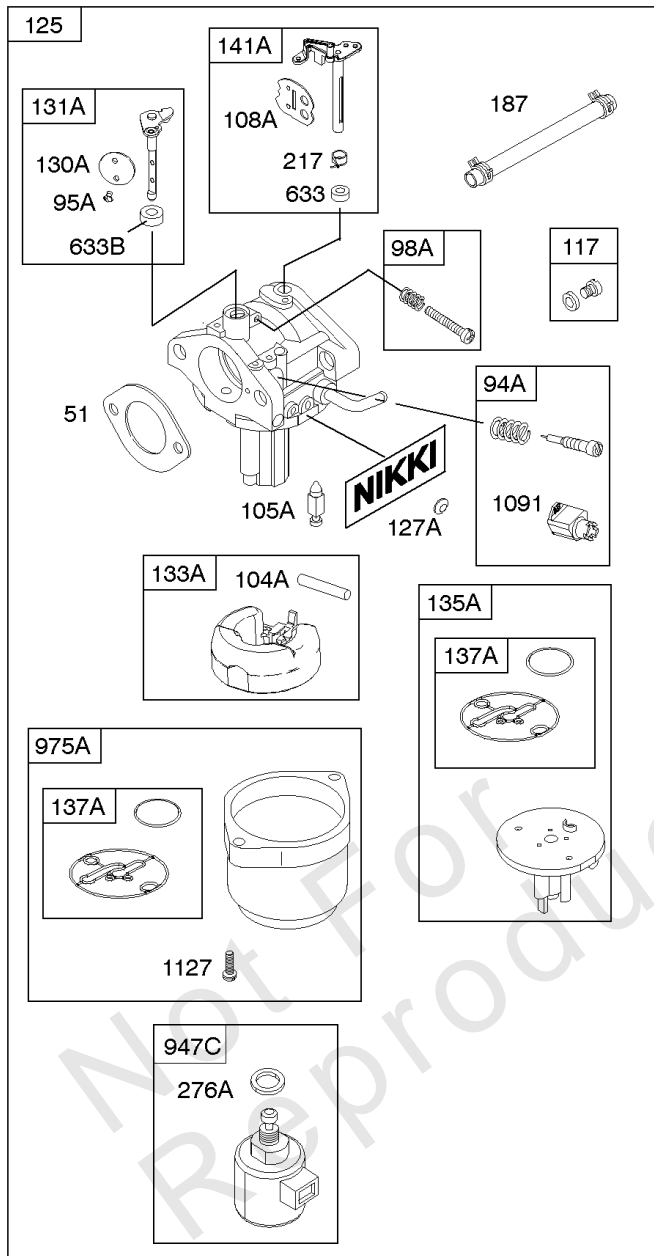

Not For
Reproduction

Camshaft, Crankshaft, Counter Weight, Piston, Rings, Connecting Rod

REF NO	PART NO	QTY	DESCRIPTION
16	591949		CRANKSHAFT
24	591757		KEY, Flywheel
25	595053		Piston Assembly -(Standard)
25	595054		PISTON ASSEMBLY -(.020" Oversize)
26	792643		RING SET -(.020" Oversize)
26	797011		RING SET -(Standard)
27	698469		LOCK, Piston Pin
28	797013		PIN, Piston
29	791633		ROD, Connecting -(Standard)
32	791118		SCREW -(Connecting Rod)
43	691968		SLINGER, Governor/Oil
45	690564		TAPPET, Valve
46	793880		CAMSHAFT
357	691483		KEY, Drive Pulley
377	691639		KEY, Woodruff
741	697128		GEAR, Timing
757	793242		LINK, Counterweight
758	593418		COUNTERWEIGHT
759	697392		PIN, Counterweight
1270	793243		PLUG, AVS Counterweight