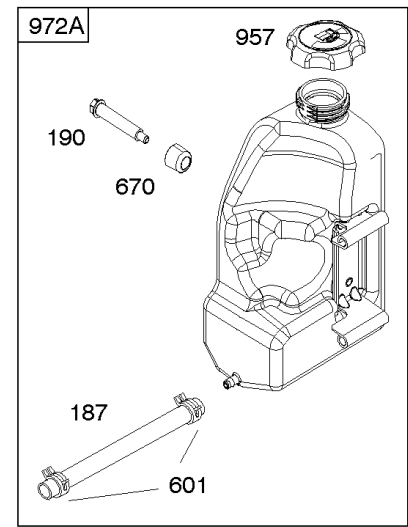

Air Cleaner, Blower Housing, Exhaust System, Fuel Supply

REF NO	PART NO	QTY	DESCRIPTION
864	796002		ADAPTER, Muffler -(2 1/4" Long)
883	692236		GASKET, Exhaust
957	795027		Cap-Fuel Tank -(Standard)
957A	799719		CAP, Fuel Tank -(Carbon In Cap)
958	698183		VALVE, Fuel Shut Off(PLT)
964	799159		CAP, Connector -(EVAP)
968B	591646		COVER, Air Cleaner -(Black-Compatible With Canister Style Filter)
972	799111		TANK, Fuel -(Fluorinated)
994	794945		ARRESTOR, Spark
1040	698368		PLATE, Trim -(Black)
1139	796449		WASHER -(Fuel Pump Bracket)
1266	691917		SEAL, O-Ring -(Intake Elbow)

Not For
Reproduction