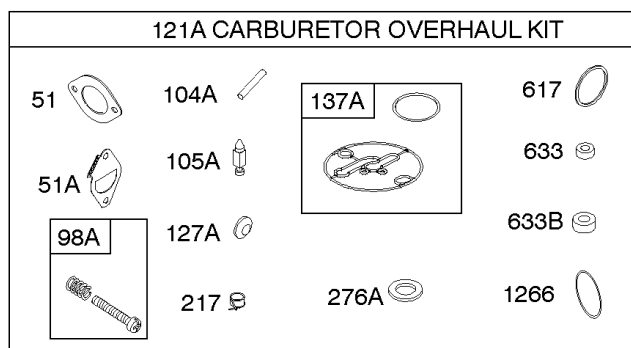

Carburetor - Nikki

REF NO	PART NO	QTY	DESCRIPTION
617	692138		SEAL, O-Ring -(Intake Manifold) (TEMP/MAP Sensor) (Intake Manifold)
633	699813		SEAL, Choke/Throttle Shaft -(Nikki)
633B	690998		SEAL, Choke/Throttle Shaft -(Nikki)
634A	698779		Spring/Seal Assembly -(Nikki)
947C	596038		SOLENOID, Fuel
951	593039		LEVER, Choke -(Ready Start System)
975	698783		BOWL, Float -(Nikki Without Solenoid)
975A	699502		BOWL, Float -(Nikki With Solenoid)
1091	691333		Cap-Limiter
1127	695407		SCREW, Float Bowl -(Float Bowl to Carburetor Body)
1146	793380		SCREW -(Choke Shaft) (Manual Choke)
1266	691917		SEAL, O-Ring -(Intake Elbow)
1478	593037		SOLENOID, Choke -(Ready Start System)
1479	593041		SCREW -(Choke Solenoid) (Ready Start System)
1479A	593042		SCREW -(Choke Solenoid) (Ready Start System)