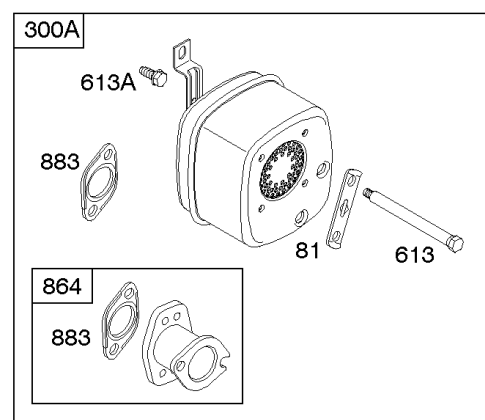

Air Cleaner, Blower Housing, Exhaust System, Fuel Supply

REF NO	PART NO	QTY	DESCRIPTION
14	790560		STUD -(Cylinder Head)
81	691178		LOCK, Muffler Screw
187	791766		LINE, Fuel -(15" Long)(Cut to Required Length)
187A	796491		Line-Fuel -(Formed)(Cut To Required Length)
187D	791744		LINE, Fuel -(Formed)(Cut To Required Length)
187B	791805		LINE, Fuel -(Formed)(Cut To Required Length)
190	796174		SCREW -(Fuel Tank)
240	394358S		FILTER, Fuel -(White, 75 Microns)
240A	691035		FILTER, Fuel
300A	796000		MUFFLER
300B	795997		MUFFLER
304G	591641		HOUSING, Blower -(Black-Compatible With Canister Style Filter)
305	697102		Screw -(Blower Housing)
305B	795891		SCREW -(Blower Housing) (Blower Housing To Intake Elbow)
305C	799370		SCREW -(Blower Housing) (Used On Grommet Style Blower Housings)
346	794845		SCREW -(Spark Arrestor)
387	808656		PUMP, Fuel
431B	797901		ELBOW, Intake -(EVAP)
445B	591583		FILTER, A/C Cartridge -(Canister)
601	791850		CLAMP, Hose -(Green)
613	691416		SCREW -(Muffler)
613A	691678		SCREW -(Muffler)
613B	690297		Screw -(Muffler)
670	796175		SPACER, Fuel Tank
676	795036		DEFLECTOR, Muffler
676A	396903		DEFLECTOR, Muffler
676B	795038		Deflector-Muffler
677	690367		Screw -(Muffler Deflector) (#8-18 x 0.563 lg)
677	690661		SCREW -(Muffler Deflector) (#8-18 x 0.375 lg)
705	790561		NUT -(Fuel Tank)
773	796448		RETAINER
823	698941		SCREW -(Muffler Adapter)
832	790244		Guard-Muffler
832A	595029		Guard-Muffler
832B	706336		GUARD, Muffler
836	690367		Screw -(Muffler Guard)