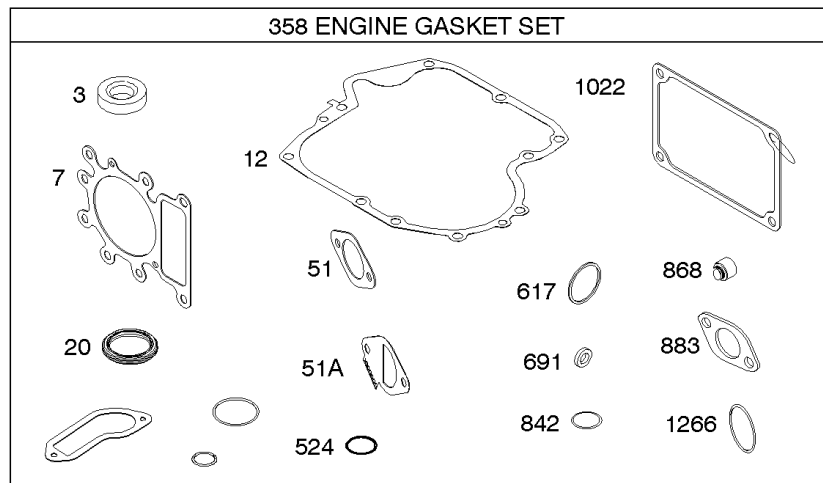

Cylinder Head, Gasket Set - Engine, Gasket Set - Valve, Intake Manifold, Valves

Mfg. No: 21R707-0080-F1

Cylinder Head, Gasket Set - Engine, Gasket Set - Valve, Intake Manifold, Valves

REF NO	PART NO	QTY	DESCRIPTION
1023	797421		COVER, Rocker
1026	794573		ROD, Push -(Exhaust)
1026	697394		ROD, Push -(Intake)
1029	691751		ARM, Rocker
1034	690822		GUIDE, Push Rod
1095	796189		GASKET SET, Valve
1266	691917		SEAL, O-Ring -(Intake Elbow)