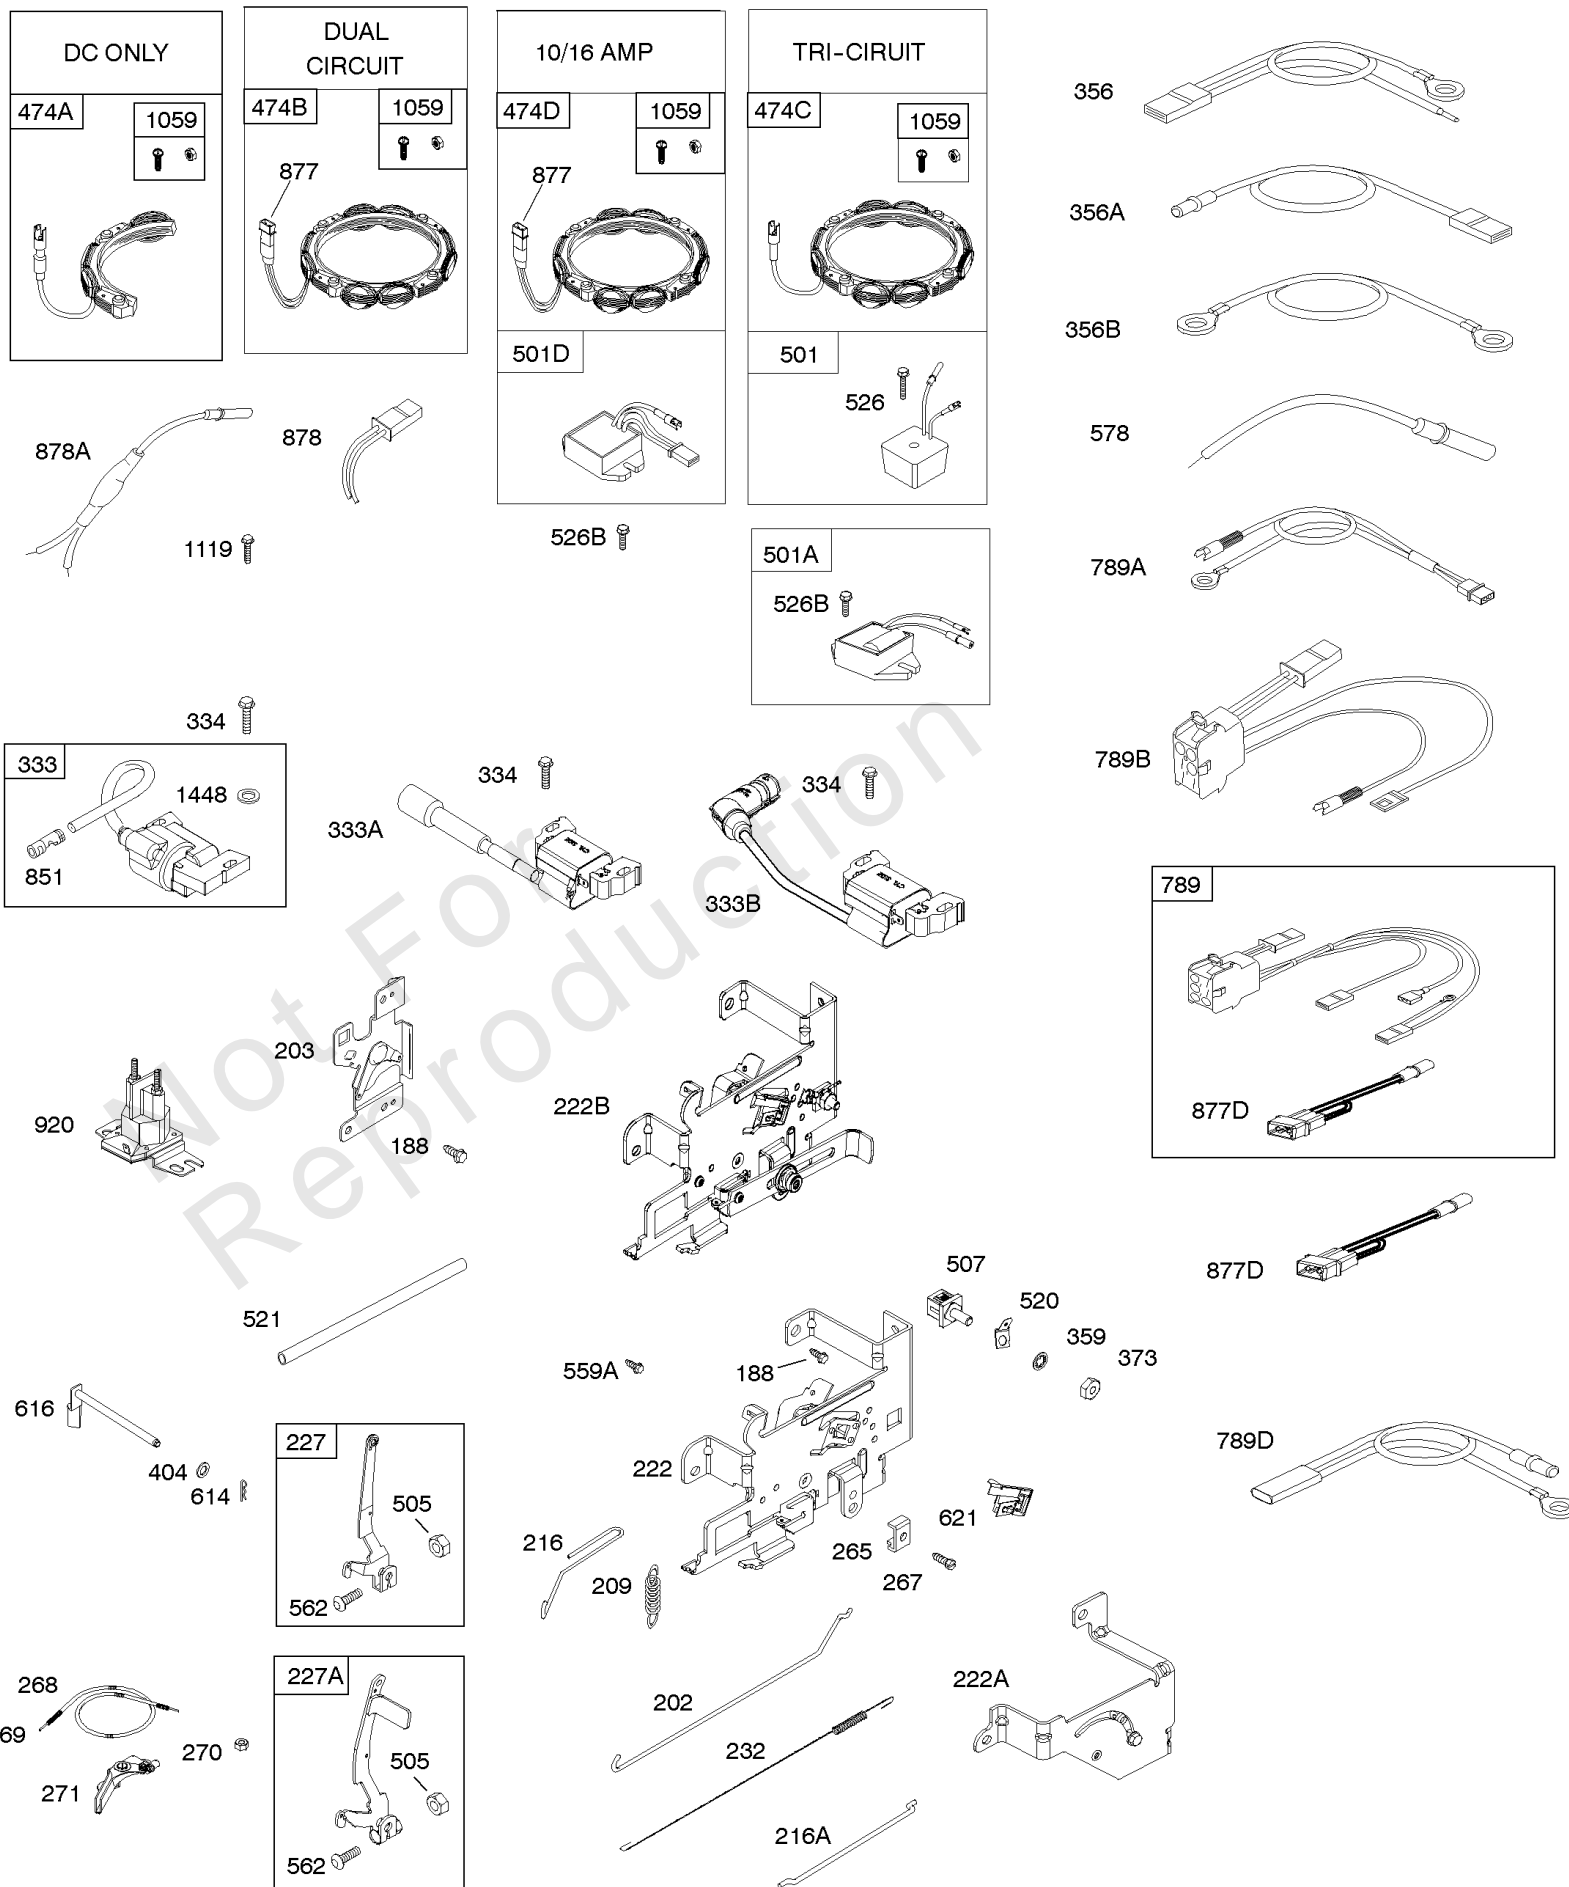

Not For
Reproduction

Alternator, Controls, Governor Spring, Ignition

REF NO	PART NO	QTY	DESCRIPTION
188	691693		SCREW -(Control Bracket)
202	691841		LINK, Mechanical Governor
203	691381		Crank-Bell
209	792813		SPRING, Governor -(Brown)
216	691840		LINK, Choke
216A	691281		Link-Choke
222	694042		Bracket-Control
227	691374		LEVER, Governor Control
232	691842		SPRING, Governor Link
265	691024		CLAMP, Casing
267	794904		SCREW -(Casing Clamp) (#10-32x.62)
267	699891		SCREW -(Casing Clamp) (#8-32x.50)
268	691025		CASING, Control Wire -(Cut To Required Length)
269	691026		WIRE, Control -(Cut To Required Length)
270	691027		NUT -(Control Wire Casing)
271	691028		Lever-Control
333	799650		Armature-Magneto -Used Before Code Date 16080900
333A	594626		ARMATURE, Magneto -Used After Code Date 16080800
334	691061		SCREW -(Magneto Armature)
356	398808		WIRE, Stop (30" Cut To Required Length)
356A	697397		Wire-Stop
356B	697089		WIRE, Stop
359	691077		Washer -(Ground Terminal)
373	845823		Nut -(Ground Terminal)
404	691691		WASHER -(Governor Crank)
474C	592829		ALTERNATOR -(Tri Circuit)
501	794360		REGULATOR
505	691251		NUT -(Governor Control Lever)
507	691972		Insulator
520	691084		Terminal-Ground
521	690581		Shield-Cable
526	697088		SCREW -(Regulator)
526B	697348		SCREW -(Regulator)
559A	693675		Screw -(Remote Choke Stop) (Length .419 Inches)
562	691119		BOLT -(Governor Control Lever)
578	692306		WIRE ASSEMBLY
614	691620		PIN, Cotter
616	692012		CRANK, Governor