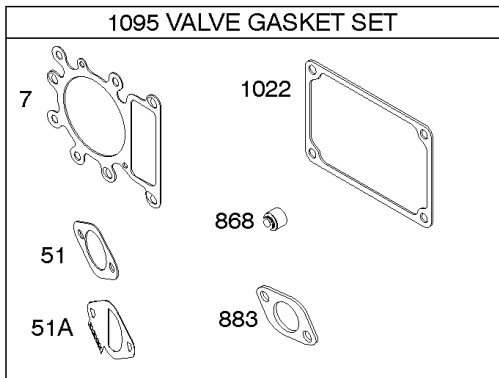

Cylinder Head, Gasket Set - Engine, Gasket Set - Valve, Intake Manifold, Valves

REF NO	PART NO	QTY	DESCRIPTION
3	391086S		SEAL, Oil -(Magneto Side)
5	796183		HEAD, Cylinder
7	273280S		GASKET, Cylinder Head
12	697110		GASKET, Crankcase -(.015" Thick)(Standard)
13	690360		SCREW -(Cylinder Head)
20	795387		SEAL, Oil -(PTO Side)
33	792868		VALVE, Exhaust -(Chrome)
34	791935		VALVE, Intake
35	691279		SPRING, Valve -(Intake)
36	691279		SPRING, Valve -(Exhaust)
42	499586		KEEPER, Valve
45	690564		TAPPET, Valve
50	592845		Manifold-Intake
51	692137		GASKET, Intake
51A	796081		Gasket-Intake
53	591260		STUD -(Carburetor)
54	691148		SCREW -(Intake Manifold)
186	794873		Connector-Hose -(TEMP/MAP Sensor) (Intake Manifold)
192	691986		ADJUSTER, Rocker Arm
238	691843		CAP, Valve
337	792015		PLUG, Spark -(Resistor EMS)
337	491055S		PLUG, Spark -(Resistor)
337	691043		PLUG, Spark -(EMS)
358	796181		GASKET SET, Engine
383	19576S		WRENCH, Spark Plug
415	794903		PLUG -(TEMP/MAP Sensor) (Intake Manifold)
524	691032		SEAL, O-Ring
617	692138		SEAL, O-Ring -(Intake Manifold) (TEMP/MAP Sensor) (Intake Manifold)
635	691909		BOOT, Spark Plug
654	690958		NUT -(Carburetor)
691	692407		SEAL, Governor Shaft
830	691095		STUD, Rocker Arm
842	691031		SEAL, O-Ring -(Dipstick Tube)
850	100106		SEALANT, Liquid -(Rocker Cover Gasket and Breather Gasket)
868	690968		SEAL, Valve
883	692236		GASKET, Exhaust
914	691108		SCREW -(Rocker Cover)
1022	272475S		GASKET, Rocker Cover

Cylinder Head, Gasket Set - Engine, Gasket Set - Valve, Intake Manifold, Valves

Mfg. No: 21R707-0080-F1