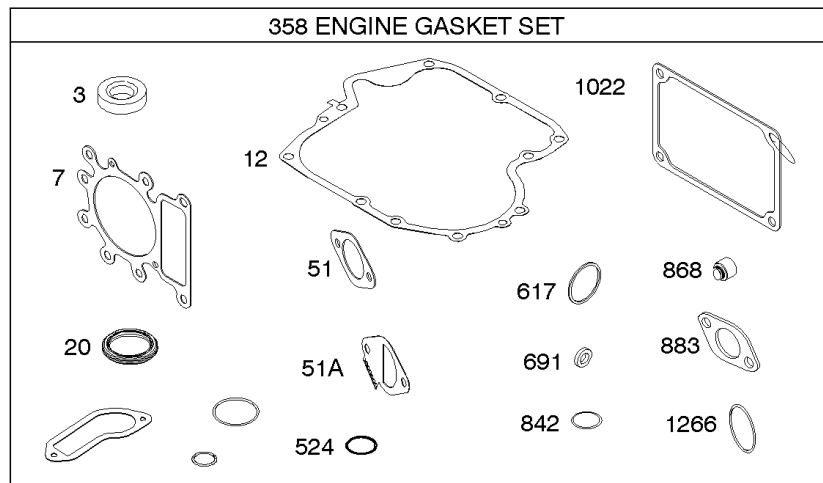

Cylinder Head, Gasket Set - Engine, Gasket Set - Valve, Intake Manifold, Valves

Mfg. No: 21R707-0080-F1

Cylinder Head, Gasket Set - Engine, Gasket Set - Valve, Intake Manifold, Valves

REF NO	PART NO	QTY	DESCRIPTION
3	391086S		SEAL, Oil -(Magneto Side)
5	796183		HEAD, Cylinder
7	273280S		GASKET, Cylinder Head
12	697110		GASKET, Crankcase -(.015" Thick)(Standard)
13	690360		SCREW -(Cylinder Head)
20	795387		SEAL, Oil -(PTO Side)
33	792868		VALVE, Exhaust -(Chrome)
34	791935		VALVE, Intake
35	691279		SPRING, Valve -(Intake)
36	691279		SPRING, Valve -(Exhaust)
42	499586		KEEPER, Valve
45	690564		TAPPET, Valve
50	592845		Manifold-Intake
51	692137		GASKET, Intake
51A	796081		Gasket-Intake
53	591260		STUD -(Carburetor)
54	691148		SCREW -(Intake Manifold)
186	794873		Connector-Hose -(TEMP/MAP Sensor) (Intake Manifold)
192	691986		ADJUSTER, Rocker Arm
238	691843		CAP, Valve
337	792015		PLUG, Spark -(Resistor EMS)
337	491055S		PLUG, Spark -(Resistor)
337	691043		PLUG, Spark -(EMS)
358	796181		GASKET SET, Engine
383	19576S		WRENCH, Spark Plug
415	794903		PLUG -(TEMP/MAP Sensor) (Intake Manifold)
524	691032		SEAL, O-Ring
617	692138		SEAL, O-Ring -(Intake Manifold) (TEMP/MAP Sensor) (Intake Manifold)
635	691909		BOOT, Spark Plug
654	690958		NUT -(Carburetor)
691	692407		SEAL, Governor Shaft
830	691095		STUD, Rocker Arm
842	691031		SEAL, O-Ring -(Dipstick Tube)
850	100106		SEALANT, Liquid -(Rocker Cover Gasket and Breather Gasket)
868	690968		SEAL, Valve
883	692236		GASKET, Exhaust
914	691108		SCREW -(Rocker Cover)
1022	272475S		GASKET, Rocker Cover