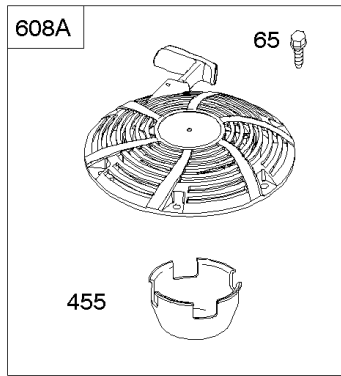

Electric & Rewind Starter, Flywheel

REF NO	PART NO	QTY	DESCRIPTION
23B	591761		FLYWHEEL
24	591757		KEY, Flywheel
37	697352		GUARD, Flywheel
37A	697626		GUARD, Flywheel
56	695129		PULLEY, Starter
57	695131		SPRING, Rewind Starter
58	695132		ROPE, Starter
60	490652		HANDLE, Starter Rope
65	690940		SCREW -(Rewind Starter)
78	691693		SCREW -(Flywheel Guard)
78A	690364		SCREW -(Flywheel Guard)
309	593934		MOTOR, Starter
310	690323		BOLT -(Starter Motor)
324	593933		SCREEN/CUP ASSEMBLY
363	19203		PULLER, Flywheel
415A	794129		PLUG -(Cover/Retainer)
455A	796615		CUP, Flywheel -(Non Washable)
456	695128		PLATE, Pawl Friction
459	281505S		PAWL, Ratchet
462	691261		WASHER -(Starter Cable)
503	691532		STRAP, Starter
510	693699		DRIVE, Starter
513	692024		CLUTCH, Drive
563A	799359		Screw -(Debris Screen Guard)
579	691029		NUT -(Starter Cable)
597	691696		Screw -(Pawl Friction Plate)
608A	591606		STARTER, Rewind
689	691855		SPRING, Friction
697	791680		SCREW -(Starter Motor) (Drive Cap)
729A	691224		CLIP, Wire -(Starter Motor)
783	593935		GEAR, Pinion
797	693167		NUT -(Brush Retainer)
801	691283		CAP, Drive
802	691286		CAP, End
949A	799358		Guard-Debris Screen
1005	796082		Fan-Flywheel
1044	698139		SCREW -(Flywheel)
1051	691265		RING, Retaining
1090	691293		RETAINER, Brush