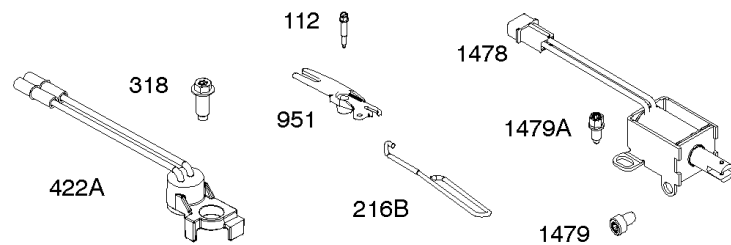

Carburetor - Nikki

REF NO	PART NO	QTY	DESCRIPTION
617	692138		SEAL, O-Ring -(Intake Manifold) (TEMP/MAP Sensor) (Intake Manifold)
633	699813		SEAL, Choke/Throttle Shaft -(Nikki)
633B	690998		SEAL, Choke/Throttle Shaft -(Nikki)
634A	698779		Spring/Seal Assembly -(Nikki)
947C	596038		SOLENOID, Fuel
951	593039		LEVER, Choke -(Ready Start System)
975	698783		BOWL, Float -(Nikki Without Solenoid)
975A	699502		BOWL, Float -(Nikki With Solenoid)
1091	691333		Cap-Limiter
1127	695407		SCREW, Float Bowl -(Float Bowl to Carburetor Body)
1146	793380		SCREW -(Choke Shaft) (Manual Choke)
1266	691917		SEAL, O-Ring -(Intake Elbow)
1478	593037		SOLENOID, Choke -(Ready Start System)
1479	593041		SCREW -(Choke Solenoid) (Ready Start System)
1479A	593042		SCREW -(Choke Solenoid) (Ready Start System)