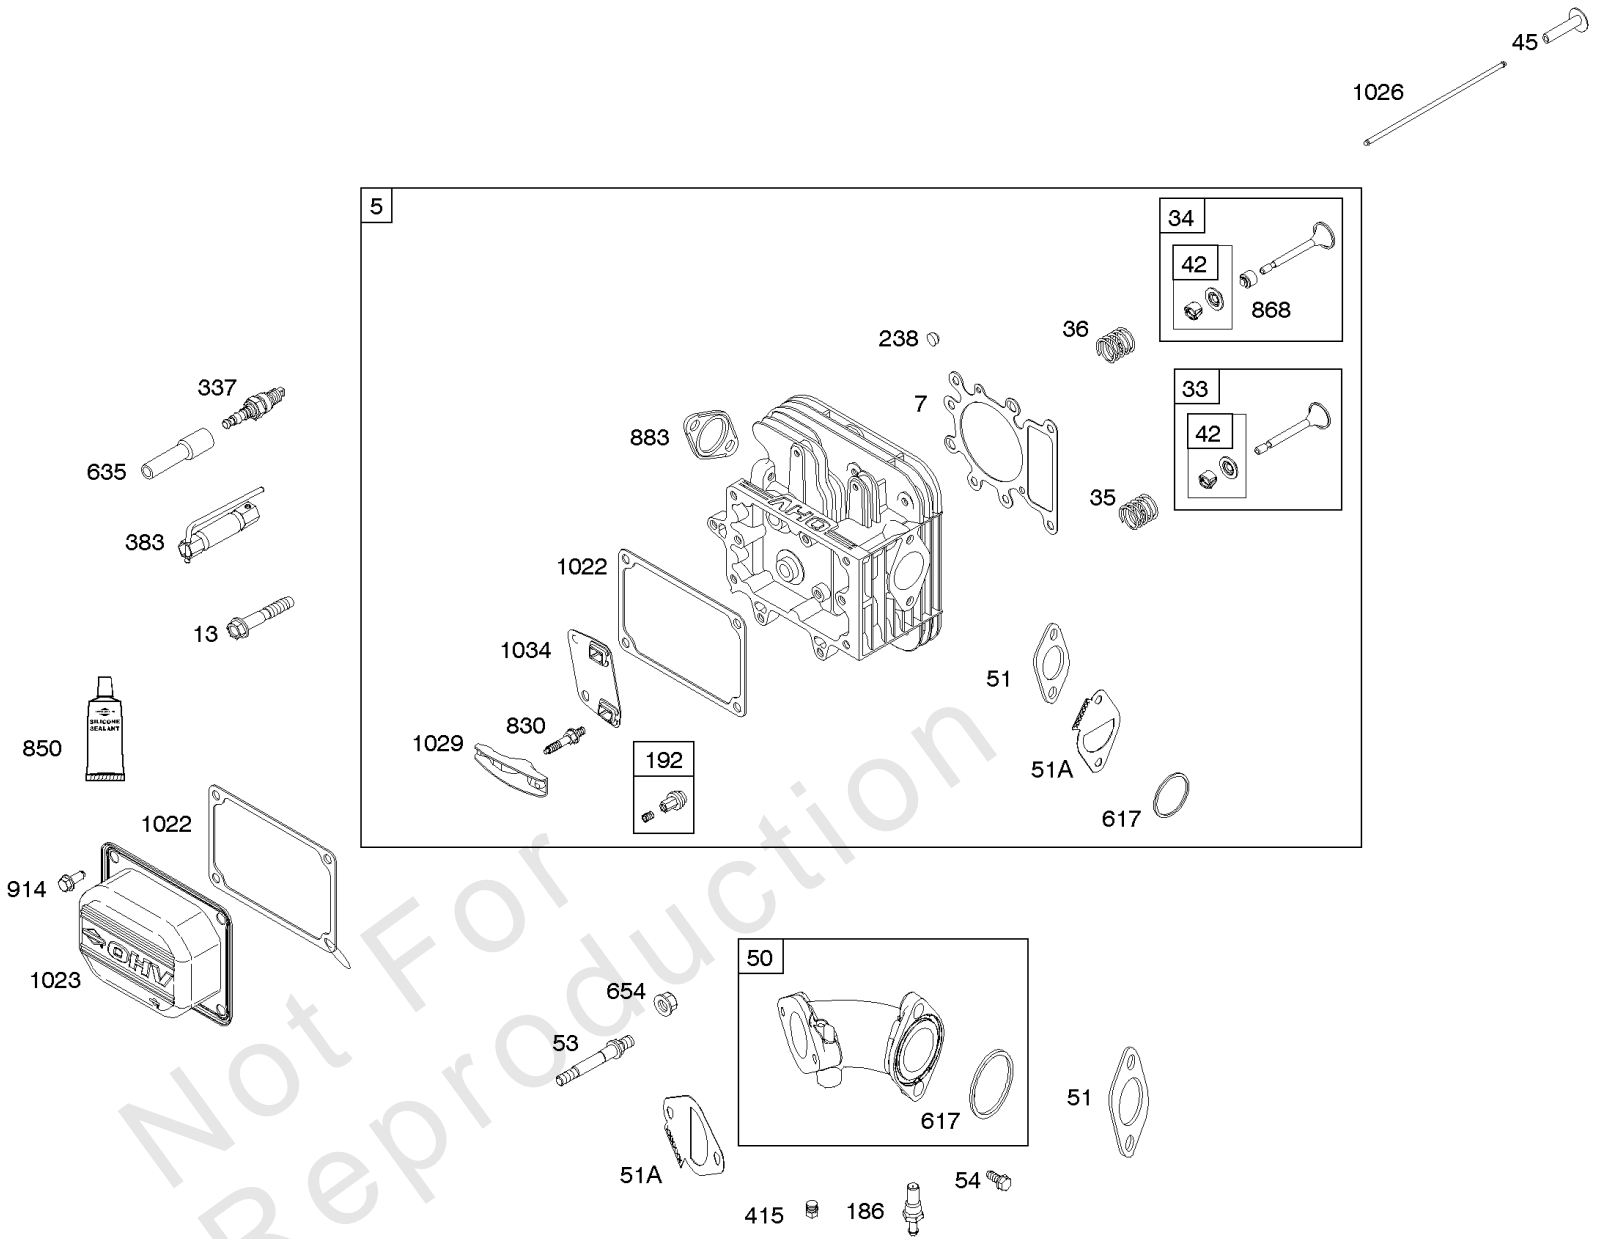

Cylinder Head, Gasket Set - Engine, Gasket Set - Valve, Intake Manifold, Valves

Mfg. No: 21R707-0080-F1

Cylinder Head, Gasket Set - Engine, Gasket Set - Valve, Intake Manifold, Valves

REF NO	PART NO	QTY	DESCRIPTION
1023	797421		COVER, Rocker
1026	794573		ROD, Push -(Exhaust)
1026	697394		ROD, Push -(Intake)
1029	691751		ARM, Rocker
1034	690822		GUIDE, Push Rod
1095	796189		GASKET SET, Valve
1266	691917		SEAL, O-Ring -(Intake Elbow)