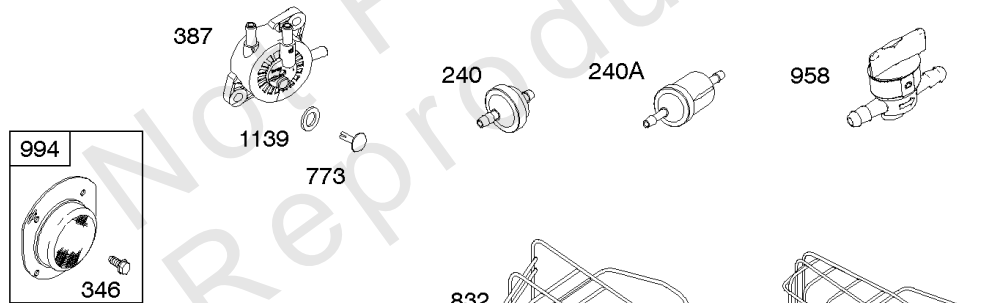

Air Cleaner, Blower Housing, Exhaust System, Fuel Supply

REF NO	PART NO	QTY	DESCRIPTION
864	796002		ADAPTER, Muffler -(2 1/4" Long)
883	692236		GASKET, Exhaust
957	795027		Cap-Fuel Tank -(Standard)
957A	799719		CAP, Fuel Tank -(Carbon In Cap)
958	698183		VALVE, Fuel Shut Off(PLT)
964	799159		CAP, Connector -(EVAP)
968B	591646		COVER, Air Cleaner -(Black-Compatible With Canister Style Filter)
972	799111		TANK, Fuel -(Fluorinated)
994	794945		ARRESTOR, Spark
1040	698368		PLATE, Trim -(Black)
1139	796449		WASHER -(Fuel Pump Bracket)
1266	691917		SEAL, O-Ring -(Intake Elbow)

Not For
Reproduction