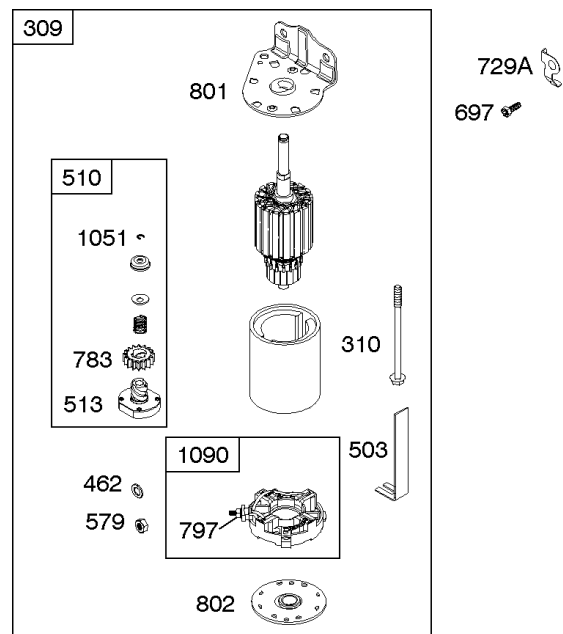

Electric & Rewind Starter, Flywheel

REF NO	PART NO	QTY	DESCRIPTION
23B	591761		FLYWHEEL
24	591757		KEY, Flywheel
37	697352		GUARD, Flywheel
37A	697626		GUARD, Flywheel
56	695129		PULLEY, Starter
57	695131		SPRING, Rewind Starter
58	695132		ROPE, Starter
60	490652		HANDLE, Starter Rope
65	690940		SCREW -(Rewind Starter)
78	691693		SCREW -(Flywheel Guard)
78A	690364		SCREW -(Flywheel Guard)
309	593934		MOTOR, Starter
310	690323		BOLT -(Starter Motor)
324	593933		SCREEN/CUP ASSEMBLY
363	19203		PULLER, Flywheel
415A	794129		PLUG -(Cover/Retainer)
455A	796615		CUP, Flywheel -(Non Washable)
456	695128		PLATE, Pawl Friction
459	281505S		PAWL, Ratchet
462	691261		WASHER -(Starter Cable)
503	691532		STRAP, Starter
510	693699		DRIVE, Starter
513	692024		CLUTCH, Drive
563A	799359		Screw -(Debris Screen Guard)
579	691029		NUT -(Starter Cable)
597	691696		Screw -(Pawl Friction Plate)
608A	591606		STARTER, Rewind
689	691855		SPRING, Friction
697	791680		SCREW -(Starter Motor) (Drive Cap)
729A	691224		CLIP, Wire -(Starter Motor)
783	593935		GEAR, Pinion
797	693167		NUT -(Brush Retainer)
801	691283		CAP, Drive
802	691286		CAP, End
949A	799358		Guard-Debris Screen
1005	796082		Fan-Flywheel
1044	698139		SCREW -(Flywheel)
1051	691265		RING, Retaining
1090	691293		RETAINER, Brush