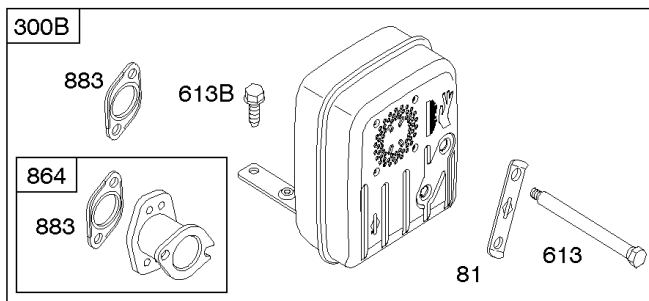

Air Cleaner, Blower Housing, Exhaust System, Fuel Supply

REF NO	PART NO	QTY	DESCRIPTION
864	796002		ADAPTER, Muffler -(2 1/4" Long)
883	692236		GASKET, Exhaust
957	795027		Cap-Fuel Tank -(Standard)
957A	799719		CAP, Fuel Tank -(Carbon In Cap)
958	698183		VALVE, Fuel Shut Off(PLT)
964	799159		CAP, Connector -(EVAP)
968B	591646		COVER, Air Cleaner -(Black-Compatible With Canister Style Filter)
972	799111		TANK, Fuel -(Fluorinated)
994	794945		ARRESTOR, Spark
1040	698368		PLATE, Trim -(Black)
1139	796449		WASHER -(Fuel Pump Bracket)
1266	691917		SEAL, O-Ring -(Intake Elbow)

Not For
Reproduction