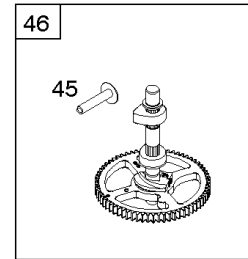

Camshaft, Crankshaft, Counter Weight, Piston, Rings, Connecting Rod

REF NO	PART NO	QTY	DESCRIPTION
16	591949		CRANKSHAFT
24	591757		KEY, Flywheel
25	595053		Piston Assembly -(Standard)
25	595054		PISTON ASSEMBLY -(.020" Oversize)
26	792643		RING SET -(.020" Oversize)
26	797011		RING SET -(Standard)
27	698469		LOCK, Piston Pin
28	797013		PIN, Piston
29	791633		ROD, Connecting -(Standard)
32	791118		SCREW -(Connecting Rod)
43	691968		SLINGER, Governor/Oil
45	690564		TAPPET, Valve
46	793880		CAMSHAFT
357	691483		KEY, Drive Pulley
377	691639		KEY, Woodruff
741	697128		GEAR, Timing
757	793242		LINK, Counterweight
758	593418		COUNTERWEIGHT
759	697392		PIN, Counterweight
1270	793243		PLUG, AVS Counterweight