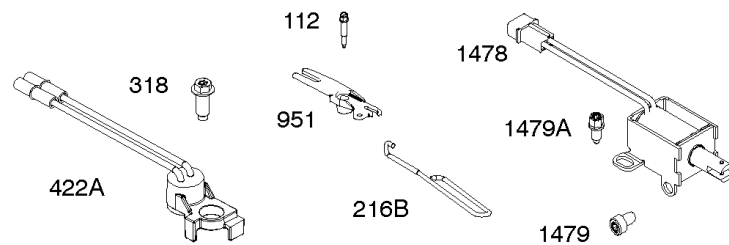

Carburetor - Nikki

REF NO	PART NO	QTY	DESCRIPTION
51	692137		GASKET, Intake
51A	796081		Gasket-Intake
94A	793610		KIT, Idle Mixture -(Nikki)
95A	690718		SCREW -(Throttle Valve) (Nikki)
98A	695408		KIT, Idle Speed -(Nikki)
104A	694918		PIN, Float Hinge -(Nikki)
105A	696136		VALVE, Float Needle -(Nikki)
002	698773		VALVE, Choke -(Nikki)
112	593040		SCREW -(Choke Lever) (Ready Start System)
117	791405		JET, Main -(Standard) (Standard) -Used Before Code Date 13092400
117	591936		JET, Main -(Standard) (Standard) -Used After Code Date 13092300
118	698788		JET, Main -(High Altitude) (5000 Feet) -Used Before Code Date 13092400
118	696134		JET, Main -(High Altitude) (5000 Feet) -Used After Code Date 13092300
121A	796184		KIT, Carburetor Overhaul -(Nikki)
125A	590399		Carburetor -(Nikki Without Solenoid) -Used Before Code Date 13092400
125A	593432		CARBURETOR -(Nikki Without Solenoid) -Used After Code Date 13092300
127A	690727		PLUG, Welch -(Nikki)
130A	698774		VALVE, Throttle -(Nikki)
131A	698776		KIT, Throttle Shaft -(Nikki)
133A	694914		FLOAT, Carburetor -(Nikki)
135A	796400		TUBE, Fuel Transfer
137A	698781		GASKET, Float Bowl -(Nikki)
141A	698778		KIT, Choke Shaft -(Nikki)
187	791766		LINE, Fuel -(15" Long)(Cut to Required Length)
216B	593043		LINK, Choke -(Ready Start System)
217	695409		SPRING, Choke Return
226	793386		KIT, Choke Shaft -(Manual Choke)
276A	695410		WASHER, Sealing
318	594384		SCREW -(Mounting Bracket)
422A	593056		SWITCH, Snap -(Ready Start System)