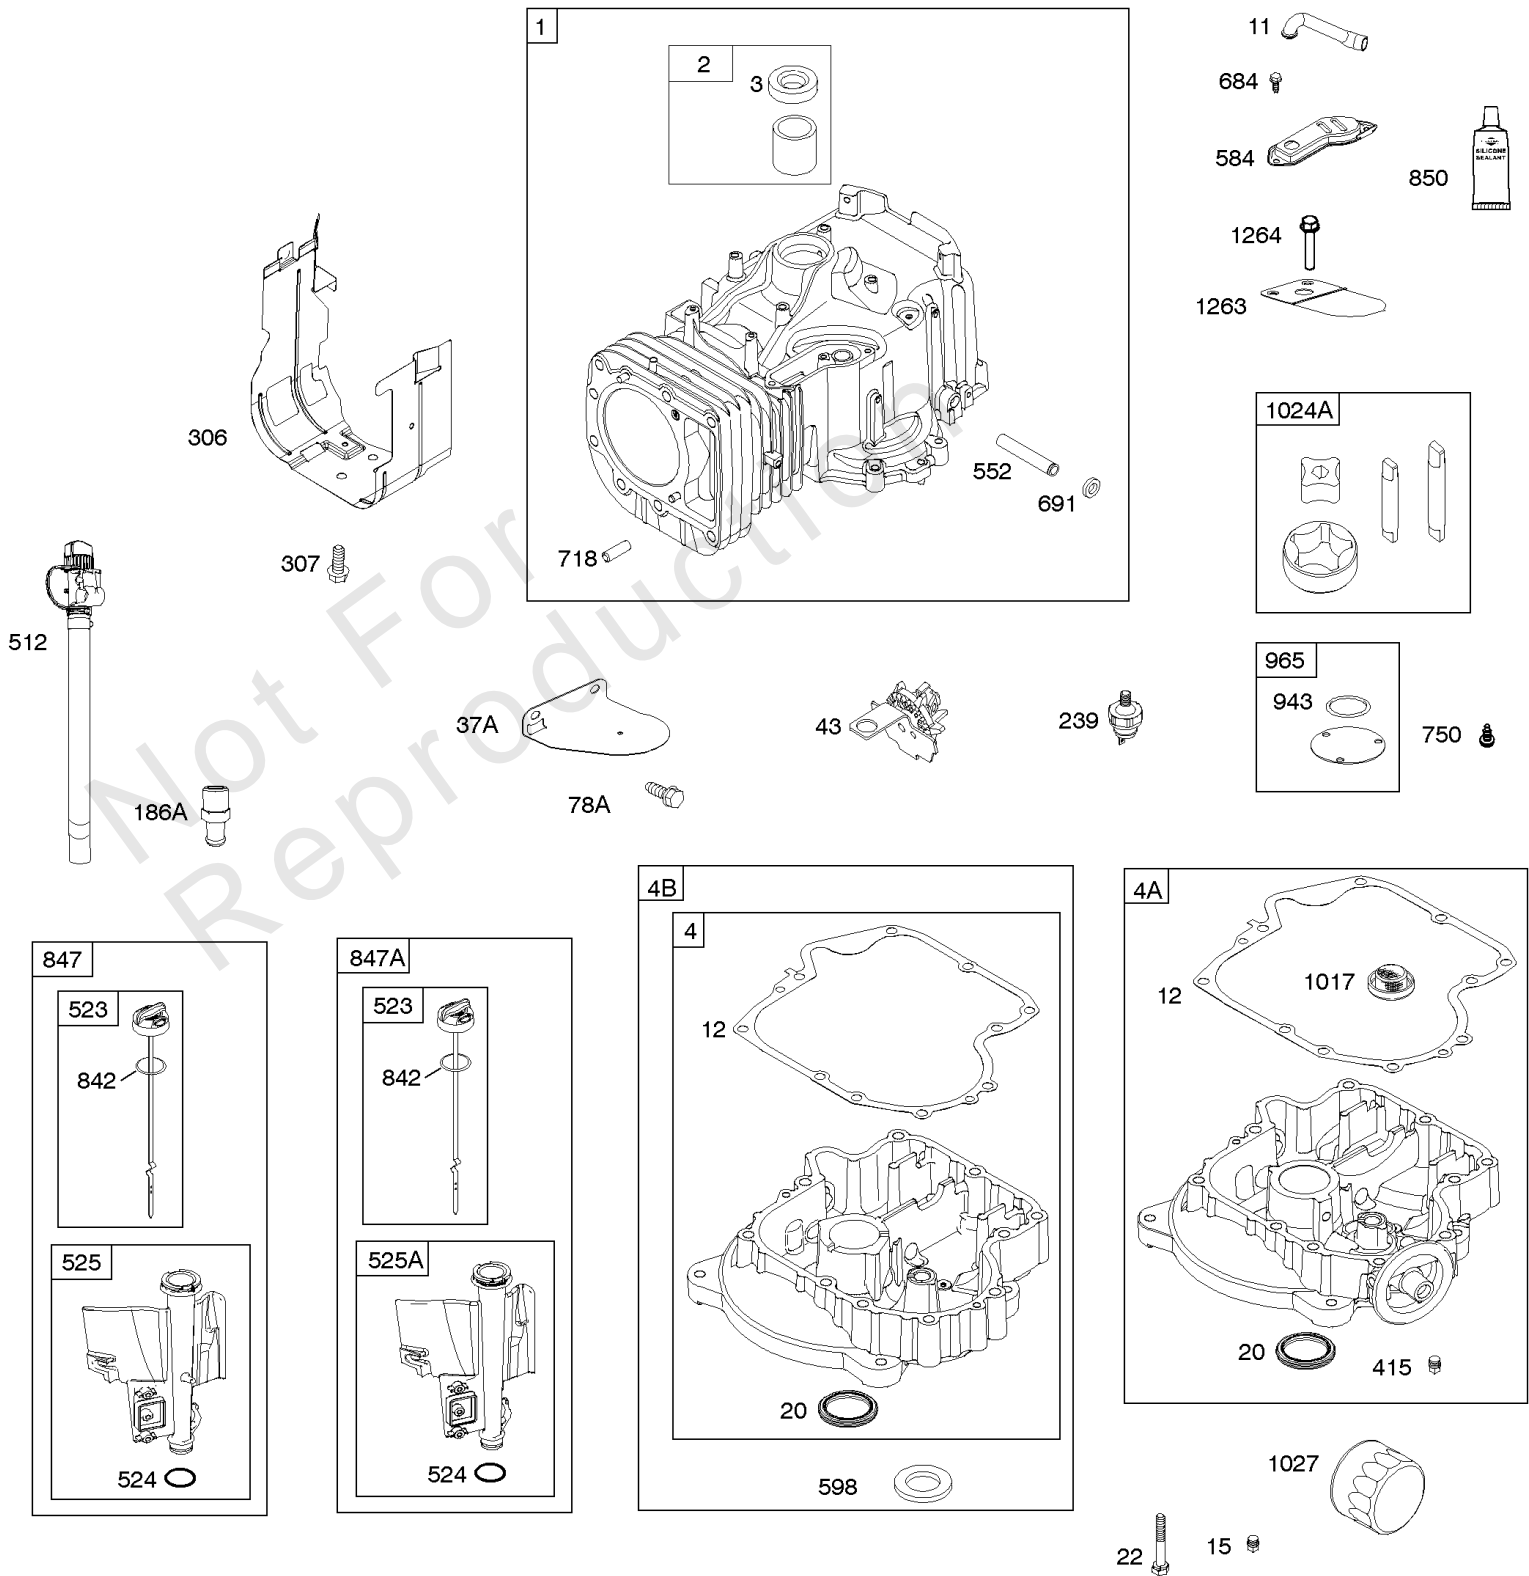

1319 WARNING LABEL

REQUIRED when replacing parts with warning labels affixed.

1319A WARNING LABEL

REQUIRED when replacing parts with warning labels affixed.

1036 EMISSIONS LABEL

Cylinder, Engine Sump, Lubrication, Oil Fill

REF NO	PART NO	QTY	DESCRIPTION
1	697377		CYLINDER ASSEMBLY
2	797673		KIT, Bushing/Seal -(Magneto Side)
3	391086S		SEAL, Oil -(Magneto Side)
4	697106		SUMP, Engine
11	794683		TUBE, Breather
12	697110		GASKET, Crankcase -(.015" Thick)(Standard)
15	690946		PLUG, Oil Drain -(3/8" Standard)
20	795387		SEAL, Oil -(PTO Side)
22	692125		SCREW -(Crankcase Cover/Sump)
37A	697626		GUARD, Flywheel
43	691968		SLINGER, Governor/Oil
78A	690364		SCREW -(Flywheel Guard)
186A	796532		CONNECTOR, Hose
239	694115		Switch-Oil Pressure
306	592778		SHIELD, Cylinder
307	691693		SCREW -(Cylinder Shield)
415	794903		PLUG -(TEMP/MAP Sensor) (Intake Manifold)
512	594200		HOSE, Oil Drain
523	699908		DIPSTICK
524	691032		SEAL, O-Ring
525	697085		TUBE, Dipstick -(With Side Tube Connector)
525A	697184		Tube-Dipstick -(Standard Dipstick Tube)
552	697144		BUSHING, Governor Crank
584	794682		COVER, Breather Passage -(Use with Liquid Sealant Reference 850)
598	799739		Shim-End Play -(Crankshaft or Camshaft Bearing)
684	697157		SCREW -(Breather Passage Cover)
691	692407		SEAL, Governor Shaft
718	690959		PIN, Locating
750	790832		SCREW -(Oil Pump Cover)
842	691031		SEAL, O-Ring -(Dipstick Tube)
847	790443		DIPSTICK/TUBE ASSEMBLY -(With Side Tube Connector)
847A	790442		Dipstick/Tube Assembly -(Standard Dipstick Tube)
850	100106		SEALANT, Liquid -(Rocker Cover Gasket and Breather Gasket)
943	690589		SEAL, O-Ring -(Oil Pump Cover)
965	499613		COVER, Oil Pump
1017	796981		SCREEN, Oil Pump
1024A	794644		SHAFT, Pump