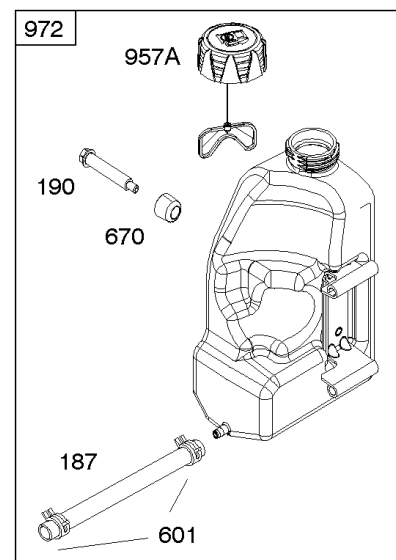

Air Cleaner, Blower Housing, Exhaust System, Fuel Supply

REF NO	PART NO	QTY	DESCRIPTION
14	790560		STUD -(Cylinder Head)
81	691178		LOCK, Muffler Screw
187	791766		LINE, Fuel -(15" Long)(Cut to Required Length)
187A	796491		Line-Fuel -(Formed)(Cut To Required Length)
187D	791744		LINE, Fuel -(Formed)(Cut To Required Length)
187B	791805		LINE, Fuel -(Formed)(Cut To Required Length)
190	796174		SCREW -(Fuel Tank)
240	394358S		FILTER, Fuel -(White, 75 Microns)
240A	691035		FILTER, Fuel
300A	796000		MUFFLER
300B	795997		MUFFLER
304G	591641		HOUSING, Blower -(Black-Compatible With Canister Style Filter)
305	697102		Screw -(Blower Housing)
305B	795891		SCREW -(Blower Housing) (Blower Housing To Intake Elbow)
305C	799370		SCREW -(Blower Housing) (Used On Grommet Style Blower Housings)
346	794845		SCREW -(Spark Arrestor)
387	808656		PUMP, Fuel
431B	797901		ELBOW, Intake -(EVAP)
445B	591583		FILTER, A/C Cartridge -(Canister)
601	791850		CLAMP, Hose -(Green)
613	691416		SCREW -(Muffler)
613A	691678		SCREW -(Muffler)
613B	690297		Screw -(Muffler)
670	796175		SPACER, Fuel Tank
676	795036		DEFLECTOR, Muffler
676A	396903		DEFLECTOR, Muffler
676B	795038		Deflector-Muffler
677	690367		Screw -(Muffler Deflector) (#8-18 x 0.563 lg)
677	690661		SCREW -(Muffler Deflector) (#8-18 x 0.375 lg)
705	790561		NUT -(Fuel Tank)
773	796448		RETAINER
823	698941		SCREW -(Muffler Adapter)
832	790244		Guard-Muffler
832A	595029		Guard-Muffler
832B	706336		GUARD, Muffler
836	690367		Screw -(Muffler Guard)