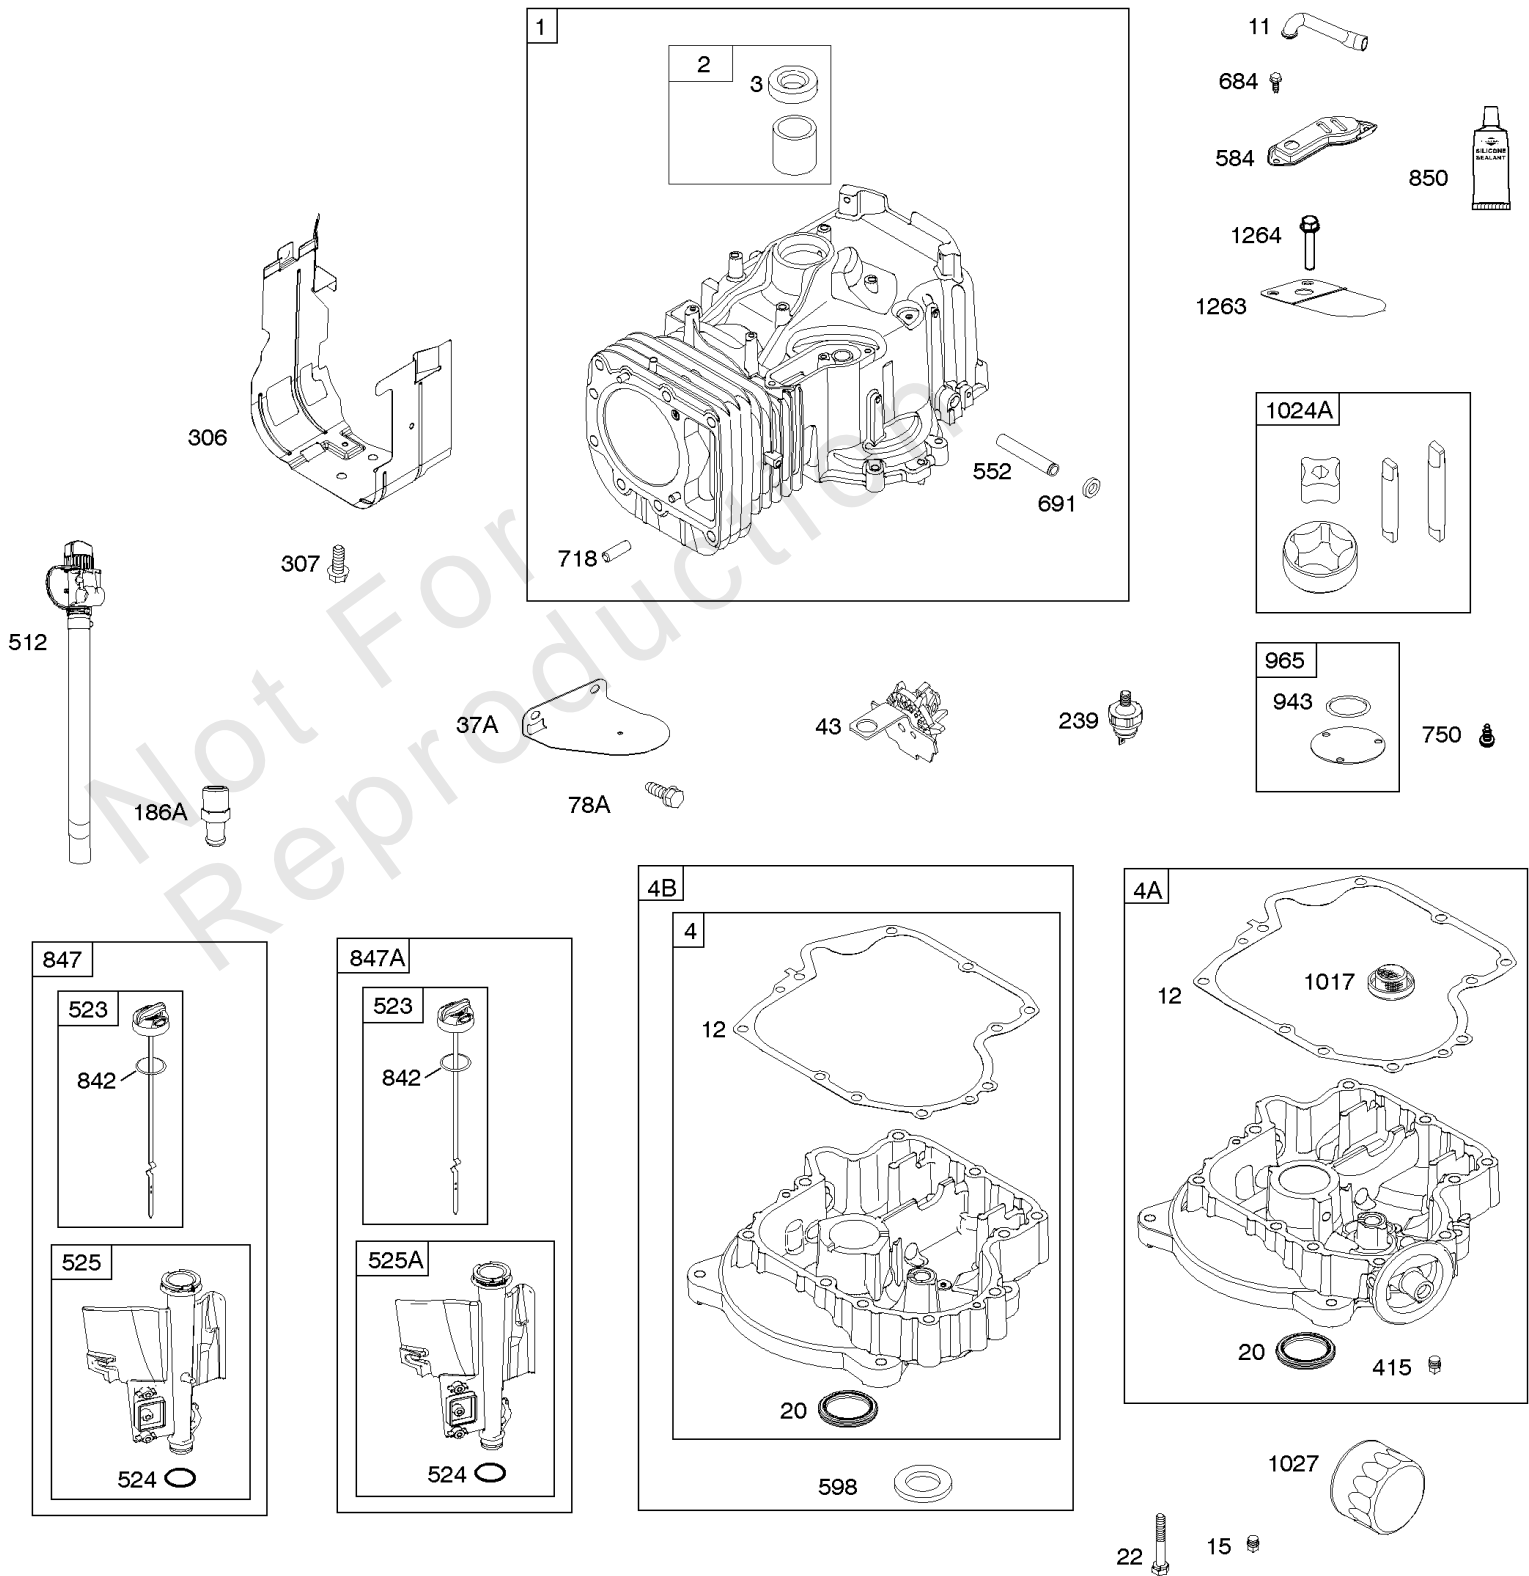

Cylinder, Engine Sump, Lubrication, Oil Fill

REF NO	PART NO	QTY	DESCRIPTION
1	697377		CYLINDER ASSEMBLY
2	797673		KIT, Bushing/Seal -(Magneto Side)
3	391086S		SEAL, Oil -(Magneto Side)
4	697106		SUMP, Engine
11	794683		TUBE, Breather
12	697110		GASKET, Crankcase -(.015" Thick)(Standard)
15	690946		PLUG, Oil Drain -(3/8" Standard)
20	795387		SEAL, Oil -(PTO Side)
22	692125		SCREW -(Crankcase Cover/Sump)
37A	697626		GUARD, Flywheel
43	691968		SLINGER, Governor/Oil
78A	690364		SCREW -(Flywheel Guard)
186A	796532		CONNECTOR, Hose
239	694115		Switch-Oil Pressure
306	592778		SHIELD, Cylinder
307	691693		SCREW -(Cylinder Shield)
415	794903		PLUG -(TEMP/MAP Sensor) (Intake Manifold)
512	594200		HOSE, Oil Drain
523	699908		DIPSTICK
524	691032		SEAL, O-Ring
525	697085		TUBE, Dipstick -(With Side Tube Connector)
525A	697184		Tube-Dipstick -(Standard Dipstick Tube)
552	697144		BUSHING, Governor Crank
584	794682		COVER, Breather Passage -(Use with Liquid Sealant Reference 850)
598	799739		Shim-End Play -(Crankshaft or Camshaft Bearing)
684	697157		SCREW -(Breather Passage Cover)
691	692407		SEAL, Governor Shaft
718	690959		PIN, Locating
750	790832		SCREW -(Oil Pump Cover)
842	691031		SEAL, O-Ring -(Dipstick Tube)
847	790443		DIPSTICK/TUBE ASSEMBLY -(With Side Tube Connector)
847A	790442		Dipstick/Tube Assembly -(Standard Dipstick Tube)
850	100106		SEALANT, Liquid -(Rocker Cover Gasket and Breather Gasket)
943	690589		SEAL, O-Ring -(Oil Pump Cover)
965	499613		COVER, Oil Pump
1017	796981		SCREEN, Oil Pump
1024A	794644		SHAFT, Pump

1319 WARNING LABEL

REQUIRED when replacing parts with warning labels affixed.

1319A WARNING LABEL

REQUIRED when replacing parts with warning labels affixed.

1036 EMISSIONS LABEL