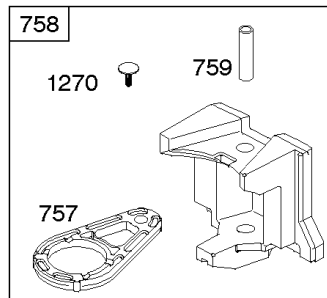

Camshaft, Crankshaft, Counter Weight, Piston, Rings, Connecting Rod

REF NO	PART NO	QTY	DESCRIPTION
16	591949		CRANKSHAFT
24	591757		KEY, Flywheel
25	595053		Piston Assembly -(Standard)
25	595054		PISTON ASSEMBLY -(.020" Oversize)
26	792643		RING SET -(.020" Oversize)
26	797011		RING SET -(Standard)
27	698469		LOCK, Piston Pin
28	797013		PIN, Piston
29	791633		ROD, Connecting -(Standard)
32	791118		SCREW -(Connecting Rod)
43	691968		SLINGER, Governor/Oil
45	690564		TAPPET, Valve
46	793880		CAMSHAFT
357	691483		KEY, Drive Pulley
377	691639		KEY, Woodruff
741	697128		GEAR, Timing
757	793242		LINK, Counterweight
758	593418		COUNTERWEIGHT
759	697392		PIN, Counterweight
1270	793243		PLUG, AVS Counterweight