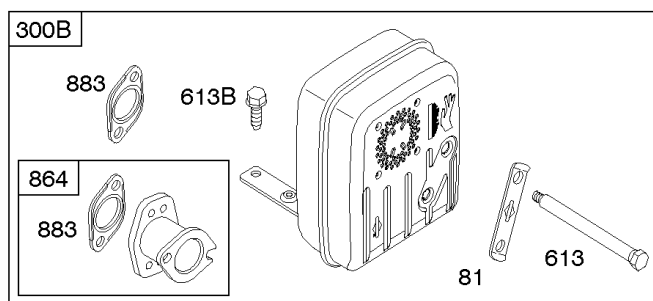

Air Cleaner, Blower Housing, Exhaust System, Fuel Supply

REF NO	PART NO	QTY	DESCRIPTION
14	790560		STUD -(Cylinder Head)
81	691178		LOCK, Muffler Screw
187	791766		LINE, Fuel -(15" Long)(Cut to Required Length)
187A	796491		Line-Fuel -(Formed)(Cut To Required Length)
187D	791744		LINE, Fuel -(Formed)(Cut To Required Length)
187B	791805		LINE, Fuel -(Formed)(Cut To Required Length)
190	796174		SCREW -(Fuel Tank)
240	394358S		FILTER, Fuel -(White, 75 Microns)
240A	691035		FILTER, Fuel
300A	796000		MUFFLER
300B	795997		MUFFLER
304G	591641		HOUSING, Blower -(Black-Compatible With Canister Style Filter)
305	697102		Screw -(Blower Housing)
305B	795891		SCREW -(Blower Housing) (Blower Housing To Intake Elbow)
305C	799370		SCREW -(Blower Housing) (Used On Grommet Style Blower Housings)
346	794845		SCREW -(Spark Arrestor)
387	808656		PUMP, Fuel
431B	797901		ELBOW, Intake -(EVAP)
445B	591583		FILTER, A/C Cartridge -(Canister)
601	791850		CLAMP, Hose -(Green)
613	691416		SCREW -(Muffler)
613A	691678		SCREW -(Muffler)
613B	690297		Screw -(Muffler)
670	796175		SPACER, Fuel Tank
676	795036		DEFLECTOR, Muffler
676A	396903		DEFLECTOR, Muffler
676B	795038		Deflector-Muffler
677	690367		Screw -(Muffler Deflector) (#8-18 x 0.563 lg)
677	690661		SCREW -(Muffler Deflector) (#8-18 x 0.375 lg)
705	790561		NUT -(Fuel Tank)
773	796448		RETAINER
823	698941		SCREW -(Muffler Adapter)
832	790244		Guard-Muffler
832A	595029		Guard-Muffler
832B	706336		GUARD, Muffler
836	690367		Screw -(Muffler Guard)