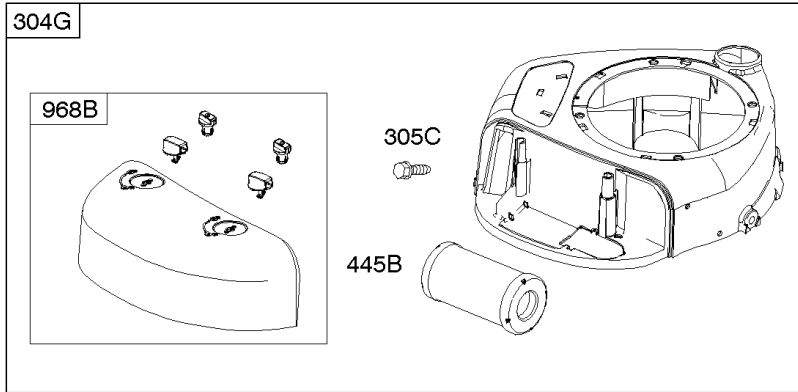

Air Cleaner, Blower Housing, Exhaust System, Fuel Supply

REF NO	PART NO	QTY	DESCRIPTION
864	796002		ADAPTER, Muffler -(2 1/4" Long)
883	692236		GASKET, Exhaust
957	795027		Cap-Fuel Tank -(Standard)
957A	799719		CAP, Fuel Tank -(Carbon In Cap)
958	698183		VALVE, Fuel Shut Off(PLT)
964	799159		CAP, Connector -(EVAP)
968B	591646		COVER, Air Cleaner -(Black-Compatible With Canister Style Filter)
972	799111		TANK, Fuel -(Fluorinated)
994	794945		ARRESTOR, Spark
1040	698368		PLATE, Trim -(Black)
1139	796449		WASHER -(Fuel Pump Bracket)
1266	691917		SEAL, O-Ring -(Intake Elbow)

Not For
Reproduction