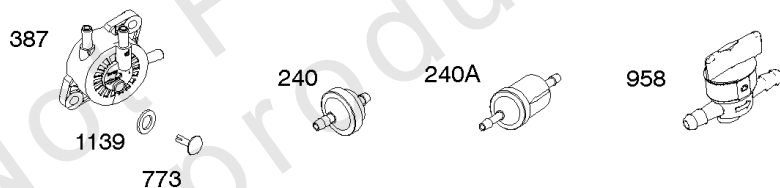

Air Cleaner, Blower Housing, Exhaust System, Fuel Supply

REF NO	PART NO	QTY	DESCRIPTION
14	790560		STUD -(Cylinder Head)
81	691178		LOCK, Muffler Screw
187	791766		LINE, Fuel -(15" Long)(Cut to Required Length)
187A	796491		Line-Fuel -(Formed)(Cut To Required Length)
187D	791744		LINE, Fuel -(Formed)(Cut To Required Length)
187B	791805		LINE, Fuel -(Formed)(Cut To Required Length)
190	796174		SCREW -(Fuel Tank)
240	394358S		FILTER, Fuel -(White, 75 Microns)
240A	691035		FILTER, Fuel
300A	796000		MUFFLER
300B	795997		MUFFLER
304G	591641		HOUSING, Blower -(Black-Compatible With Canister Style Filter)
305	697102		Screw -(Blower Housing)
305B	795891		SCREW -(Blower Housing) (Blower Housing To Intake Elbow)
305C	799370		SCREW -(Blower Housing) (Used On Grommet Style Blower Housings)
346	794845		SCREW -(Spark Arrestor)
387	808656		PUMP, Fuel
431B	797901		ELBOW, Intake -(EVAP)
445B	591583		FILTER, A/C Cartridge -(Canister)
601	791850		CLAMP, Hose -(Green)
613	691416		SCREW -(Muffler)
613A	691678		SCREW -(Muffler)
613B	690297		Screw -(Muffler)
670	796175		SPACER, Fuel Tank
676	795036		DEFLECTOR, Muffler
676A	396903		DEFLECTOR, Muffler
676B	795038		Deflector-Muffler
677	690367		Screw -(Muffler Deflector) (#8-18 x 0.563 lg)
677	690661		SCREW -(Muffler Deflector) (#8-18 x 0.375 lg)
705	790561		NUT -(Fuel Tank)
773	796448		RETAINER
823	698941		SCREW -(Muffler Adapter)
832	790244		Guard-Muffler
832A	595029		Guard-Muffler
832B	706336		GUARD, Muffler
836	690367		Screw -(Muffler Guard)