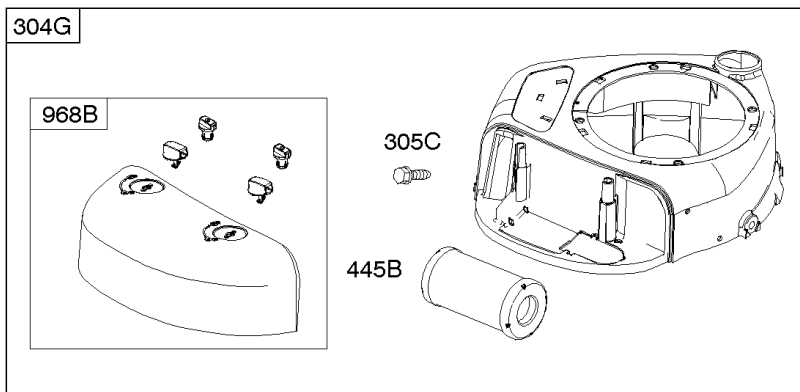

Air Cleaner, Blower Housing, Exhaust System, Fuel Supply

REF NO	PART NO	QTY	DESCRIPTION
14	790560		STUD -(Cylinder Head)
81	691178		LOCK, Muffler Screw
187	791766		LINE, Fuel -(15" Long)(Cut to Required Length)
187A	796491		Line-Fuel -(Formed)(Cut To Required Length)
187D	791744		LINE, Fuel -(Formed)(Cut To Required Length)
187B	791805		LINE, Fuel -(Formed)(Cut To Required Length)
190	796174		SCREW -(Fuel Tank)
240	394358S		FILTER, Fuel -(White, 75 Microns)
240A	691035		FILTER, Fuel
300A	796000		MUFFLER
300B	795997		MUFFLER
304G	591641		HOUSING, Blower -(Black-Compatible With Canister Style Filter)
305	697102		Screw -(Blower Housing)
305B	795891		SCREW -(Blower Housing) (Blower Housing To Intake Elbow)
305C	799370		SCREW -(Blower Housing) (Used On Grommet Style Blower Housings)
346	794845		SCREW -(Spark Arrestor)
387	808656		PUMP, Fuel
431B	797901		ELBOW, Intake -(EVAP)
445B	591583		FILTER, A/C Cartridge -(Canister)
601	791850		CLAMP, Hose -(Green)
613	691416		SCREW -(Muffler)
613A	691678		SCREW -(Muffler)
613B	690297		Screw -(Muffler)
670	796175		SPACER, Fuel Tank
676	795036		DEFLECTOR, Muffler
676A	396903		DEFLECTOR, Muffler
676B	795038		Deflector-Muffler
677	690367		Screw -(Muffler Deflector) (#8-18 x 0.563 lg)
677	690661		SCREW -(Muffler Deflector) (#8-18 x 0.375 lg)
705	790561		NUT -(Fuel Tank)
773	796448		RETAINER
823	698941		SCREW -(Muffler Adapter)
832	790244		Guard-Muffler
832A	595029		Guard-Muffler
832B	706336		GUARD, Muffler
836	690367		Screw -(Muffler Guard)