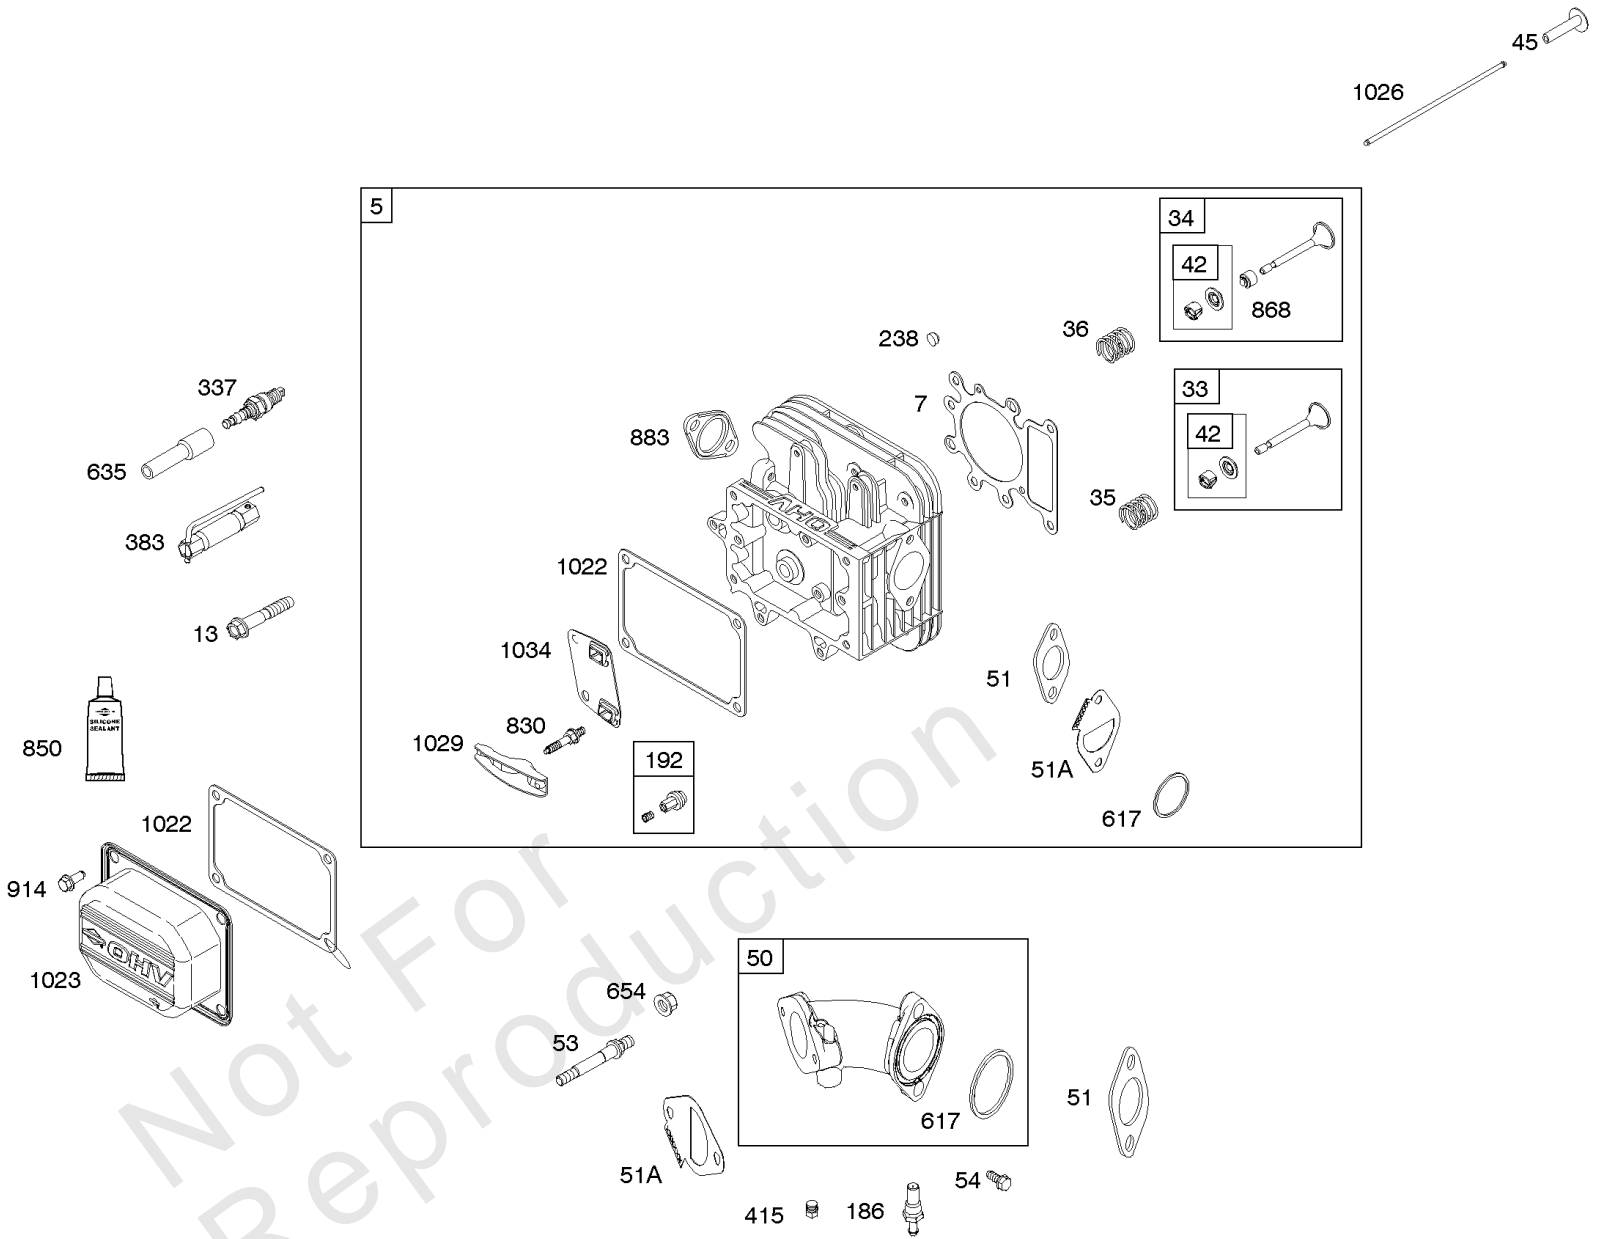

Cylinder Head, Gasket Set - Engine, Gasket Set - Valve, Intake Manifold, Valves

Mfg. No: 21R707-0080-F1

Cylinder Head, Gasket Set - Engine, Gasket Set - Valve, Intake Manifold, Valves

REF NO	PART NO	QTY	DESCRIPTION
3	391086S		SEAL, Oil -(Magneto Side)
5	796183		HEAD, Cylinder
7	273280S		GASKET, Cylinder Head
12	697110		GASKET, Crankcase -(.015" Thick)(Standard)
13	690360		SCREW -(Cylinder Head)
20	795387		SEAL, Oil -(PTO Side)
33	792868		VALVE, Exhaust -(Chrome)
34	791935		VALVE, Intake
35	691279		SPRING, Valve -(Intake)
36	691279		SPRING, Valve -(Exhaust)
42	499586		KEEPER, Valve
45	690564		TAPPET, Valve
50	592845		Manifold-Intake
51	692137		GASKET, Intake
51A	796081		Gasket-Intake
53	591260		STUD -(Carburetor)
54	691148		SCREW -(Intake Manifold)
186	794873		Connector-Hose -(TEMP/MAP Sensor) (Intake Manifold)
192	691986		ADJUSTER, Rocker Arm
238	691843		CAP, Valve
337	792015		PLUG, Spark -(Resistor EMS)
337	491055S		PLUG, Spark -(Resistor)
337	691043		PLUG, Spark -(EMS)
358	796181		GASKET SET, Engine
383	19576S		WRENCH, Spark Plug
415	794903		PLUG -(TEMP/MAP Sensor) (Intake Manifold)
524	691032		SEAL, O-Ring
617	692138		SEAL, O-Ring -(Intake Manifold) (TEMP/MAP Sensor) (Intake Manifold)
635	691909		BOOT, Spark Plug
654	690958		NUT -(Carburetor)
691	692407		SEAL, Governor Shaft
830	691095		STUD, Rocker Arm
842	691031		SEAL, O-Ring -(Dipstick Tube)
850	100106		SEALANT, Liquid -(Rocker Cover Gasket and Breather Gasket)
868	690968		SEAL, Valve
883	692236		GASKET, Exhaust
914	691108		SCREW -(Rocker Cover)
1022	272475S		GASKET, Rocker Cover