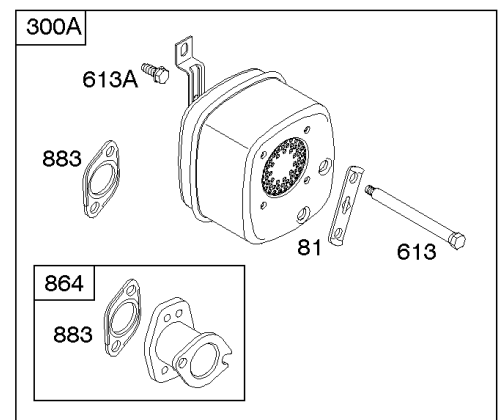

Air Cleaner, Blower Housing, Exhaust System, Fuel Supply

REF NO	PART NO	QTY	DESCRIPTION
864	796002		ADAPTER, Muffler -(2 1/4" Long)
883	692236		GASKET, Exhaust
957	795027		Cap-Fuel Tank -(Standard)
957A	799719		CAP, Fuel Tank -(Carbon In Cap)
958	698183		VALVE, Fuel Shut Off(PLT)
964	799159		CAP, Connector -(EVAP)
968B	591646		COVER, Air Cleaner -(Black-Compatible With Canister Style Filter)
972	799111		TANK, Fuel -(Fluorinated)
994	794945		ARRESTOR, Spark
1040	698368		PLATE, Trim -(Black)
1139	796449		WASHER -(Fuel Pump Bracket)
1266	691917		SEAL, O-Ring -(Intake Elbow)

Not For
Reproduction