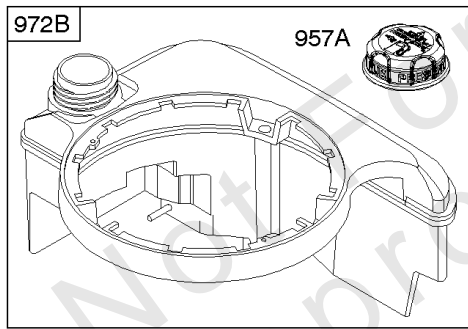

Fuel Supply

REF NO	PART NO	QTY	DESCRIPTION
187	791766		LINE, Fuel -(Cut To Required Length)
187A	791873		Line-Fuel -(Molded)
187B	791891		Line-Fuel -(Includes Filter)
190	690940		SCREW -(Fuel Tank)
240	298090S		Filter-Fuel
601	791850		CLAMP, Hose
601A	691038		CLAMP, Hose
670	692294		Spacer-Fuel Tank
957	591003		Cap-Fuel Tank -(1/4 Turn Cap - Red)
957	799585		Cap-Fuel Tank -(1/4 Turn Cap - Black)
957A	692046		Cap-Fuel Tank -(Threaded)(Vented)
957D	796577		Cap-Fuel Tank
958	698183		VALVE, Fuel Shut Off
972B	699374		Tank-Fuel -(Threaded)
972F	590490		Tank-Fuel -(1/4 Turn Cap - Black)
972E	796578		Tank-Fuel -(Flourinated)
1059	692311		Kit-Screw/Washer