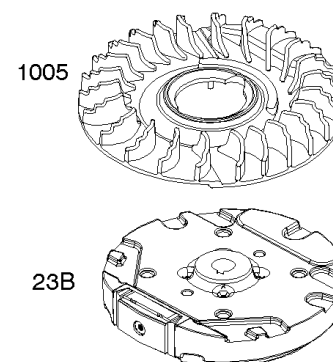

1036 EMISSIONS LABEL

Blower Housing, Flywheel, Ignition, Rewind Starter

REF NO	PART NO	QTY	DESCRIPTION
23A	591282		Flywheel
37	793756		Guard-Flywheel
55	691421		Housing-Rewind Starter
58	697316		Rope-Starter -(Cut To Required Length)
60	281434S		Grip-Starter Rope
60C	799716		Grip-Starter Rope
65	690837		Screw -(Rewind Starter)
78	691108		SCREW -(Flywheel Guard)
304	493294		Housing-Blower
305	691108		SCREW -(Blower Housing)
332	690662		Nut -(Flywheel)
333	590454		Armature-Magneto
333A	590455		Armature-Magneto
334	691061		SCREW -(Magneto Armature)
362	793351		Shield-Spark Plug
363	19069		Puller-Flywheel
455	791960		Cup-Flywheel
456	692299		Plate-Pawl Friction
459	281505S		PAWL, Ratchet
474	691991		Alternator
592	690800		Nut -(Rewind Starter)
597	691696		Screw -(Pawl Friction Plate)
608	497680		Starter-Rewind
635	66538S		BOOT, Spark Plug
689	691855		SPRING, Friction
851	493880S		TERMINAL, Spark Plug
851A	692424		Terminal-Spark Plug
910	691094		Stud -(Alternator)
925	795403		Cover-Linkage
946	691738		Stop-Rope
1005	691346		Fan-Flywheel
1036	-----		Label-Emissions -(Available From A Briggs & Stratton Authorized Dealer)
1119	692979		Screw -(Alternator)
1210	498144		Pulley/Spring Assembly -(Pulley) (Pulley)
1211	498144		Pulley/Spring Assembly -(Spring) (Spring)
1386	790848		Vane-Air -(Autochoke System)
1387	790849		Spring-Air Vane
1388	790850		Screw -(Air Vane) (Auto Choke System)