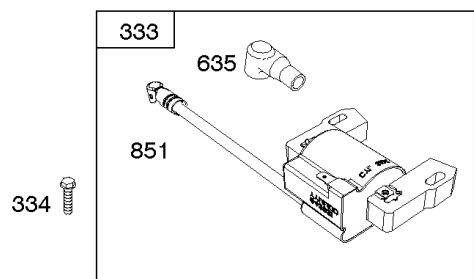

1036 EMISSIONS LABEL

Blower Housing, Flywheel, Ignition, Rewind Starter

REF NO	PART NO	QTY	DESCRIPTION
23A	591282		Flywheel
37	793756		Guard-Flywheel
55	691421		Housing-Rewind Starter
58	697316		Rope-Starter -(Cut To Required Length)
60	281434S		Grip-Starter Rope
60C	799716		Grip-Starter Rope
65	690837		Screw -(Rewind Starter)
78	691108		SCREW -(Flywheel Guard)
304	493294		Housing-Blower
305	691108		SCREW -(Blower Housing)
332	690662		Nut -(Flywheel)
333	590454		Armature-Magneto
333A	590455		Armature-Magneto
334	691061		SCREW -(Magneto Armature)
362	793351		Shield-Spark Plug
363	19069		Puller-Flywheel
455	791960		Cup-Flywheel
456	692299		Plate-Pawl Friction
459	281505S		PAWL, Ratchet
474	691991		Alternator
592	690800		Nut -(Rewind Starter)
597	691696		Screw -(Pawl Friction Plate)
608	497680		Starter-Rewind
635	66538S		BOOT, Spark Plug
689	691855		SPRING, Friction
851	493880S		TERMINAL, Spark Plug
851A	692424		Terminal-Spark Plug
910	691094		Stud -(Alternator)
925	795403		Cover-Linkage
946	691738		Stop-Rope
1005	691346		Fan-Flywheel
1036	-----		Label-Emissions -(Available From A Briggs & Stratton Authorized Dealer)
1119	692979		Screw -(Alternator)
1210	498144		Pulley/Spring Assembly -(Pulley) (Pulley)
1211	498144		Pulley/Spring Assembly -(Spring) (Spring)
1386	790848		Vane-Air -(Autochoke System)
1387	790849		Spring-Air Vane
1388	790850		Screw -(Air Vane) (Auto Choke System)