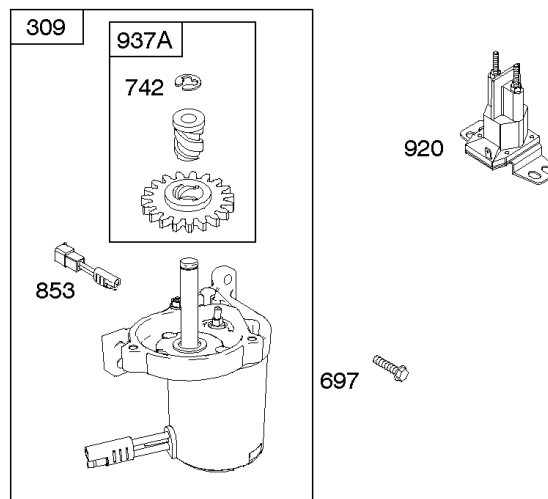

Electric Starter, Gasket Kits, Gasket and Carburetor Overhaul Kits

REF NO	PART NO	QTY	DESCRIPTION
3	299819S		SEAL, Oil -(Magneto Side)
7	799875		Gasket-Cylinder Head
9	699833		Gasket-Breather
12	692232		Gasket-Crankcase
20	399781S		Seal-Oil -(PTO Side)
51	272199S		Gasket-Intake
51A	794306		Gasket-Intake
104	797622		Pin-Float Hinge
121	498260		Kit-Carburetor Overhaul
127	694468		Plug-Welch
134	398188		Kit-Needle/Seat -(Mow N Stow)
137	796610		Gasket-Float Bowl
163	795629		Gasket-Air Cleaner
276	271716		Washer-Sealing
309	799045		Motor-Starter
358	590508		Gasket Set-Engine
524	692296		Seal-Dipstick Tube
585	691879		Gasket-Breather Passage
617	270344S		Seal-O Ring -(Intake Manifold)
633	691321		Seal-Choke/Throttle Shaft
633A	693867		Seal-Choke/Throttle Shaft
668	493823		Spacer
697	691127		SCREW -(Starter Motor) (Drive Cap) (1/4-20x.75)
742	93941		RETAINER, E Ring
842	691031		SEAL, O-Ring -(Dipstick Tube)
853	695268		Adapter-Wire
883	691881		Gasket-Exhaust
920	691656		SOLENOID, Starter
937A	799420		Spline-Starter
1095	590507		Gasket Set-Valve