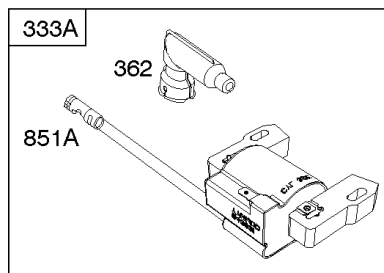

1036 EMISSIONS LABEL

Blower Housing, Flywheel, Ignition, Rewind Starter

REF NO	PART NO	QTY	DESCRIPTION
23A	591282		Flywheel
37	793756		Guard-Flywheel
55	691421		Housing-Rewind Starter
58	697316		Rope-Starter -(Cut To Required Length)
60	281434S		Grip-Starter Rope
60C	799716		Grip-Starter Rope
65	690837		Screw -(Rewind Starter)
78	691108		SCREW -(Flywheel Guard)
304	493294		Housing-Blower
305	691108		SCREW -(Blower Housing)
332	690662		Nut -(Flywheel)
333	590454		Armature-Magneto
333A	590455		Armature-Magneto
334	691061		SCREW -(Magneto Armature)
362	793351		Shield-Spark Plug
363	19069		Puller-Flywheel
455	791960		Cup-Flywheel
456	692299		Plate-Pawl Friction
459	281505S		PAWL, Ratchet
474	691991		Alternator
592	690800		Nut -(Rewind Starter)
597	691696		Screw -(Pawl Friction Plate)
608	497680		Starter-Rewind
635	66538S		BOOT, Spark Plug
689	691855		SPRING, Friction
851	493880S		TERMINAL, Spark Plug
851A	692424		Terminal-Spark Plug
910	691094		Stud -(Alternator)
925	795403		Cover-Linkage
946	691738		Stop-Rope
1005	691346		Fan-Flywheel
1036	-----		Label-Emissions -(Available From A Briggs & Stratton Authorized Dealer)
1119	692979		Screw -(Alternator)
1210	498144		Pulley/Spring Assembly -(Pulley) (Pulley)
1211	498144		Pulley/Spring Assembly -(Spring) (Spring)
1386	790848		Vane-Air -(Autochoke System)
1387	790849		Spring-Air Vane
1388	790850		Screw -(Air Vane) (Auto Choke System)