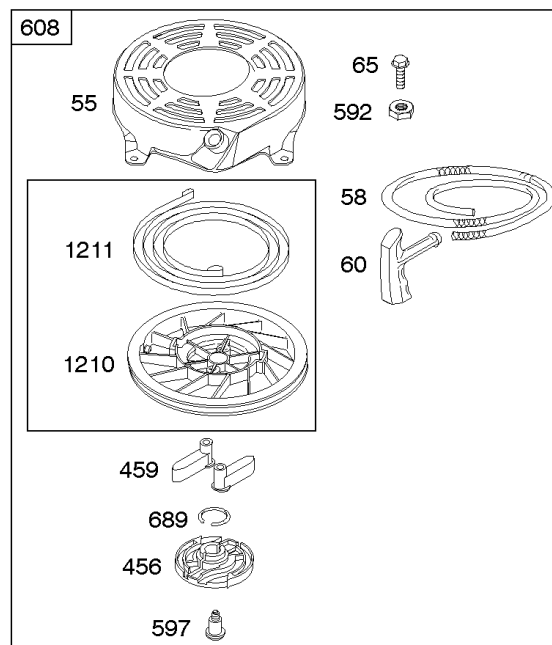

1036 EMISSIONS LABEL

Blower Housing, Flywheel, Ignition, Rewind Starter

REF NO	PART NO	QTY	DESCRIPTION
23A	591282		Flywheel
37	793756		Guard-Flywheel
55	691421		Housing-Rewind Starter
58	697316		Rope-Starter -(Cut To Required Length)
60	281434S		Grip-Starter Rope
60C	799716		Grip-Starter Rope
65	690837		Screw -(Rewind Starter)
78	691108		SCREW -(Flywheel Guard)
304	493294		Housing-Blower
305	691108		SCREW -(Blower Housing)
332	690662		Nut -(Flywheel)
333	590454		Armature-Magneto
333A	590455		Armature-Magneto
334	691061		SCREW -(Magneto Armature)
362	793351		Shield-Spark Plug
363	19069		Puller-Flywheel
455	791960		Cup-Flywheel
456	692299		Plate-Pawl Friction
459	281505S		PAWL, Ratchet
474	691991		Alternator
592	690800		Nut -(Rewind Starter)
597	691696		Screw -(Pawl Friction Plate)
608	497680		Starter-Rewind
635	66538S		BOOT, Spark Plug
689	691855		SPRING, Friction
851	493880S		TERMINAL, Spark Plug
851A	692424		Terminal-Spark Plug
910	691094		Stud -(Alternator)
925	795403		Cover-Linkage
946	691738		Stop-Rope
1005	691346		Fan-Flywheel
1036	-----		Label-Emissions -(Available From A Briggs & Stratton Authorized Dealer)
1119	692979		Screw -(Alternator)
1210	498144		Pulley/Spring Assembly -(Pulley) (Pulley)
1211	498144		Pulley/Spring Assembly -(Spring) (Spring)
1386	790848		Vane-Air -(Autochoke System)
1387	790849		Spring-Air Vane
1388	790850		Screw -(Air Vane) (Auto Choke System)