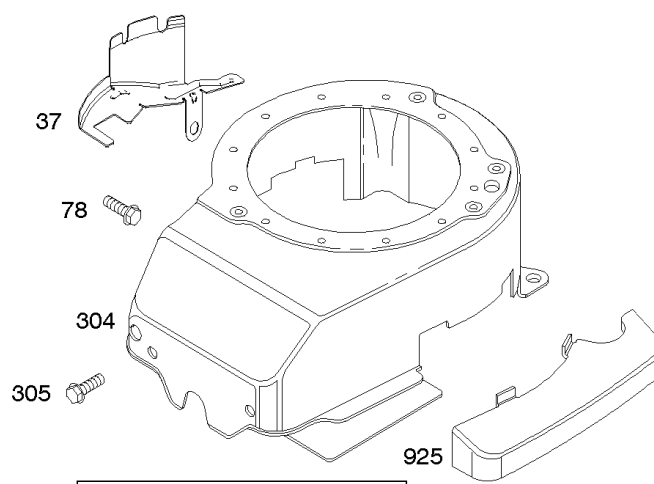

Parts Manual

Mfg. No: 126M07-0153-F1

Model Components	Page
Air Cleaner, Exhaust System.....	4
Blower Housing, Flywheel, Ignition, Rewind Starter.....	6
Blower Housing/Shrouds.....	8
Camshaft, Crankshaft, Cylinder, Engine Sump, Lubrication, Pistion Group, Valves.....	10
Carburetor.....	14
Controls, Electrical, Flywheel Brake, Governor Spring.....	16
Electric Starter, Gasket Kits, Gasket and Carburetor Overhaul Kits.....	20
Fuel Supply.....	22
Replacement Engine.....	24

1036 EMISSIONS LABEL

Blower Housing, Flywheel, Ignition, Rewind Starter

REF NO	PART NO	QTY	DESCRIPTION
23A	591282		Flywheel
37	793756		Guard-Flywheel
55	691421		Housing-Rewind Starter
58	697316		Rope-Starter -(Cut To Required Length)
60	281434S		Grip-Starter Rope
60C	799716		Grip-Starter Rope
65	690837		Screw -(Rewind Starter)
78	691108		SCREW -(Flywheel Guard)
304	493294		Housing-Blower
305	691108		SCREW -(Blower Housing)
332	690662		Nut -(Flywheel)
333	590454		Armature-Magneto
333A	590455		Armature-Magneto
334	691061		SCREW -(Magneto Armature)
362	793351		Shield-Spark Plug
363	19069		Puller-Flywheel
455	791960		Cup-Flywheel
456	692299		Plate-Pawl Friction
459	281505S		PAWL, Ratchet
474	691991		Alternator
592	690800		Nut -(Rewind Starter)
597	691696		Screw -(Pawl Friction Plate)
608	497680		Starter-Rewind
635	66538S		BOOT, Spark Plug
689	691855		SPRING, Friction
851	493880S		TERMINAL, Spark Plug
851A	692424		Terminal-Spark Plug
910	691094		Stud -(Alternator)
925	795403		Cover-Linkage
946	691738		Stop-Rope
1005	691346		Fan-Flywheel
1036	-----		Label-Emissions -(Available From A Briggs & Stratton Authorized Dealer)
1119	692979		Screw -(Alternator)
1210	498144		Pulley/Spring Assembly -(Pulley) (Pulley)
1211	498144		Pulley/Spring Assembly -(Spring) (Spring)
1386	790848		Vane-Air -(Autochoke System)
1387	790849		Spring-Air Vane
1388	790850		Screw -(Air Vane) (Auto Choke System)