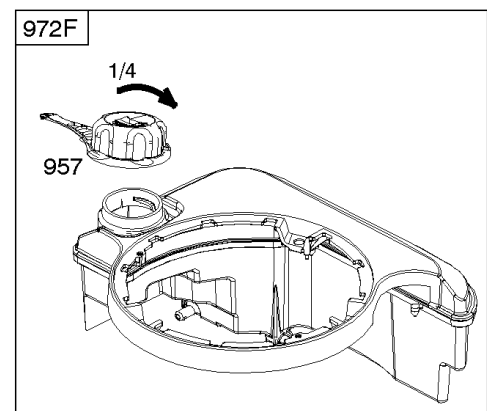

Fuel Supply

REF NO	PART NO	QTY	DESCRIPTION
187	791766		LINE, Fuel -(Cut To Required Length)
187A	791873		Line-Fuel -(Molded)
187B	791891		Line-Fuel -(Includes Filter)
190	690940		SCREW -(Fuel Tank)
240	298090S		Filter-Fuel
601	791850		CLAMP, Hose
601A	691038		CLAMP, Hose
670	692294		Spacer-Fuel Tank
957	591003		Cap-Fuel Tank -(1/4 Turn Cap - Red)
957	799585		Cap-Fuel Tank -(1/4 Turn Cap - Black)
957A	692046		Cap-Fuel Tank -(Threaded)(Vented)
957D	796577		Cap-Fuel Tank
958	698183		VALVE, Fuel Shut Off
972B	699374		Tank-Fuel -(Threaded)
972F	590490		Tank-Fuel -(1/4 Turn Cap - Black)
972E	796578		Tank-Fuel -(Flourinated)
1059	692311		Kit-Screw/Washer