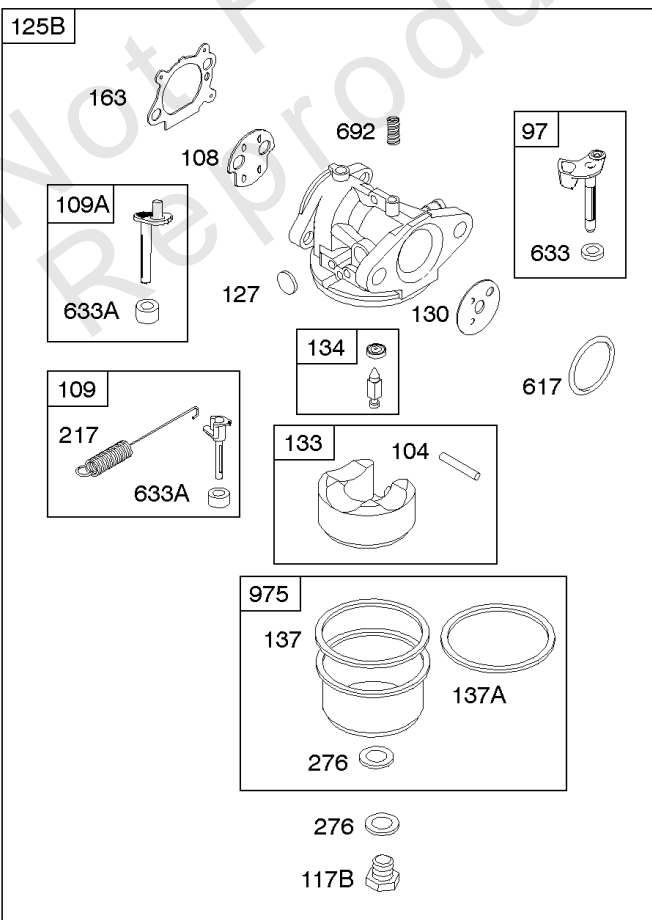

276
118

118A
276A

118B
276A

118C
276A