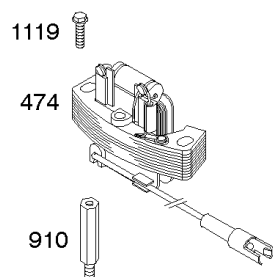

1036 EMISSIONS LABEL

Blower Housing, Flywheel, Ignition, Rewind Starter

REF NO	PART NO	QTY	DESCRIPTION
23A	591282		Flywheel
37	793756		Guard-Flywheel
55	691421		Housing-Rewind Starter
58	697316		Rope-Starter -(Cut To Required Length)
60	281434S		Grip-Starter Rope
60C	799716		Grip-Starter Rope
65	690837		Screw -(Rewind Starter)
78	691108		SCREW -(Flywheel Guard)
304	493294		Housing-Blower
305	691108		SCREW -(Blower Housing)
332	690662		Nut -(Flywheel)
333	590454		Armature-Magneto
333A	590455		Armature-Magneto
334	691061		SCREW -(Magneto Armature)
362	793351		Shield-Spark Plug
363	19069		Puller-Flywheel
455	791960		Cup-Flywheel
456	692299		Plate-Pawl Friction
459	281505S		PAWL, Ratchet
474	691991		Alternator
592	690800		Nut -(Rewind Starter)
597	691696		Screw -(Pawl Friction Plate)
608	497680		Starter-Rewind
635	66538S		BOOT, Spark Plug
689	691855		SPRING, Friction
851	493880S		TERMINAL, Spark Plug
851A	692424		Terminal-Spark Plug
910	691094		Stud -(Alternator)
925	795403		Cover-Linkage
946	691738		Stop-Rope
1005	691346		Fan-Flywheel
1036	-----		Label-Emissions -(Available From A Briggs & Stratton Authorized Dealer)
1119	692979		Screw -(Alternator)
1210	498144		Pulley/Spring Assembly -(Pulley) (Pulley)
1211	498144		Pulley/Spring Assembly -(Spring) (Spring)
1386	790848		Vane-Air -(Autochoke System)
1387	790849		Spring-Air Vane
1388	790850		Screw -(Air Vane) (Auto Choke System)