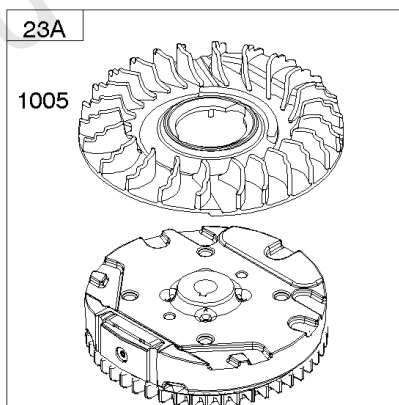

1036 EMISSIONS LABEL

Blower Housing, Flywheel, Ignition, Rewind Starter

REF NO	PART NO	QTY	DESCRIPTION
23A	591282		Flywheel
37	793756		Guard-Flywheel
55	691421		Housing-Rewind Starter
58	697316		Rope-Starter -(Cut To Required Length)
60	281434S		Grip-Starter Rope
60C	799716		Grip-Starter Rope
65	690837		Screw -(Rewind Starter)
78	691108		SCREW -(Flywheel Guard)
304	493294		Housing-Blower
305	691108		SCREW -(Blower Housing)
332	690662		Nut -(Flywheel)
333	590454		Armature-Magneto
333A	590455		Armature-Magneto
334	691061		SCREW -(Magneto Armature)
362	793351		Shield-Spark Plug
363	19069		Puller-Flywheel
455	791960		Cup-Flywheel
456	692299		Plate-Pawl Friction
459	281505S		PAWL, Ratchet
474	691991		Alternator
592	690800		Nut -(Rewind Starter)
597	691696		Screw -(Pawl Friction Plate)
608	497680		Starter-Rewind
635	66538S		BOOT, Spark Plug
689	691855		SPRING, Friction
851	493880S		TERMINAL, Spark Plug
851A	692424		Terminal-Spark Plug
910	691094		Stud -(Alternator)
925	795403		Cover-Linkage
946	691738		Stop-Rope
1005	691346		Fan-Flywheel
1036	-----		Label-Emissions -(Available From A Briggs & Stratton Authorized Dealer)
1119	692979		Screw -(Alternator)
1210	498144		Pulley/Spring Assembly -(Pulley) (Pulley)
1211	498144		Pulley/Spring Assembly -(Spring) (Spring)
1386	790848		Vane-Air -(Autochoke System)
1387	790849		Spring-Air Vane
1388	790850		Screw -(Air Vane) (Auto Choke System)