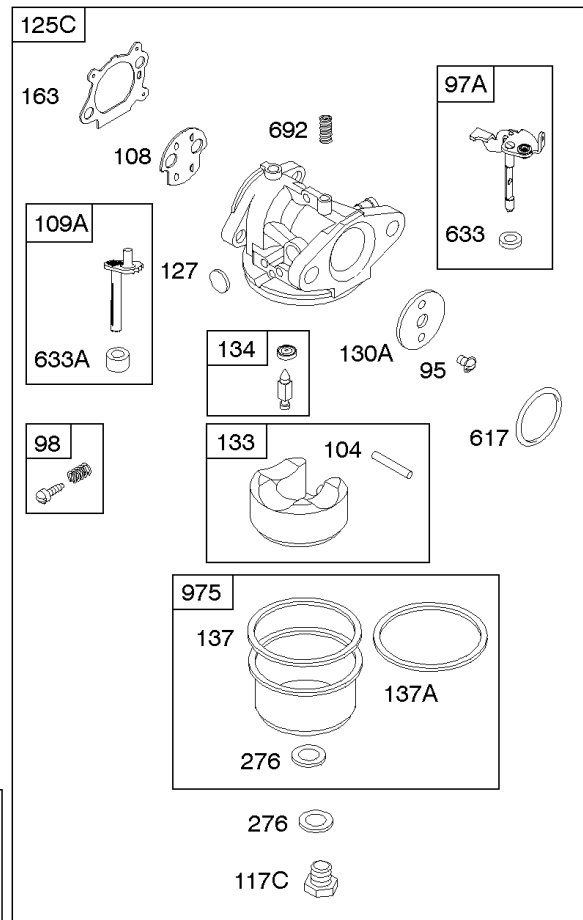

276
118

118A
276A

118B
276A

118C
276A