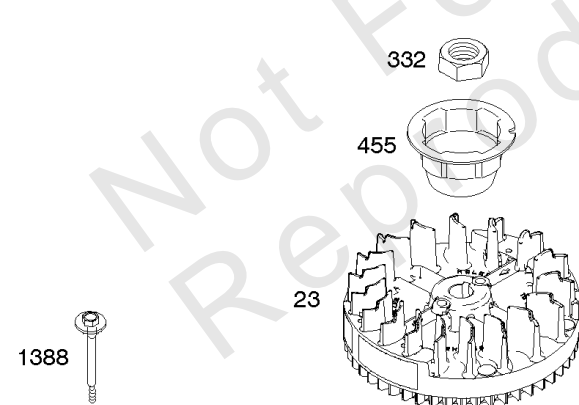

1036 EMISSIONS LABEL

Blower Housing, Flywheel, Ignition, Rewind Starter

REF NO	PART NO	QTY	DESCRIPTION
23A	591282		Flywheel
37	793756		Guard-Flywheel
55	691421		Housing-Rewind Starter
58	697316		Rope-Starter -(Cut To Required Length)
60	281434S		Grip-Starter Rope
60C	799716		Grip-Starter Rope
65	690837		Screw -(Rewind Starter)
78	691108		SCREW -(Flywheel Guard)
304	493294		Housing-Blower
305	691108		SCREW -(Blower Housing)
332	690662		Nut -(Flywheel)
333	590454		Armature-Magneto
333A	590455		Armature-Magneto
334	691061		SCREW -(Magneto Armature)
362	793351		Shield-Spark Plug
363	19069		Puller-Flywheel
455	791960		Cup-Flywheel
456	692299		Plate-Pawl Friction
459	281505S		PAWL, Ratchet
474	691991		Alternator
592	690800		Nut -(Rewind Starter)
597	691696		Screw -(Pawl Friction Plate)
608	497680		Starter-Rewind
635	66538S		BOOT, Spark Plug
689	691855		SPRING, Friction
851	493880S		TERMINAL, Spark Plug
851A	692424		Terminal-Spark Plug
910	691094		Stud -(Alternator)
925	795403		Cover-Linkage
946	691738		Stop-Rope
1005	691346		Fan-Flywheel
1036	-----		Label-Emissions -(Available From A Briggs & Stratton Authorized Dealer)
1119	692979		Screw -(Alternator)
1210	498144		Pulley/Spring Assembly -(Pulley) (Pulley)
1211	498144		Pulley/Spring Assembly -(Spring) (Spring)
1386	790848		Vane-Air -(Autochoke System)
1387	790849		Spring-Air Vane
1388	790850		Screw -(Air Vane) (Auto Choke System)