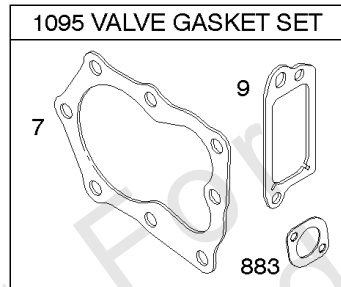

Electric Starter, Gasket Kits, Gasket and Carburetor Overhaul Kits

REF NO	PART NO	QTY	DESCRIPTION
3	299819S		SEAL, Oil -(Magneto Side)
7	799875		Gasket-Cylinder Head
9	699833		Gasket-Breather
12	692232		Gasket-Crankcase
20	399781S		Seal-Oil -(PTO Side)
51	272199S		Gasket-Intake
51A	794306		Gasket-Intake
104	797622		Pin-Float Hinge
121	498260		Kit-Carburetor Overhaul
127	694468		Plug-Welch
134	398188		Kit-Needle/Seat -(Mow N Stow)
137	796610		Gasket-Float Bowl
163	795629		Gasket-Air Cleaner
276	271716		Washer-Sealing
309	799045		Motor-Starter
358	590508		Gasket Set-Engine
524	692296		Seal-Dipstick Tube
585	691879		Gasket-Breather Passage
617	270344S		Seal-O Ring -(Intake Manifold)
633	691321		Seal-Choke/Throttle Shaft
633A	693867		Seal-Choke/Throttle Shaft
668	493823		Spacer
697	691127		SCREW -(Starter Motor) (Drive Cap) (1/4-20x.75)
742	93941		RETAINER, E Ring
842	691031		SEAL, O-Ring -(Dipstick Tube)
853	695268		Adapter-Wire
883	691881		Gasket-Exhaust
920	691656		SOLENOID, Starter
937A	799420		Spline-Starter
1095	590507		Gasket Set-Valve