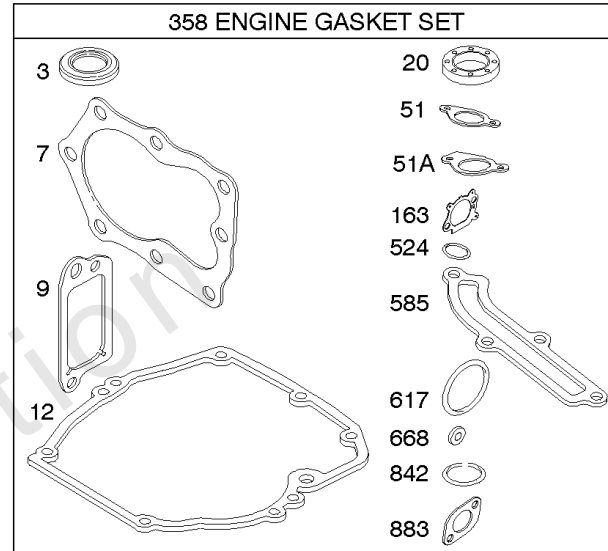

Electric Starter, Gasket Kits, Gasket and Carburetor Overhaul Kits

REF NO	PART NO	QTY	DESCRIPTION
3	299819S		SEAL, Oil -(Magneto Side)
7	799875		Gasket-Cylinder Head
9	699833		Gasket-Breather
12	692232		Gasket-Crankcase
20	399781S		Seal-Oil -(PTO Side)
51	272199S		Gasket-Intake
51A	794306		Gasket-Intake
104	797622		Pin-Float Hinge
121	498260		Kit-Carburetor Overhaul
127	694468		Plug-Welch
134	398188		Kit-Needle/Seat -(Mow N Stow)
137	796610		Gasket-Float Bowl
163	795629		Gasket-Air Cleaner
276	271716		Washer-Sealing
309	799045		Motor-Starter
358	590508		Gasket Set-Engine
524	692296		Seal-Dipstick Tube
585	691879		Gasket-Breather Passage
617	270344S		Seal-O Ring -(Intake Manifold)
633	691321		Seal-Choke/Throttle Shaft
633A	693867		Seal-Choke/Throttle Shaft
668	493823		Spacer
697	691127		SCREW -(Starter Motor) (Drive Cap) (1/4-20x.75)
742	93941		RETAINER, E Ring
842	691031		SEAL, O-Ring -(Dipstick Tube)
853	695268		Adapter-Wire
883	691881		Gasket-Exhaust
920	691656		SOLENOID, Starter
937A	799420		Spline-Starter
1095	590507		Gasket Set-Valve