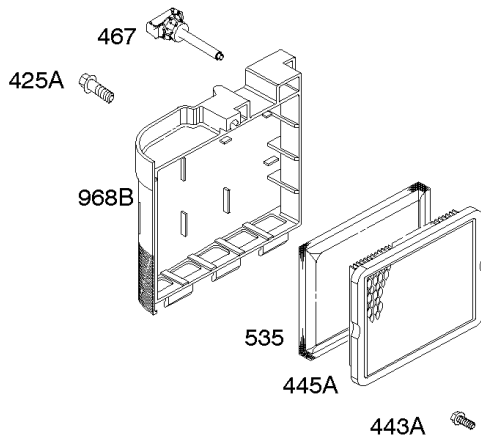

Air Cleaner, Exhaust System

REF NO	PART NO	QTY	DESCRIPTION
11B	691923		Tube-Breather
81	691740		Lock-Muffler Screw
163	795629		Gasket-Air Cleaner
291	593208		Thermostat
300	593819		Muffler -Used After Code Date 13121500
300	692038		Muffler -Used Before Code Date 13121600
346	593440		Screw -(Spark Arrestor)
425A	690670		Screw -(Air Cleaner Cover)
443A	692523		Screw -(Air Cleaner Primer Base)
445A	491588S		FILTER, A/C Cartridge
467	790842		Knob-Air Cleaner Cover
534A	798294		Screw -(Air Cleaner)
535	493537S		Filter-Air Cleaner Foam
536A	798293		Cleaner-Air -(3 point mounting) -Used Before Code Date 14012700
613	691340		Screw -(Muffler) (1/4-20 x 2.75 Inches Total Length, 2.25 Inch Shoulder Length)
613	790833		Screw -(Muffler) (1/4-20 x 2.75 Inches Total Length, 2.08 Inch Shoulder Length)
676	396548		Deflector-Muffler
676A	393756		Deflector-Muffler
676B	397931		Deflector-Muffler
676E	393760		DEFLECTOR, Muffler
676C	493871		Deflector-Muffler
676F	590745		Deflector-Muffler
677	690661		SCREW -(Muffler Deflector) (Thread Forming)
677A	593440		Screw -(Muffler Deflector) (Self-Drilling & Tapping)
725	590459		Shield-Heat
725A	590460		Shield-Heat
832	593875		Guard-Muffler
832E	793568		Guard-Muffler
836	690664		Screw -(Muffler Guard)
836C	790745		Screw -(Muffler Guard)
875	593580		Base-Air Cleaner -(2 Point Mounting) -Used After Code Date 14041300
883	691881		Gasket-Exhaust
883A	793497		Gasket-Exhaust
966B	795259		Base-Air Cleaner Primer -(3 point mounting) -Used Before Code Date 14041400
968B	692298		Cover-Air Cleaner
976	694395		Primer-Carburetor
994	398067		Arrestor-Spark