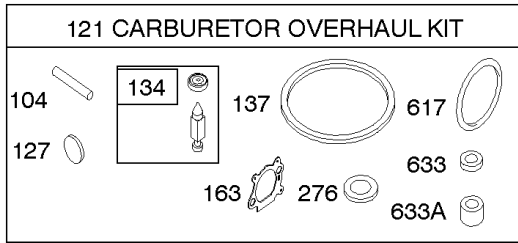

Electric Starter, Gasket Kits, Gasket and Carburetor Overhaul Kits

REF NO	PART NO	QTY	DESCRIPTION
3	299819S		SEAL, Oil -(Magneto Side)
7	799875		Gasket-Cylinder Head
9	699833		Gasket-Breather
12	692232		Gasket-Crankcase
20	399781S		Seal-Oil -(PTO Side)
51	272199S		Gasket-Intake
51A	794306		Gasket-Intake
104	797622		Pin-Float Hinge
121	498260		Kit-Carburetor Overhaul
127	694468		Plug-Welch
134	398188		Kit-Needle/Seat -(Mow N Stow)
137	796610		Gasket-Float Bowl
163	795629		Gasket-Air Cleaner
276	271716		Washer-Sealing
309	799045		Motor-Starter
358	590508		Gasket Set-Engine
524	692296		Seal-Dipstick Tube
585	691879		Gasket-Breather Passage
617	270344S		Seal-O Ring -(Intake Manifold)
633	691321		Seal-Choke/Throttle Shaft
633A	693867		Seal-Choke/Throttle Shaft
668	493823		Spacer
697	691127		SCREW -(Starter Motor) (Drive Cap) (1/4-20x.75)
742	93941		RETAINER, E Ring
842	691031		SEAL, O-Ring -(Dipstick Tube)
853	695268		Adapter-Wire
883	691881		Gasket-Exhaust
920	691656		SOLENOID, Starter
937A	799420		Spline-Starter
1095	590507		Gasket Set-Valve