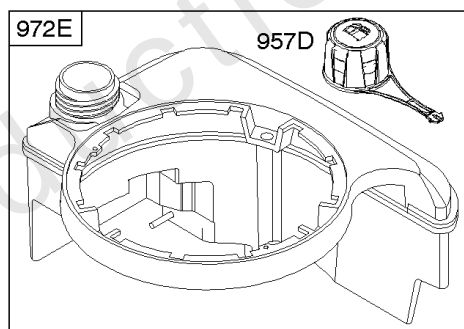

Fuel Supply

REF NO	PART NO	QTY	DESCRIPTION
187	791766		LINE, Fuel -(Cut To Required Length)
187A	791873		Line-Fuel -(Molded)
187B	791891		Line-Fuel -(Includes Filter)
190	690940		SCREW -(Fuel Tank)
240	298090S		Filter-Fuel
601	791850		CLAMP, Hose
601A	691038		CLAMP, Hose
670	692294		Spacer-Fuel Tank
957	591003		Cap-Fuel Tank -(1/4 Turn Cap - Red)
957	799585		Cap-Fuel Tank -(1/4 Turn Cap - Black)
957A	692046		Cap-Fuel Tank -(Threaded)(Vented)
957D	796577		Cap-Fuel Tank
958	698183		VALVE, Fuel Shut Off
972B	699374		Tank-Fuel -(Threaded)
972F	590490		Tank-Fuel -(1/4 Turn Cap - Black)
972E	796578		Tank-Fuel -(Flourinated)
1059	692311		Kit-Screw/Washer