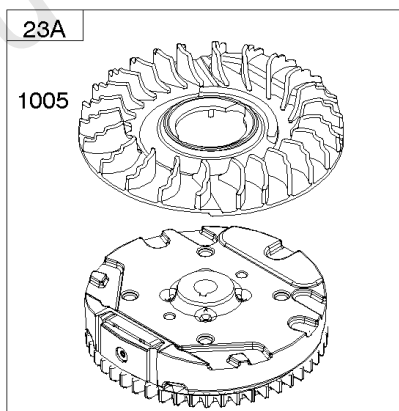

1036 EMISSIONS LABEL

Blower Housing, Flywheel, Ignition, Rewind Starter

REF NO	PART NO	QTY	DESCRIPTION
23B	790536		Flywheel
37	793756		Guard-Flywheel
55	691421		Housing-Rewind Starter
58	697316		Rope-Starter -(Cut To Required Length)
60	281434S		Grip-Starter Rope
60C	799716		Grip-Starter Rope
65	690837		Screw -(Rewind Starter)
78	691108		SCREW -(Flywheel Guard)
304	493294		Housing-Blower
305	691108		SCREW -(Blower Housing)
332	690662		Nut -(Flywheel)
333	590454		Armature-Magneto
333A	590455		Armature-Magneto
334	691061		SCREW -(Magneto Armature)
362	793351		Shield-Spark Plug
363	19069		Puller-Flywheel
455	791960		Cup-Flywheel
456	692299		Plate-Pawl Friction
459	281505S		PAWL, Ratchet
474	691991		Alternator
592	690800		Nut -(Rewind Starter)
597	691696		Screw -(Pawl Friction Plate)
608	497680		Starter-Rewind
635	66538S		BOOT, Spark Plug
689	691855		SPRING, Friction
851	493880S		TERMINAL, Spark Plug
851A	692424		Terminal-Spark Plug
910	691094		Stud -(Alternator)
925	795403		Cover-Linkage
946	691738		Stop-Rope
1005	691346		Fan-Flywheel
1036	-----		Label-Emissions -(Available From A Briggs & Stratton Authorized Dealer)
1119	692979		Screw -(Alternator)
1210	498144		Pulley/Spring Assembly -(Pulley) (Pulley)
1211	498144		Pulley/Spring Assembly -(Spring) (Spring)
1386	790848		Vane-Air -(Autochoke System)
1387	790849		Spring-Air Vane
1388	790850		Screw -(Air Vane) (Auto Choke System)