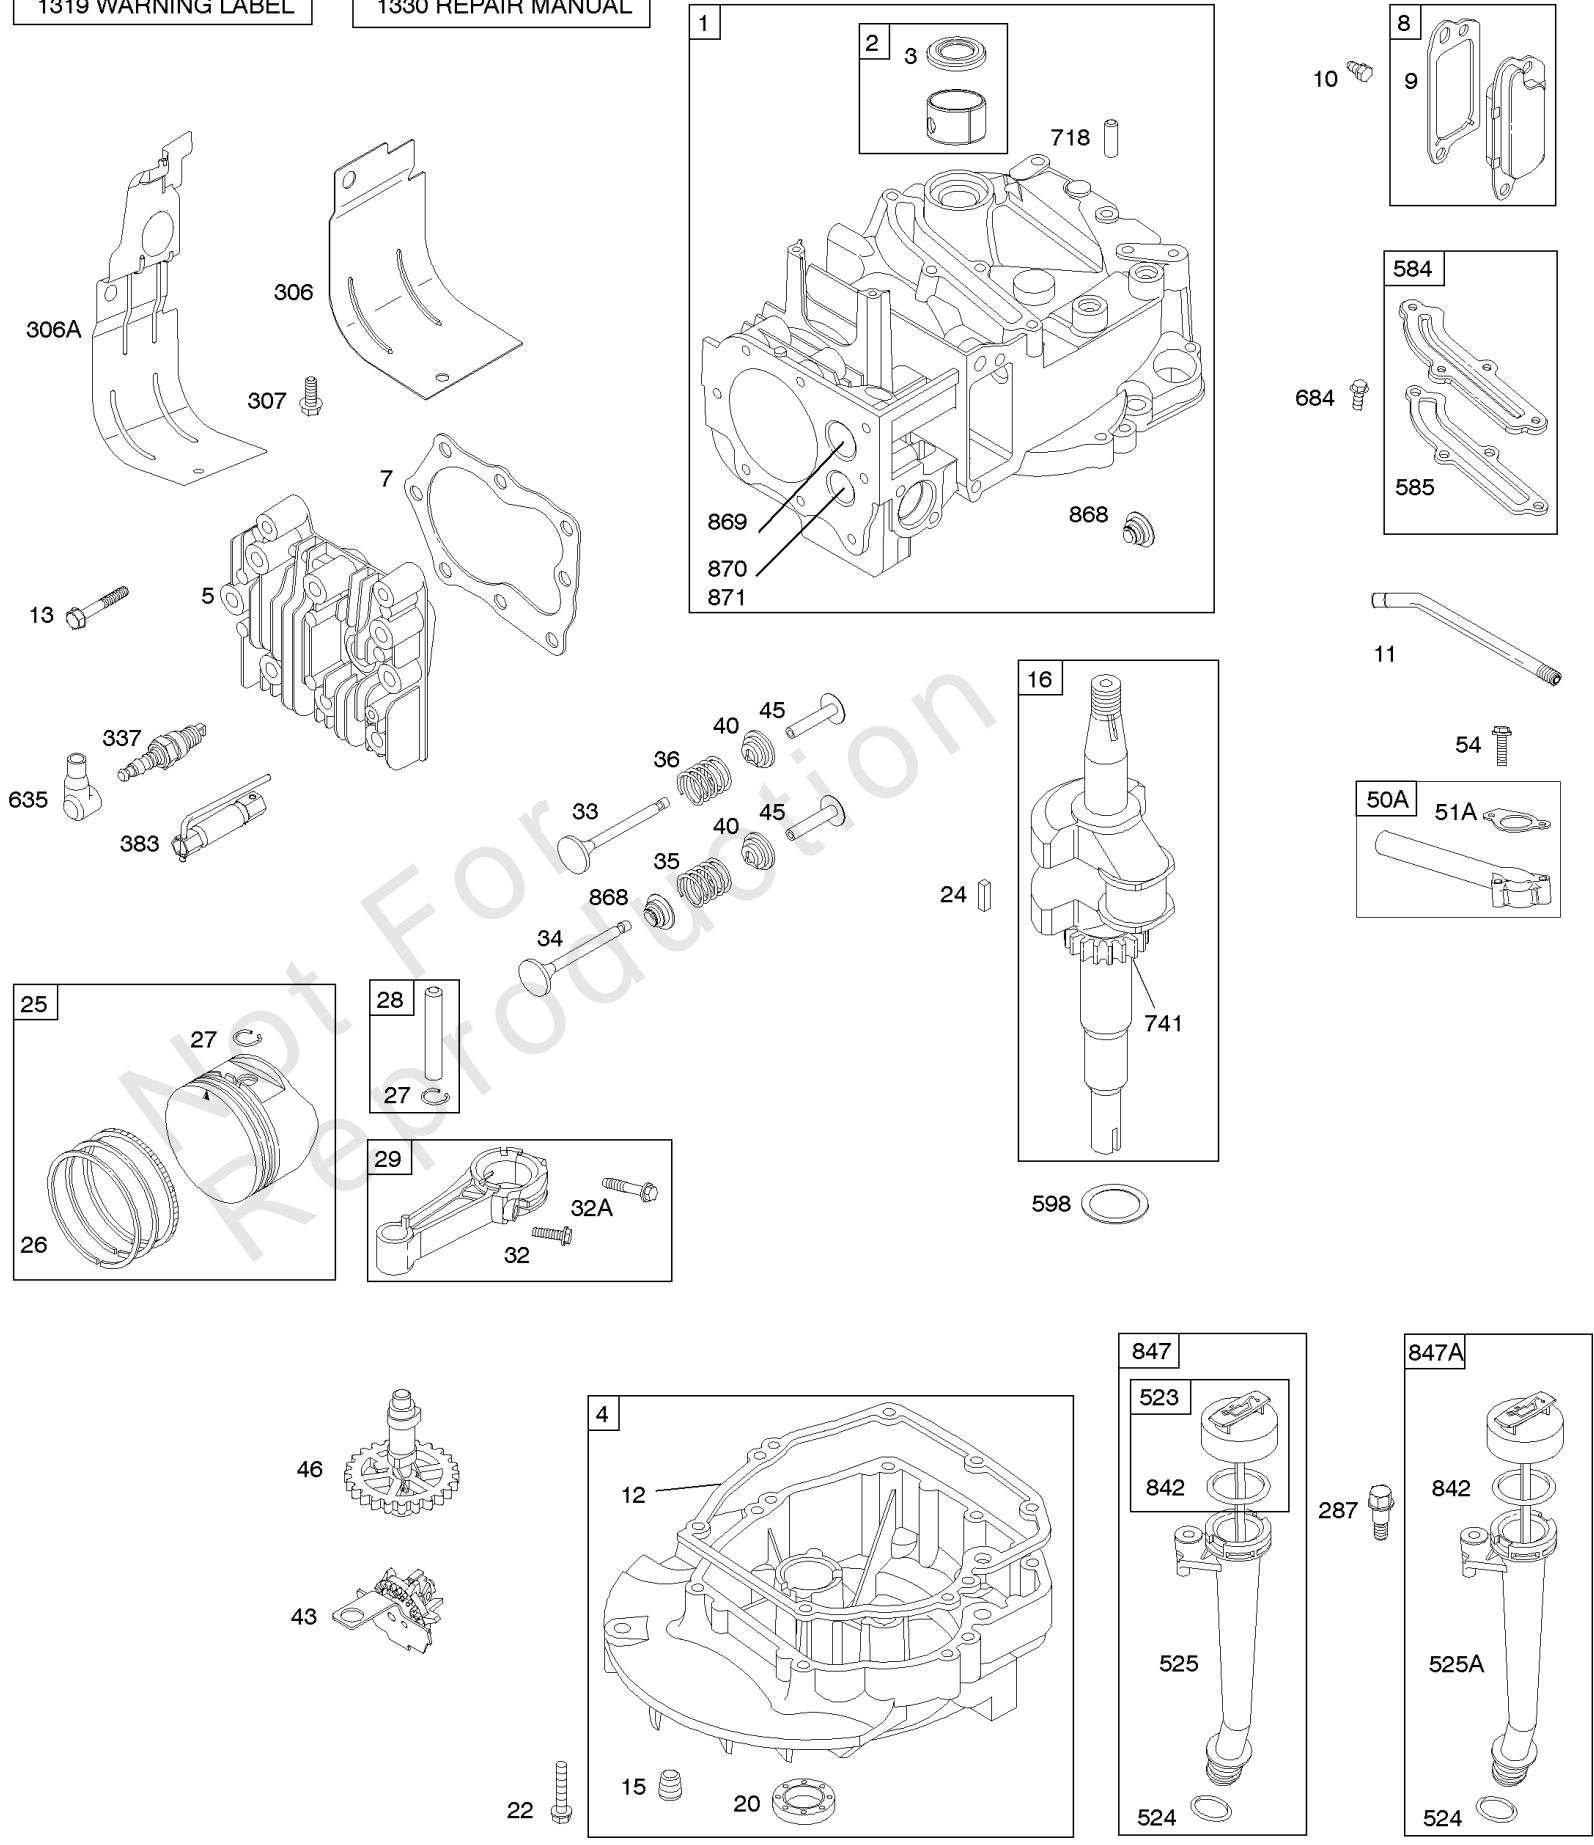

1319 WARNING LABEL

1330 REPAIR MANUAL

Camshaft, Crankshaft, Cylinder, Engine Sump, Lubrication, Pistion Group, Valves

REF NO	PART NO	QTY	DESCRIPTION
306	690450		Shield-Cylinder
306A	790836		Shield-Cylinder
307	690345		Screw -(Cylinder Shield)
337	593941		Plug-Spark -(Resistor)
383	89838S		Wrench-Spark Plug
523	499621		Dipstick
524	692296		Seal-Dipstick Tube
525	495265		Tube-Dipstick
525A	593806		Tube-Dipstick
584	697734		Cover-Breather Passage
585	691879		Gasket-Breather Passage
598	592587		Shim-End Play -(Crankshaft or Camshaft Bearing) (0.012" Thick)
635	66538S		BOOT, Spark Plug
684	690345		Screw -(Breather Passage Cover)
718	690959		PIN, Locating
741	797521		Gear-Timing -(Metal)
842	691031		SEAL, O-Ring -(Dipstick Tube)
847	692047		Dipstick/Tube Assembly
847A	593808		Dipstick/Tube Assembly -(Mow N Stow)
868	590410		Seal-Valve
869	691155		Seat-Valve -(Intake)
870	690380		Seat-Valve -(Exhaust)
871	590409		Bushing-Valve Guide
1319	794467		LABEL, Warning
1330	270962		Repair Manual