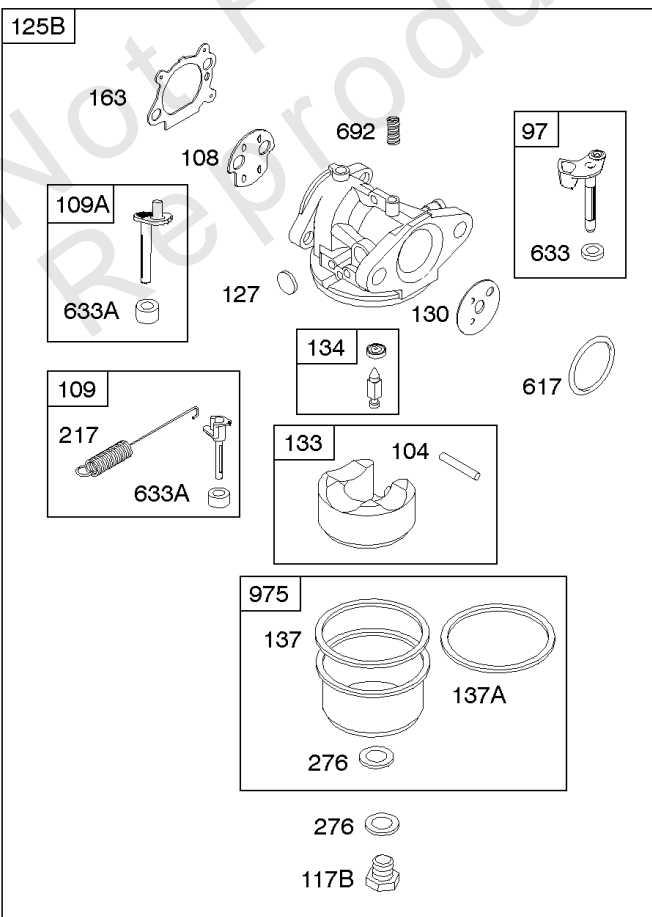

276
118

118A
276A

118B
276A

118C
276A