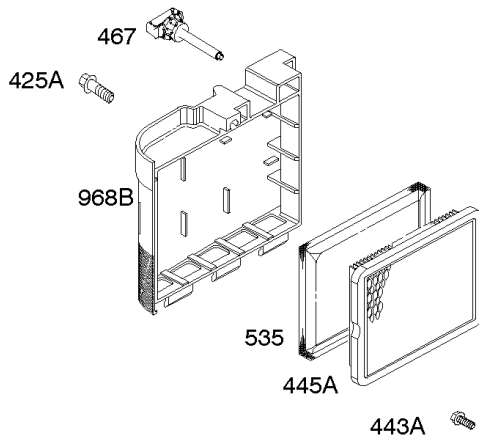

Air Cleaner, Exhaust System

REF NO	PART NO	QTY	DESCRIPTION
11B	691923		Tube-Breather
81	691740		Lock-Muffler Screw
163	795629		Gasket-Air Cleaner
291	593208		Thermostat
300	593819		Muffler -Used After Code Date 13121500
300	692038		Muffler -Used Before Code Date 13121600
346	593440		Screw -(Spark Arrestor)
425A	690670		Screw -(Air Cleaner Cover)
443A	692523		Screw -(Air Cleaner Primer Base)
445A	491588S		FILTER, A/C Cartridge
467	790842		Knob-Air Cleaner Cover
534A	798294		Screw -(Air Cleaner)
535	493537S		Filter-Air Cleaner Foam
536A	798293		Cleaner-Air -(3 point mounting) -Used Before Code Date 14012700
613	691340		Screw -(Muffler) (1/4-20 x 2.75 Inches Total Length, 2.25 Inch Shoulder Length)
613	790833		Screw -(Muffler) (1/4-20 x 2.75 Inches Total Length, 2.08 Inch Shoulder Length)
676	396548		Deflector-Muffler
676A	393756		Deflector-Muffler
676B	397931		Deflector-Muffler
676E	393760		DEFLECTOR, Muffler
676C	493871		Deflector-Muffler
676F	590745		Deflector-Muffler
677	690661		SCREW -(Muffler Deflector) (Thread Forming)
677A	593440		Screw -(Muffler Deflector) (Self-Drilling & Tapping)
725	590459		Shield-Heat
725A	590460		Shield-Heat
832	593875		Guard-Muffler
832E	793568		Guard-Muffler
836	690664		Screw -(Muffler Guard)
836C	790745		Screw -(Muffler Guard)
875	593580		Base-Air Cleaner -(2 Point Mounting) -Used After Code Date 14041300
883	691881		Gasket-Exhaust
883A	793497		Gasket-Exhaust
966B	795259		Base-Air Cleaner Primer -(3 point mounting) -Used Before Code Date 14041400
968B	692298		Cover-Air Cleaner
976	694395		Primer-Carburetor
994	398067		Arrestor-Spark