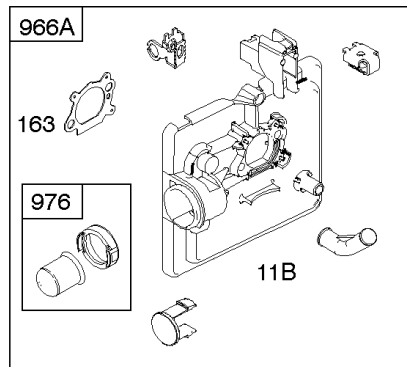

Air Cleaner, Exhaust System

REF NO	PART NO	QTY	DESCRIPTION
11B	691923		Tube-Breather
81	691740		Lock-Muffler Screw
163	795629		Gasket-Air Cleaner
291	593208		Thermostat
300	593819		Muffler -Used After Code Date 13121500
300	692038		Muffler -Used Before Code Date 13121600
346	593440		Screw -(Spark Arrestor)
425A	690670		Screw -(Air Cleaner Cover)
443A	692523		Screw -(Air Cleaner Primer Base)
445A	491588S		FILTER, A/C Cartridge
467	790842		Knob-Air Cleaner Cover
534A	798294		Screw -(Air Cleaner)
535	493537S		Filter-Air Cleaner Foam
536A	798293		Cleaner-Air -(3 point mounting) -Used Before Code Date 14012700
613	691340		Screw -(Muffler) (1/4-20 x 2.75 Inches Total Length, 2.25 Inch Shoulder Length)
613	790833		Screw -(Muffler) (1/4-20 x 2.75 Inches Total Length, 2.08 Inch Shoulder Length)
676	396548		Deflector-Muffler
676A	393756		Deflector-Muffler
676B	397931		Deflector-Muffler
676E	393760		DEFLECTOR, Muffler
676C	493871		Deflector-Muffler
676F	590745		Deflector-Muffler
677	690661		SCREW -(Muffler Deflector) (Thread Forming)
677A	593440		Screw -(Muffler Deflector) (Self-Drilling & Tapping)
725	590459		Shield-Heat
725A	590460		Shield-Heat
832	593875		Guard-Muffler
832E	793568		Guard-Muffler
836	690664		Screw -(Muffler Guard)
836C	790745		Screw -(Muffler Guard)
875	593580		Base-Air Cleaner -(2 Point Mounting) -Used After Code Date 14041300
883	691881		Gasket-Exhaust
883A	793497		Gasket-Exhaust
966B	795259		Base-Air Cleaner Primer -(3 point mounting) -Used Before Code Date 14041400
968B	692298		Cover-Air Cleaner
976	694395		Primer-Carburetor
994	398067		Arrestor-Spark