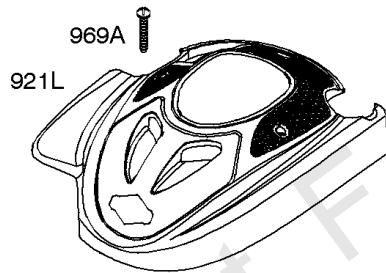

Blower Housing/Shrouds

REF NO	PART NO	QTY	DESCRIPTION
563	691138		Screw -(Debris Screen Guard)
564	690664		Screw -(Control Cover)
564B	698589		Screw -(Control Cover)
604	691757		Cover-Control
604B	790703		Cover-Control
604C	792418		Cover-Control -(NO LONGER AVAILABLE)
703	696309		Clip
921B	692931		Cover-Blower Housing
921Y	591955		Cover-Blower Housing
921C	695889		Cover-Blower Housing
921F	697343		Cover-Blower Housing
921K	699984		Cover-Blower Housing
921J	790036		Cover-Blower Housing
921L	791026		Cover-Blower Housing
921M	792652		Cover-Blower Housing
921N	792675		Cover-Blower Housing
921U	794355		Cover-Blower Housing
921G	795064		Cover-Blower Housing
921X	796706		Cover-Blower Housing
930	691919		Guard-Rewind
949	696306		Guard-Debris Screen
969	690700		Screw -(Blower Housing Cover)
969A	691138		Screw -(Blower Housing Cover)
997	696310		Shield-Debris