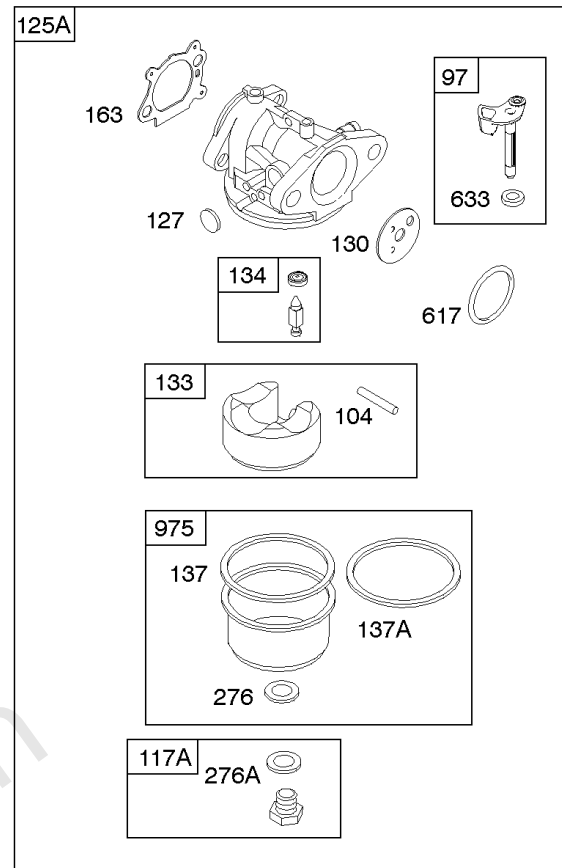

276
118

118A
276A

118B
276A

118C
276A