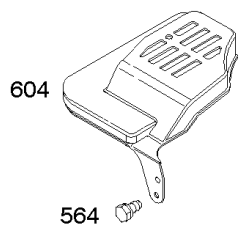

Blower Housing/Shrouds

REF NO	PART NO	QTY	DESCRIPTION
563	691138		Screw -(Debris Screen Guard)
564	690664		Screw -(Control Cover)
564B	698589		Screw -(Control Cover)
604	691757		Cover-Control
604B	790703		Cover-Control
604C	792418		Cover-Control -(NO LONGER AVAILABLE)
703	696309		Clip
921B	692931		Cover-Blower Housing
921Y	591955		Cover-Blower Housing
921C	695889		Cover-Blower Housing
921F	697343		Cover-Blower Housing
921K	699984		Cover-Blower Housing
921J	790036		Cover-Blower Housing
921L	791026		Cover-Blower Housing
921M	792652		Cover-Blower Housing
921N	792675		Cover-Blower Housing
921U	794355		Cover-Blower Housing
921G	795064		Cover-Blower Housing
921X	796706		Cover-Blower Housing
930	691919		Guard-Rewind
949	696306		Guard-Debris Screen
969	690700		Screw -(Blower Housing Cover)
969A	691138		Screw -(Blower Housing Cover)
997	696310		Shield-Debris