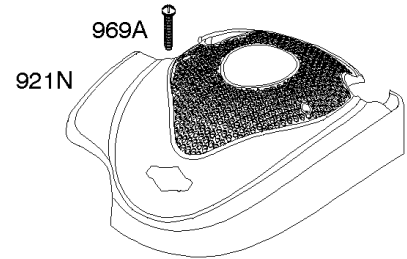

Blower Housing/Shrouds

REF NO	PART NO	QTY	DESCRIPTION
563	691138		Screw -(Debris Screen Guard)
564	690664		Screw -(Control Cover)
564B	698589		Screw -(Control Cover)
604	691757		Cover-Control
604B	790703		Cover-Control
604C	792418		Cover-Control -(NO LONGER AVAILABLE)
703	696309		Clip
921B	692931		Cover-Blower Housing
921Y	591955		Cover-Blower Housing
921C	695889		Cover-Blower Housing
921F	697343		Cover-Blower Housing
921K	699984		Cover-Blower Housing
921J	790036		Cover-Blower Housing
921L	791026		Cover-Blower Housing
921M	792652		Cover-Blower Housing
921N	792675		Cover-Blower Housing
921U	794355		Cover-Blower Housing
921G	795064		Cover-Blower Housing
921X	796706		Cover-Blower Housing
930	691919		Guard-Rewind
949	696306		Guard-Debris Screen
969	690700		Screw -(Blower Housing Cover)
969A	691138		Screw -(Blower Housing Cover)
997	696310		Shield-Debris