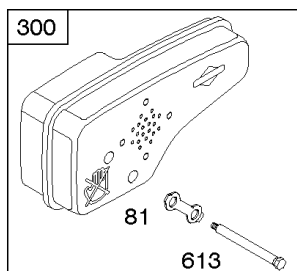

Air Cleaner, Exhaust System

REF NO	PART NO	QTY	DESCRIPTION
11B	691923		Tube-Breather
81	691740		Lock-Muffler Screw
163	795629		Gasket-Air Cleaner
291	593208		Thermostat
300	593819		Muffler -Used After Code Date 13121500
300	692038		Muffler -Used Before Code Date 13121600
346	593440		Screw -(Spark Arrestor)
425A	690670		Screw -(Air Cleaner Cover)
443A	692523		Screw -(Air Cleaner Primer Base)
445A	491588S		FILTER, A/C Cartridge
467	790842		Knob-Air Cleaner Cover
534A	798294		Screw -(Air Cleaner)
535	493537S		Filter-Air Cleaner Foam
536A	798293		Cleaner-Air -(3 point mounting) -Used Before Code Date 14012700
613	691340		Screw -(Muffler) (1/4-20 x 2.75 Inches Total Length, 2.25 Inch Shoulder Length)
613	790833		Screw -(Muffler) (1/4-20 x 2.75 Inches Total Length, 2.08 Inch Shoulder Length)
676	396548		Deflector-Muffler
676A	393756		Deflector-Muffler
676B	397931		Deflector-Muffler
676E	393760		DEFLECTOR, Muffler
676C	493871		Deflector-Muffler
676F	590745		Deflector-Muffler
677	690661		SCREW -(Muffler Deflector) (Thread Forming)
677A	593440		Screw -(Muffler Deflector) (Self-Drilling & Tapping)
725	590459		Shield-Heat
725A	590460		Shield-Heat
832	593875		Guard-Muffler
832E	793568		Guard-Muffler
836	690664		Screw -(Muffler Guard)
836C	790745		Screw -(Muffler Guard)
875	593580		Base-Air Cleaner -(2 Point Mounting) -Used After Code Date 14041300
883	691881		Gasket-Exhaust
883A	793497		Gasket-Exhaust
966B	795259		Base-Air Cleaner Primer -(3 point mounting) -Used Before Code Date 14041400
968B	692298		Cover-Air Cleaner
976	694395		Primer-Carburetor
994	398067		Arrestor-Spark