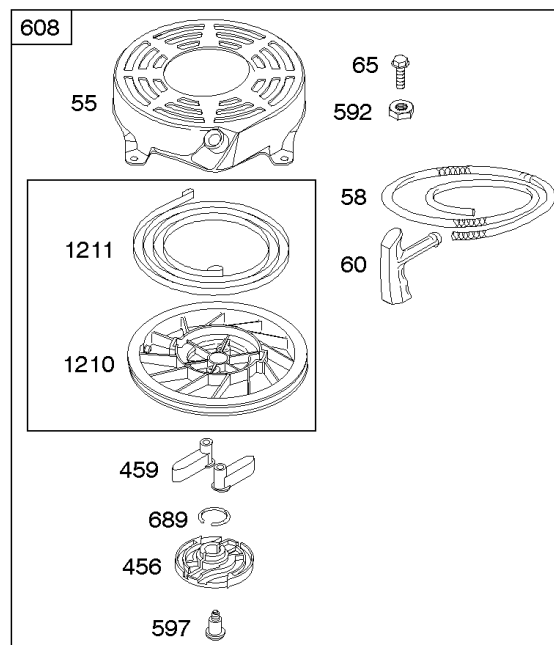

1036 EMISSIONS LABEL

Blower Housing, Flywheel, Ignition, Rewind Starter

REF NO	PART NO	QTY	DESCRIPTION
23B	790536		Flywheel
37	793756		Guard-Flywheel
55	691421		Housing-Rewind Starter
58	697316		Rope-Starter -(Cut To Required Length)
60	281434S		Grip-Starter Rope
60C	799716		Grip-Starter Rope
65	690837		Screw -(Rewind Starter)
78	691108		SCREW -(Flywheel Guard)
304	493294		Housing-Blower
305	691108		SCREW -(Blower Housing)
332	690662		Nut -(Flywheel)
333	590454		Armature-Magneto
333A	590455		Armature-Magneto
334	691061		SCREW -(Magneto Armature)
362	793351		Shield-Spark Plug
363	19069		Puller-Flywheel
455	791960		Cup-Flywheel
456	692299		Plate-Pawl Friction
459	281505S		PAWL, Ratchet
474	691991		Alternator
592	690800		Nut -(Rewind Starter)
597	691696		Screw -(Pawl Friction Plate)
608	497680		Starter-Rewind
635	66538S		BOOT, Spark Plug
689	691855		SPRING, Friction
851	493880S		TERMINAL, Spark Plug
851A	692424		Terminal-Spark Plug
910	691094		Stud -(Alternator)
925	795403		Cover-Linkage
946	691738		Stop-Rope
1005	691346		Fan-Flywheel
1036	-----		Label-Emissions -(Available From A Briggs & Stratton Authorized Dealer)
1119	692979		Screw -(Alternator)
1210	498144		Pulley/Spring Assembly -(Pulley) (Pulley)
1211	498144		Pulley/Spring Assembly -(Spring) (Spring)
1386	790848		Vane-Air -(Autochoke System)
1387	790849		Spring-Air Vane
1388	790850		Screw -(Air Vane) (Auto Choke System)