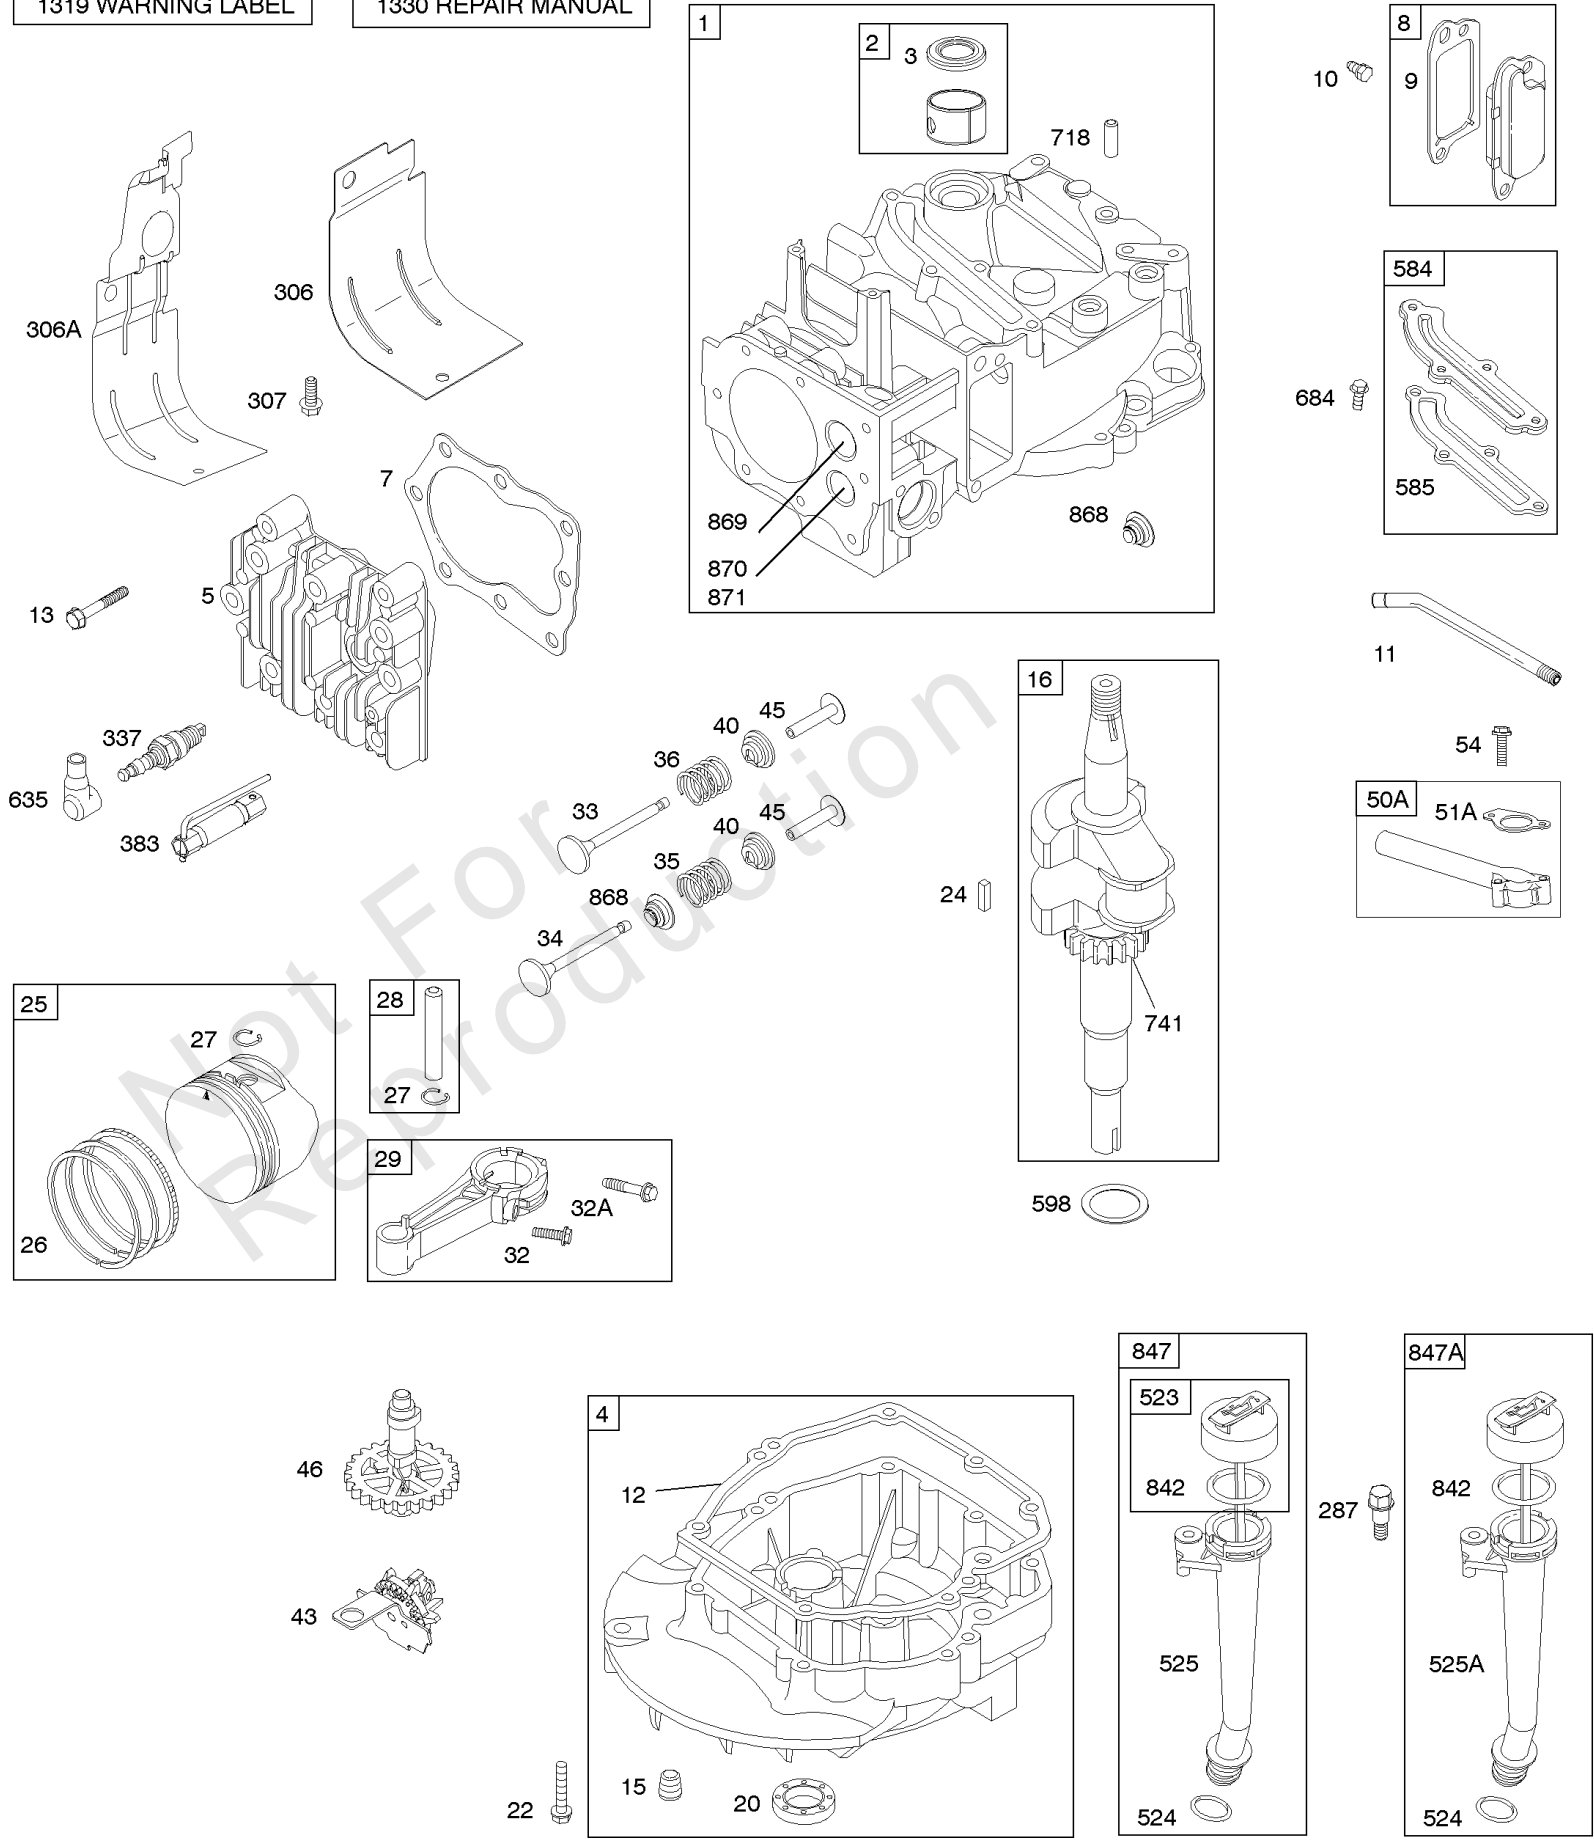

1319 WARNING LABEL

1330 REPAIR MANUAL

Camshaft, Crankshaft, Cylinder, Engine Sump, Lubrication, Pistion Group, Valves

REF NO	PART NO	QTY	DESCRIPTION
1	592645		Cylinder Assembly
2	796961		Kit-Bushing/Seal -(Magneto Side)
3	299819S		SEAL, Oil -(Magneto Side)
4	493279		Sump, Engine
5	590411		Head-Cylinder
7	799875		Gasket-Cylinder Head
8	590395		Breather Assembly
9	699833		Gasket-Breather
10	691125		Screw -(Breather Assembly)
11	691781		Tube-Breather
12	692232		Gasket-Crankcase
13	590422		Screw -(Cylinder Head)
15	691680		PLUG, Oil Drain -(3/8"-18 NPTF - Internal 3/8" Sq)
15	690946		PLUG, Oil Drain -(3/8"-18 NPTF-External 7/16" Sq)
16	797018		Crankshaft
20	399781S		Seal-Oil -(PTO Side)
22	691092		Screw -(Crankcase Cover/Sump)
24	222698S		KEY, Flywheel
25	590404		Piston Assembly -(Standard)
25	590405		Piston Assembly -(.020" Oversize)
26	590402		Ring Set -(Standard)
26	590403		Ring Set -(.020" Oversize)
27	691588		Lock-Piston Pin
28	298909		Pin-Piston
29	797306		Rod-Connecting
32	691664		Screw -(Connecting Rod)
32A	695759		Screw -(Connecting Rod)
33	590394		Valve-Exhaust
34	590393		Valve-Intake
35	691270		Spring-Valve -(Intake)
36	691270		Spring-Valve -(Exhaust)
40	692194		Retainer-Valve
43	691997		Slinger-Governor/Oil
45	690548		Tappet-Valve
46	691449		Camshaft
50A	794305		Manifold-Intake
51A	794306		Gasket-Intake
54	691650		Screw -(Intake Manifold)
287	690940		SCREW -(Dipstick Tube)