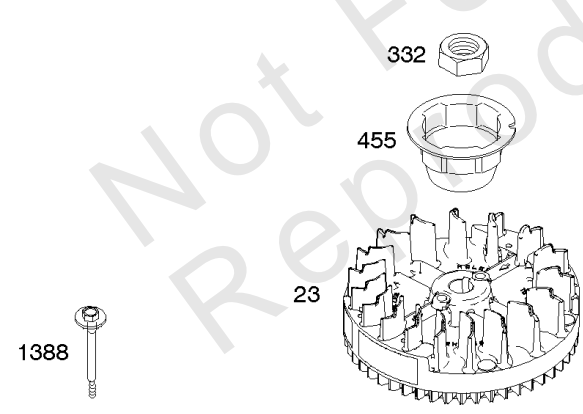

1036 EMISSIONS LABEL

Blower Housing, Flywheel, Ignition, Rewind Starter

REF NO	PART NO	QTY	DESCRIPTION
23B	790536		Flywheel
37	793756		Guard-Flywheel
55	691421		Housing-Rewind Starter
58	697316		Rope-Starter -(Cut To Required Length)
60	281434S		Grip-Starter Rope
60C	799716		Grip-Starter Rope
65	690837		Screw -(Rewind Starter)
78	691108		SCREW -(Flywheel Guard)
304	493294		Housing-Blower
305	691108		SCREW -(Blower Housing)
332	690662		Nut -(Flywheel)
333	590454		Armature-Magneto
333A	590455		Armature-Magneto
334	691061		SCREW -(Magneto Armature)
362	793351		Shield-Spark Plug
363	19069		Puller-Flywheel
455	791960		Cup-Flywheel
456	692299		Plate-Pawl Friction
459	281505S		PAWL, Ratchet
474	691991		Alternator
592	690800		Nut -(Rewind Starter)
597	691696		Screw -(Pawl Friction Plate)
608	497680		Starter-Rewind
635	66538S		BOOT, Spark Plug
689	691855		SPRING, Friction
851	493880S		TERMINAL, Spark Plug
851A	692424		Terminal-Spark Plug
910	691094		Stud -(Alternator)
925	795403		Cover-Linkage
946	691738		Stop-Rope
1005	691346		Fan-Flywheel
1036	-----		Label-Emissions -(Available From A Briggs & Stratton Authorized Dealer)
1119	692979		Screw -(Alternator)
1210	498144		Pulley/Spring Assembly -(Pulley) (Pulley)
1211	498144		Pulley/Spring Assembly -(Spring) (Spring)
1386	790848		Vane-Air -(Autochoke System)
1387	790849		Spring-Air Vane
1388	790850		Screw -(Air Vane) (Auto Choke System)