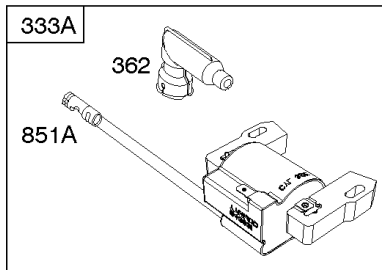

1036 EMISSIONS LABEL

Blower Housing, Flywheel, Ignition, Rewind Starter

REF NO	PART NO	QTY	DESCRIPTION
23B	790536		Flywheel
37	793756		Guard-Flywheel
55	691421		Housing-Rewind Starter
58	697316		Rope-Starter -(Cut To Required Length)
60	281434S		Grip-Starter Rope
60C	799716		Grip-Starter Rope
65	690837		Screw -(Rewind Starter)
78	691108		SCREW -(Flywheel Guard)
304	493294		Housing-Blower
305	691108		SCREW -(Blower Housing)
332	690662		Nut -(Flywheel)
333	590454		Armature-Magneto
333A	590455		Armature-Magneto
334	691061		SCREW -(Magneto Armature)
362	793351		Shield-Spark Plug
363	19069		Puller-Flywheel
455	791960		Cup-Flywheel
456	692299		Plate-Pawl Friction
459	281505S		PAWL, Ratchet
474	691991		Alternator
592	690800		Nut -(Rewind Starter)
597	691696		Screw -(Pawl Friction Plate)
608	497680		Starter-Rewind
635	66538S		BOOT, Spark Plug
689	691855		SPRING, Friction
851	493880S		TERMINAL, Spark Plug
851A	692424		Terminal-Spark Plug
910	691094		Stud -(Alternator)
925	795403		Cover-Linkage
946	691738		Stop-Rope
1005	691346		Fan-Flywheel
1036	-----		Label-Emissions -(Available From A Briggs & Stratton Authorized Dealer)
1119	692979		Screw -(Alternator)
1210	498144		Pulley/Spring Assembly -(Pulley) (Pulley)
1211	498144		Pulley/Spring Assembly -(Spring) (Spring)
1386	790848		Vane-Air -(Autochoke System)
1387	790849		Spring-Air Vane
1388	790850		Screw -(Air Vane) (Auto Choke System)