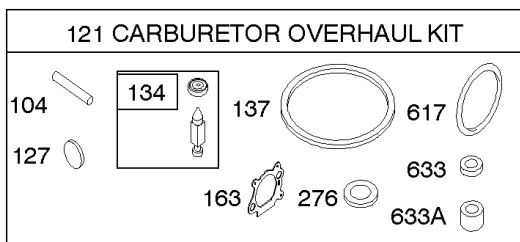

Electric Starter, Gasket Kits, Gasket and Carburetor Overhaul Kits

REF NO	PART NO	QTY	DESCRIPTION
3	299819S		SEAL, Oil -(Magneto Side)
7	799875		Gasket-Cylinder Head
9	699833		Gasket-Breather
12	692232		Gasket-Crankcase
20	399781S		Seal-Oil -(PTO Side)
51	272199S		Gasket-Intake
51A	794306		Gasket-Intake
104	797622		Pin-Float Hinge
121	498260		Kit-Carburetor Overhaul
127	694468		Plug-Welch
134	398188		Kit-Needle/Seat -(Mow N Stow)
137	796610		Gasket-Float Bowl
163	795629		Gasket-Air Cleaner
276	271716		Washer-Sealing
309	799045		Motor-Starter
358	590508		Gasket Set-Engine
524	692296		Seal-Dipstick Tube
585	691879		Gasket-Breather Passage
617	270344S		Seal-O Ring -(Intake Manifold)
633	691321		Seal-Choke/Throttle Shaft
633A	693867		Seal-Choke/Throttle Shaft
668	493823		Spacer
697	691127		SCREW -(Starter Motor) (Drive Cap) (1/4-20x.75)
742	93941		RETAINER, E Ring
842	691031		SEAL, O-Ring -(Dipstick Tube)
853	695268		Adapter-Wire
883	691881		Gasket-Exhaust
920	691656		SOLENOID, Starter
937A	799420		Spline-Starter
1095	590507		Gasket Set-Valve