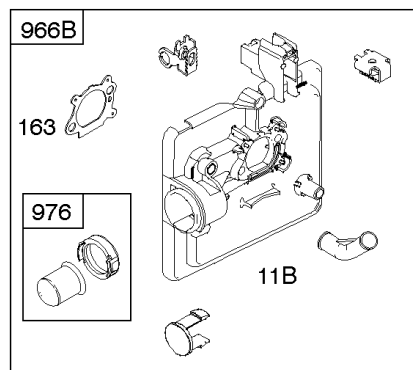

Air Cleaner, Exhaust System

REF NO	PART NO	QTY	DESCRIPTION
11B	691923		Tube-Breather
81	691740		Lock-Muffler Screw
163	795629		Gasket-Air Cleaner
291	593208		Thermostat
300	593819		Muffler -Used After Code Date 13121500
300	692038		Muffler -Used Before Code Date 13121600
346	593440		Screw -(Spark Arrestor)
425A	690670		Screw -(Air Cleaner Cover)
443A	692523		Screw -(Air Cleaner Primer Base)
445A	491588S		FILTER, A/C Cartridge
467	790842		Knob-Air Cleaner Cover
534A	798294		Screw -(Air Cleaner)
535	493537S		Filter-Air Cleaner Foam
536A	798293		Cleaner-Air -(3 point mounting) -Used Before Code Date 14012700
613	691340		Screw -(Muffler) (1/4-20 x 2.75 Inches Total Length, 2.25 Inch Shoulder Length)
613	790833		Screw -(Muffler) (1/4-20 x 2.75 Inches Total Length, 2.08 Inch Shoulder Length)
676	396548		Deflector-Muffler
676A	393756		Deflector-Muffler
676B	397931		Deflector-Muffler
676E	393760		DEFLECTOR, Muffler
676C	493871		Deflector-Muffler
676F	590745		Deflector-Muffler
677	690661		SCREW -(Muffler Deflector) (Thread Forming)
677A	593440		Screw -(Muffler Deflector) (Self-Drilling & Tapping)
725	590459		Shield-Heat
725A	590460		Shield-Heat
832	593875		Guard-Muffler
832E	793568		Guard-Muffler
836	690664		Screw -(Muffler Guard)
836C	790745		Screw -(Muffler Guard)
875	593580		Base-Air Cleaner -(2 Point Mounting) -Used After Code Date 14041300
883	691881		Gasket-Exhaust
883A	793497		Gasket-Exhaust
966B	795259		Base-Air Cleaner Primer -(3 point mounting) -Used Before Code Date 14041400
968B	692298		Cover-Air Cleaner
976	694395		Primer-Carburetor
994	398067		Arrestor-Spark