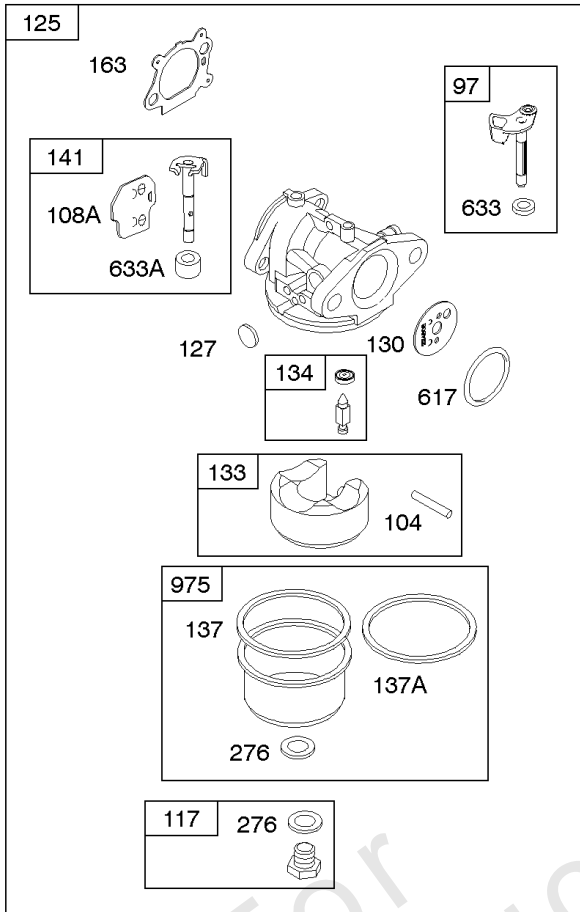

276
118

118A
276A

118B
276A

118C
276A