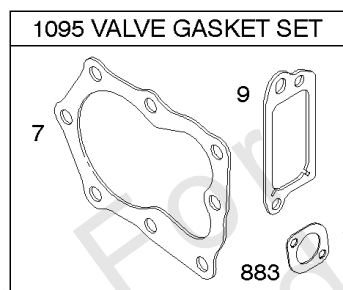

Electric Starter, Gasket Kits, Gasket and Carburetor Overhaul Kits

REF NO	PART NO	QTY	DESCRIPTION
3	299819S		SEAL, Oil -(Magneto Side)
7	799875		Gasket-Cylinder Head
9	699833		Gasket-Breather
12	692232		Gasket-Crankcase
20	399781S		Seal-Oil -(PTO Side)
51	272199S		Gasket-Intake
51A	794306		Gasket-Intake
104	797622		Pin-Float Hinge
121	498260		Kit-Carburetor Overhaul
127	694468		Plug-Welch
134	398188		Kit-Needle/Seat -(Mow N Stow)
137	796610		Gasket-Float Bowl
163	795629		Gasket-Air Cleaner
276	271716		Washer-Sealing
309	799045		Motor-Starter
358	590508		Gasket Set-Engine
524	692296		Seal-Dipstick Tube
585	691879		Gasket-Breather Passage
617	270344S		Seal-O Ring -(Intake Manifold)
633	691321		Seal-Choke/Throttle Shaft
633A	693867		Seal-Choke/Throttle Shaft
668	493823		Spacer
697	691127		SCREW -(Starter Motor) (Drive Cap) (1/4-20x.75)
742	93941		RETAINER, E Ring
842	691031		SEAL, O-Ring -(Dipstick Tube)
853	695268		Adapter-Wire
883	691881		Gasket-Exhaust
920	691656		SOLENOID, Starter
937A	799420		Spline-Starter
1095	590507		Gasket Set-Valve