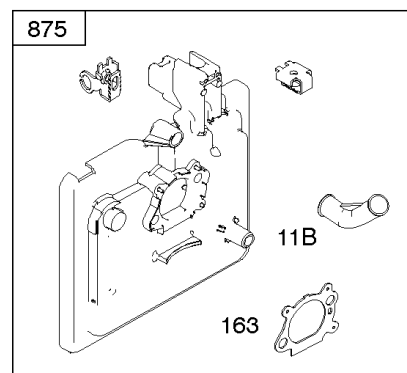

Air Cleaner, Exhaust System

REF NO	PART NO	QTY	DESCRIPTION
11B	691923		Tube-Breather
81	691740		Lock-Muffler Screw
163	795629		Gasket-Air Cleaner
291	593208		Thermostat
300	593819		Muffler -Used After Code Date 13121500
300	692038		Muffler -Used Before Code Date 13121600
346	593440		Screw -(Spark Arrestor)
425A	690670		Screw -(Air Cleaner Cover)
443A	692523		Screw -(Air Cleaner Primer Base)
445A	491588S		FILTER, A/C Cartridge
467	790842		Knob-Air Cleaner Cover
534A	798294		Screw -(Air Cleaner)
535	493537S		Filter-Air Cleaner Foam
536A	798293		Cleaner-Air -(3 point mounting) -Used Before Code Date 14012700
613	691340		Screw -(Muffler) (1/4-20 x 2.75 Inches Total Length, 2.25 Inch Shoulder Length)
613	790833		Screw -(Muffler) (1/4-20 x 2.75 Inches Total Length, 2.08 Inch Shoulder Length)
676	396548		Deflector-Muffler
676A	393756		Deflector-Muffler
676B	397931		Deflector-Muffler
676E	393760		DEFLECTOR, Muffler
676C	493871		Deflector-Muffler
676F	590745		Deflector-Muffler
677	690661		SCREW -(Muffler Deflector) (Thread Forming)
677A	593440		Screw -(Muffler Deflector) (Self-Drilling & Tapping)
725	590459		Shield-Heat
725A	590460		Shield-Heat
832	593875		Guard-Muffler
832E	793568		Guard-Muffler
836	690664		Screw -(Muffler Guard)
836C	790745		Screw -(Muffler Guard)
875	593580		Base-Air Cleaner -(2 Point Mounting) -Used After Code Date 14041300
883	691881		Gasket-Exhaust
883A	793497		Gasket-Exhaust
966B	795259		Base-Air Cleaner Primer -(3 point mounting) -Used Before Code Date 14041400
968B	692298		Cover-Air Cleaner
976	694395		Primer-Carburetor
994	398067		Arrestor-Spark