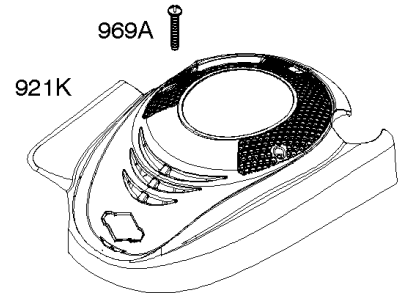

Blower Housing/Shrouds

REF NO	PART NO	QTY	DESCRIPTION
563	691138		Screw -(Debris Screen Guard)
564	690664		Screw -(Control Cover)
564B	698589		Screw -(Control Cover)
604	691757		Cover-Control
604B	790703		Cover-Control
604C	792418		Cover-Control -(NO LONGER AVAILABLE)
703	696309		Clip
921B	692931		Cover-Blower Housing
921Y	591955		Cover-Blower Housing
921C	695889		Cover-Blower Housing
921F	697343		Cover-Blower Housing
921K	699984		Cover-Blower Housing
921J	790036		Cover-Blower Housing
921L	791026		Cover-Blower Housing
921M	792652		Cover-Blower Housing
921N	792675		Cover-Blower Housing
921U	794355		Cover-Blower Housing
921G	795064		Cover-Blower Housing
921X	796706		Cover-Blower Housing
930	691919		Guard-Rewind
949	696306		Guard-Debris Screen
969	690700		Screw -(Blower Housing Cover)
969A	691138		Screw -(Blower Housing Cover)
997	696310		Shield-Debris