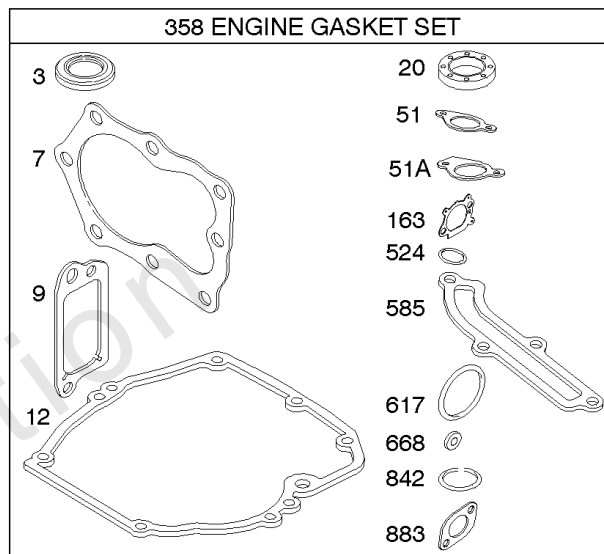

Electric Starter, Gasket Kits, Gasket and Carburetor Overhaul Kits

REF NO	PART NO	QTY	DESCRIPTION
3	299819S		SEAL, Oil -(Magneto Side)
7	799875		Gasket-Cylinder Head
9	699833		Gasket-Breather
12	692232		Gasket-Crankcase
20	399781S		Seal-Oil -(PTO Side)
51	272199S		Gasket-Intake
51A	794306		Gasket-Intake
104	797622		Pin-Float Hinge
121	498260		Kit-Carburetor Overhaul
127	694468		Plug-Welch
134	398188		Kit-Needle/Seat -(Mow N Stow)
137	796610		Gasket-Float Bowl
163	795629		Gasket-Air Cleaner
276	271716		Washer-Sealing
309	799045		Motor-Starter
358	590508		Gasket Set-Engine
524	692296		Seal-Dipstick Tube
585	691879		Gasket-Breather Passage
617	270344S		Seal-O Ring -(Intake Manifold)
633	691321		Seal-Choke/Throttle Shaft
633A	693867		Seal-Choke/Throttle Shaft
668	493823		Spacer
697	691127		SCREW -(Starter Motor) (Drive Cap) (1/4-20x.75)
742	93941		RETAINER, E Ring
842	691031		SEAL, O-Ring -(Dipstick Tube)
853	695268		Adapter-Wire
883	691881		Gasket-Exhaust
920	691656		SOLENOID, Starter
937A	799420		Spline-Starter
1095	590507		Gasket Set-Valve