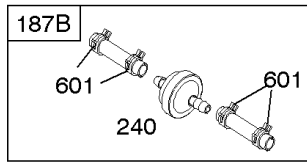

Fuel Supply

REF NO	PART NO	QTY	DESCRIPTION
187	791766		LINE, Fuel -(Cut To Required Length)
187A	791873		Line-Fuel -(Molded)
187B	791891		Line-Fuel -(Includes Filter)
190	690940		SCREW -(Fuel Tank)
240	298090S		Filter-Fuel
601	791850		CLAMP, Hose
601A	691038		CLAMP, Hose
670	692294		Spacer-Fuel Tank
957	591003		Cap-Fuel Tank -(1/4 Turn Cap - Red)
957	799585		Cap-Fuel Tank -(1/4 Turn Cap - Black)
957A	692046		Cap-Fuel Tank -(Threaded)(Vented)
957D	796577		Cap-Fuel Tank
958	698183		VALVE, Fuel Shut Off
972B	699374		Tank-Fuel -(Threaded)
972F	590490		Tank-Fuel -(1/4 Turn Cap - Black)
972E	796578		Tank-Fuel -(Flourinated)
1059	692311		Kit-Screw/Washer