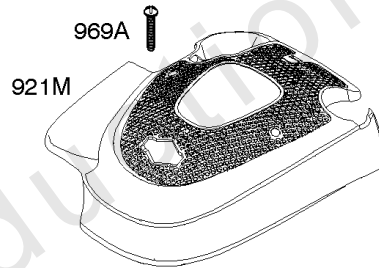

Blower Housing/Shrouds

REF NO	PART NO	QTY	DESCRIPTION
563	691138		Screw -(Debris Screen Guard)
564	690664		Screw -(Control Cover)
564B	698589		Screw -(Control Cover)
604	691757		Cover-Control
604B	790703		Cover-Control
604C	792418		Cover-Control -(NO LONGER AVAILABLE)
703	696309		Clip
921B	692931		Cover-Blower Housing
921Y	591955		Cover-Blower Housing
921C	695889		Cover-Blower Housing
921F	697343		Cover-Blower Housing
921K	699984		Cover-Blower Housing
921J	790036		Cover-Blower Housing
921L	791026		Cover-Blower Housing
921M	792652		Cover-Blower Housing
921N	792675		Cover-Blower Housing
921U	794355		Cover-Blower Housing
921G	795064		Cover-Blower Housing
921X	796706		Cover-Blower Housing
930	691919		Guard-Rewind
949	696306		Guard-Debris Screen
969	690700		Screw -(Blower Housing Cover)
969A	691138		Screw -(Blower Housing Cover)
997	696310		Shield-Debris