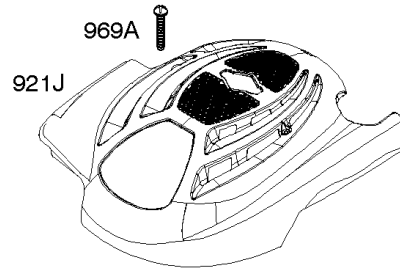

## Blower Housing, Flywheel, Ignition, Rewind Starter

REF NO	PART NO	QTY	DESCRIPTION
23B	790536		Flywheel
37	793756		Guard-Flywheel
55	691421		Housing-Rewind Starter
58	697316		Rope-Starter -(Cut To Required Length)
60	281434S		Grip-Starter Rope
60C	799716		Grip-Starter Rope
65	690837		Screw -(Rewind Starter)
78	691108		SCREW -(Flywheel Guard)
304	493294		Housing-Blower
305	691108		SCREW -(Blower Housing)
332	690662		Nut -(Flywheel)
333	590454		Armature-Magneto
333A	590455		Armature-Magneto
334	691061		SCREW -(Magneto Armature)
362	793351		Shield-Spark Plug
363	19069		Puller-Flywheel
455	791960		Cup-Flywheel
456	692299		Plate-Pawl Friction
459	281505S		PAWL, Ratchet
474	691991		Alternator
592	690800		Nut -(Rewind Starter)
597	691696		Screw -(Pawl Friction Plate)
608	497680		Starter-Rewind
635	66538S		BOOT, Spark Plug
689	691855		SPRING, Friction
851	493880S		TERMINAL, Spark Plug
851A	692424		Terminal-Spark Plug
910	691094		Stud -(Alternator)
925	795403		Cover-Linkage
946	691738		Stop-Rope
1005	691346		Fan-Flywheel
1036	-----		Label-Emissions -(Available From A Briggs & Stratton Authorized Dealer)
1119	692979		Screw -(Alternator)
1210	498144		Pulley/Spring Assembly -(Pulley) (Pulley)
1211	498144		Pulley/Spring Assembly -(Spring) (Spring)
1386	790848		Vane-Air -(Autochoke System)
1387	790849		Spring-Air Vane
1388	790850		Screw -(Air Vane) (Auto Choke System)