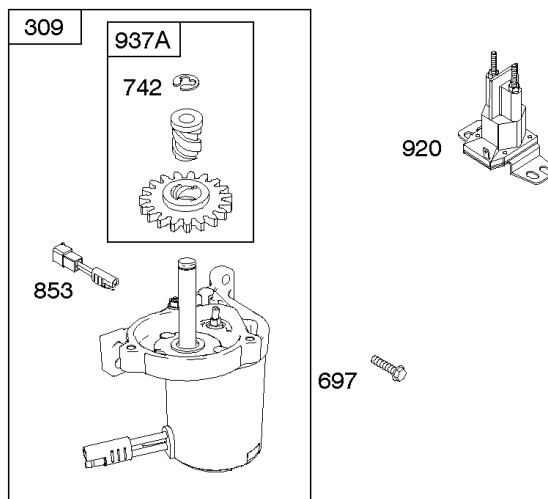

Electric Starter, Gasket Kits, Gasket and Carburetor Overhaul Kits

REF NO	PART NO	QTY	DESCRIPTION
3	299819S		SEAL, Oil -(Magneto Side)
7	799875		Gasket-Cylinder Head
9	699833		Gasket-Breather
12	692232		Gasket-Crankcase
20	399781S		Seal-Oil -(PTO Side)
51	272199S		Gasket-Intake
51A	794306		Gasket-Intake
104	797622		Pin-Float Hinge
121	498260		Kit-Carburetor Overhaul
127	694468		Plug-Welch
134	398188		Kit-Needle/Seat -(Mow N Stow)
137	796610		Gasket-Float Bowl
163	795629		Gasket-Air Cleaner
276	271716		Washer-Sealing
309	799045		Motor-Starter
358	590508		Gasket Set-Engine
524	692296		Seal-Dipstick Tube
585	691879		Gasket-Breather Passage
617	270344S		Seal-O Ring -(Intake Manifold)
633	691321		Seal-Choke/Throttle Shaft
633A	693867		Seal-Choke/Throttle Shaft
668	493823		Spacer
697	691127		SCREW -(Starter Motor) (Drive Cap) (1/4-20x.75)
742	93941		RETAINER, E Ring
842	691031		SEAL, O-Ring -(Dipstick Tube)
853	695268		Adapter-Wire
883	691881		Gasket-Exhaust
920	691656		SOLENOID, Starter
937A	799420		Spline-Starter
1095	590507		Gasket Set-Valve