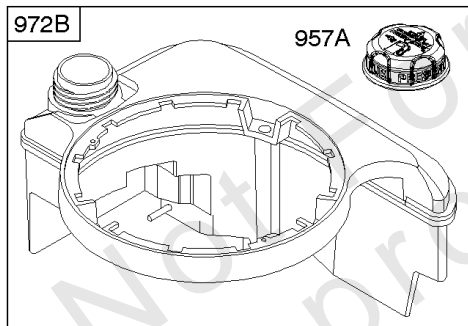

Fuel Supply

REF NO	PART NO	QTY	DESCRIPTION
187	791766		LINE, Fuel -(Cut To Required Length)
187A	791873		Line-Fuel -(Molded)
187B	791891		Line-Fuel -(Includes Filter)
190	690940		SCREW -(Fuel Tank)
240	298090S		Filter-Fuel
601	791850		CLAMP, Hose
601A	691038		CLAMP, Hose
670	692294		Spacer-Fuel Tank
957	591003		Cap-Fuel Tank -(1/4 Turn Cap - Red)
957	799585		Cap-Fuel Tank -(1/4 Turn Cap - Black)
957A	692046		Cap-Fuel Tank -(Threaded)(Vented)
957D	796577		Cap-Fuel Tank
958	698183		VALVE, Fuel Shut Off
972B	699374		Tank-Fuel -(Threaded)
972F	590490		Tank-Fuel -(1/4 Turn Cap - Black)
972E	796578		Tank-Fuel -(Flourinated)
1059	692311		Kit-Screw/Washer