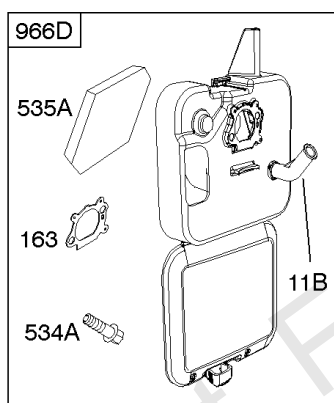

Air Cleaner, Exhaust System

REF NO	PART NO	QTY	DESCRIPTION
11B	691923		Tube-Breather
81	691740		Lock-Muffler Screw
163	795629		Gasket-Air Cleaner
291	593208		Thermostat
300	593819		Muffler -Used After Code Date 13121500
300	692038		Muffler -Used Before Code Date 13121600
346	593440		Screw -(Spark Arrestor)
425A	690670		Screw -(Air Cleaner Cover)
443A	692523		Screw -(Air Cleaner Primer Base)
445A	491588S		FILTER, A/C Cartridge
467	790842		Knob-Air Cleaner Cover
534A	798294		Screw -(Air Cleaner)
535	493537S		Filter-Air Cleaner Foam
536A	798293		Cleaner-Air -(3 point mounting) -Used Before Code Date 14012700
613	691340		Screw -(Muffler) (1/4-20 x 2.75 Inches Total Length, 2.25 Inch Shoulder Length)
613	790833		Screw -(Muffler) (1/4-20 x 2.75 Inches Total Length, 2.08 Inch Shoulder Length)
676	396548		Deflector-Muffler
676A	393756		Deflector-Muffler
676B	397931		Deflector-Muffler
676E	393760		DEFLECTOR, Muffler
676C	493871		Deflector-Muffler
676F	590745		Deflector-Muffler
677	690661		SCREW -(Muffler Deflector) (Thread Forming)
677A	593440		Screw -(Muffler Deflector) (Self-Drilling & Tapping)
725	590459		Shield-Heat
725A	590460		Shield-Heat
832	593875		Guard-Muffler
832E	793568		Guard-Muffler
836	690664		Screw -(Muffler Guard)
836C	790745		Screw -(Muffler Guard)
875	593580		Base-Air Cleaner -(2 Point Mounting) -Used After Code Date 14041300
883	691881		Gasket-Exhaust
883A	793497		Gasket-Exhaust
966B	795259		Base-Air Cleaner Primer -(3 point mounting) -Used Before Code Date 14041400
968B	692298		Cover-Air Cleaner
976	694395		Primer-Carburetor
994	398067		Arrestor-Spark