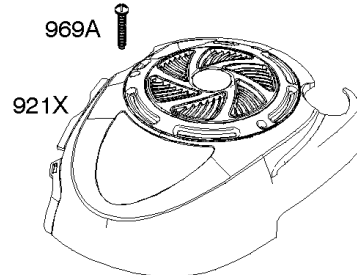

## Blower Housing, Flywheel, Ignition, Rewind Starter

REF NO	PART NO	QTY	DESCRIPTION
23B	790536		Flywheel
37	793756		Guard-Flywheel
55	691421		Housing-Rewind Starter
58	697316		Rope-Starter -(Cut To Required Length)
60	281434S		Grip-Starter Rope
60C	799716		Grip-Starter Rope
65	690837		Screw -(Rewind Starter)
78	691108		SCREW -(Flywheel Guard)
304	493294		Housing-Blower
305	691108		SCREW -(Blower Housing)
332	690662		Nut -(Flywheel)
333	590454		Armature-Magneto
333A	590455		Armature-Magneto
334	691061		SCREW -(Magneto Armature)
362	793351		Shield-Spark Plug
363	19069		Puller-Flywheel
455	791960		Cup-Flywheel
456	692299		Plate-Pawl Friction
459	281505S		PAWL, Ratchet
474	691991		Alternator
592	690800		Nut -(Rewind Starter)
597	691696		Screw -(Pawl Friction Plate)
608	497680		Starter-Rewind
635	66538S		BOOT, Spark Plug
689	691855		SPRING, Friction
851	493880S		TERMINAL, Spark Plug
851A	692424		Terminal-Spark Plug
910	691094		Stud -(Alternator)
925	795403		Cover-Linkage
946	691738		Stop-Rope
1005	691346		Fan-Flywheel
1036	-----		Label-Emissions -(Available From A Briggs & Stratton Authorized Dealer)
1119	692979		Screw -(Alternator)
1210	498144		Pulley/Spring Assembly -(Pulley) (Pulley)
1211	498144		Pulley/Spring Assembly -(Spring) (Spring)
1386	790848		Vane-Air -(Autochoke System)
1387	790849		Spring-Air Vane
1388	790850		Screw -(Air Vane) (Auto Choke System)