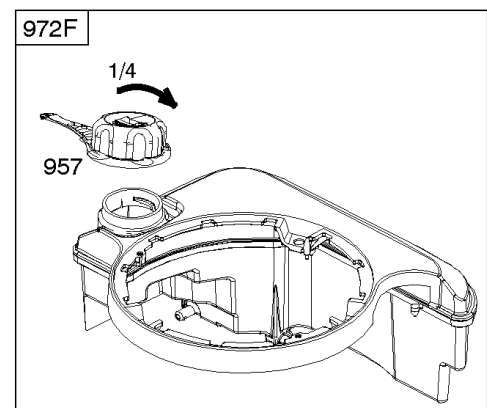

Fuel Supply

REF NO	PART NO	QTY	DESCRIPTION
187	791766		LINE, Fuel -(Cut To Required Length)
187A	791873		Line-Fuel -(Molded)
187B	791891		Line-Fuel -(Includes Filter)
190	690940		SCREW -(Fuel Tank)
240	298090S		Filter-Fuel
601	791850		CLAMP, Hose
601A	691038		CLAMP, Hose
670	692294		Spacer-Fuel Tank
957	591003		Cap-Fuel Tank -(1/4 Turn Cap - Red)
957	799585		Cap-Fuel Tank -(1/4 Turn Cap - Black)
957A	692046		Cap-Fuel Tank -(Threaded)(Vented)
957D	796577		Cap-Fuel Tank
958	698183		VALVE, Fuel Shut Off
972B	699374		Tank-Fuel -(Threaded)
972F	590490		Tank-Fuel -(1/4 Turn Cap - Black)
972E	796578		Tank-Fuel -(Flourinated)
1059	692311		Kit-Screw/Washer