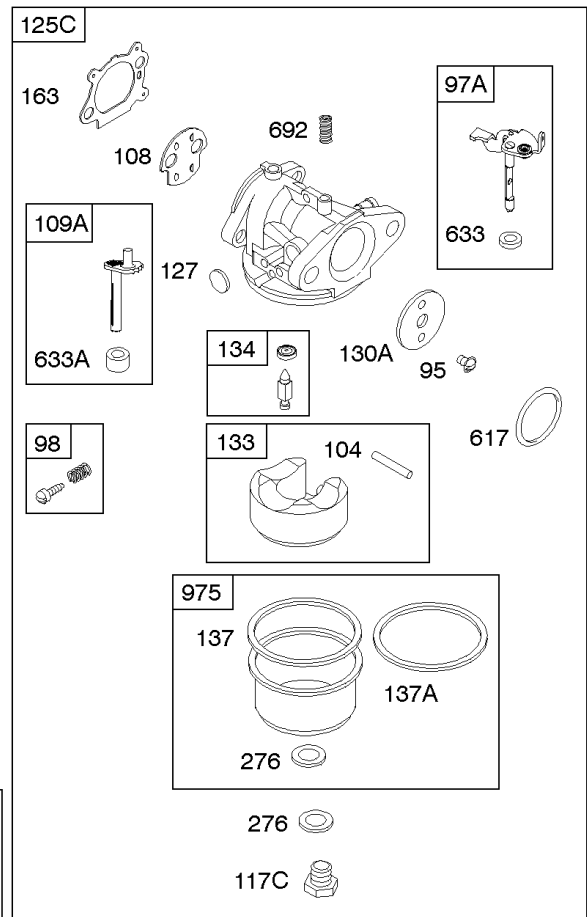

276
118

118A
276A

118B
276A

118C
276A