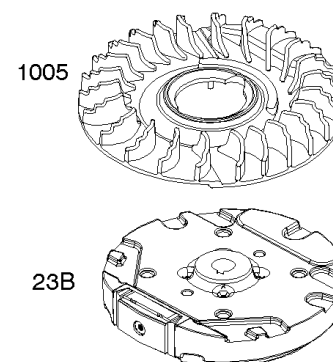

1036 EMISSIONS LABEL

Blower Housing, Flywheel, Ignition, Rewind Starter

REF NO	PART NO	QTY	DESCRIPTION
23B	790536		Flywheel
37	793756		Guard-Flywheel
55	691421		Housing-Rewind Starter
58	697316		Rope-Starter -(Cut To Required Length)
60	281434S		Grip-Starter Rope
60C	799716		Grip-Starter Rope
65	690837		Screw -(Rewind Starter)
78	691108		SCREW -(Flywheel Guard)
304	493294		Housing-Blower
305	691108		SCREW -(Blower Housing)
332	690662		Nut -(Flywheel)
333	590454		Armature-Magneto
333A	590455		Armature-Magneto
334	691061		SCREW -(Magneto Armature)
362	793351		Shield-Spark Plug
363	19069		Puller-Flywheel
455	791960		Cup-Flywheel
456	692299		Plate-Pawl Friction
459	281505S		PAWL, Ratchet
474	691991		Alternator
592	690800		Nut -(Rewind Starter)
597	691696		Screw -(Pawl Friction Plate)
608	497680		Starter-Rewind
635	66538S		BOOT, Spark Plug
689	691855		SPRING, Friction
851	493880S		TERMINAL, Spark Plug
851A	692424		Terminal-Spark Plug
910	691094		Stud -(Alternator)
925	795403		Cover-Linkage
946	691738		Stop-Rope
1005	691346		Fan-Flywheel
1036	-----		Label-Emissions -(Available From A Briggs & Stratton Authorized Dealer)
1119	692979		Screw -(Alternator)
1210	498144		Pulley/Spring Assembly -(Pulley) (Pulley)
1211	498144		Pulley/Spring Assembly -(Spring) (Spring)
1386	790848		Vane-Air -(Autochoke System)
1387	790849		Spring-Air Vane
1388	790850		Screw -(Air Vane) (Auto Choke System)