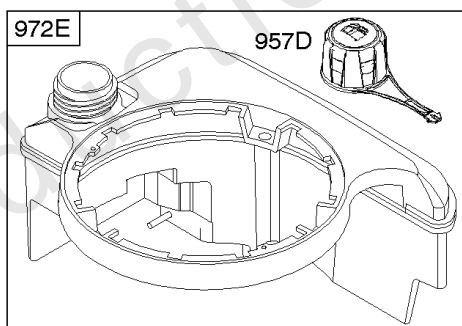

Fuel Supply

REF NO	PART NO	QTY	DESCRIPTION
187	791766		LINE, Fuel -(Cut To Required Length)
187A	791873		Line-Fuel -(Molded)
187B	791891		Line-Fuel -(Includes Filter)
190	690940		SCREW -(Fuel Tank)
240	298090S		Filter-Fuel
601	791850		CLAMP, Hose
601A	691038		CLAMP, Hose
670	692294		Spacer-Fuel Tank
957	591003		Cap-Fuel Tank -(1/4 Turn Cap - Red)
957	799585		Cap-Fuel Tank -(1/4 Turn Cap - Black)
957A	692046		Cap-Fuel Tank -(Threaded)(Vented)
957D	796577		Cap-Fuel Tank
958	698183		VALVE, Fuel Shut Off
972B	699374		Tank-Fuel -(Threaded)
972F	590490		Tank-Fuel -(1/4 Turn Cap - Black)
972E	796578		Tank-Fuel -(Flourinated)
1059	692311		Kit-Screw/Washer