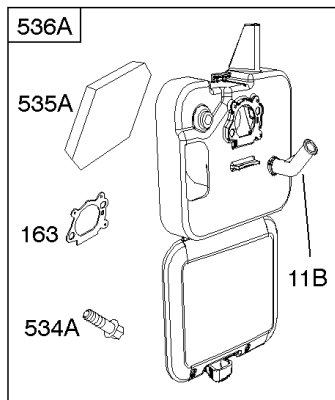

Air Cleaner, Exhaust System

REF NO	PART NO	QTY	DESCRIPTION
11B	691923		Tube-Breather
81	691740		Lock-Muffler Screw
163	795629		Gasket-Air Cleaner
291	593208		Thermostat
300	593819		Muffler -Used After Code Date 13121500
300	692038		Muffler -Used Before Code Date 13121600
346	593440		Screw -(Spark Arrestor)
425A	690670		Screw -(Air Cleaner Cover)
443A	692523		Screw -(Air Cleaner Primer Base)
445A	491588S		FILTER, A/C Cartridge
467	790842		Knob-Air Cleaner Cover
534A	798294		Screw -(Air Cleaner)
535	493537S		Filter-Air Cleaner Foam
536A	798293		Cleaner-Air -(3 point mounting) -Used Before Code Date 14012700
613	691340		Screw -(Muffler) (1/4-20 x 2.75 Inches Total Length, 2.25 Inch Shoulder Length)
613	790833		Screw -(Muffler) (1/4-20 x 2.75 Inches Total Length, 2.08 Inch Shoulder Length)
676	396548		Deflector-Muffler
676A	393756		Deflector-Muffler
676B	397931		Deflector-Muffler
676E	393760		DEFLECTOR, Muffler
676C	493871		Deflector-Muffler
676F	590745		Deflector-Muffler
677	690661		SCREW -(Muffler Deflector) (Thread Forming)
677A	593440		Screw -(Muffler Deflector) (Self-Drilling & Tapping)
725	590459		Shield-Heat
725A	590460		Shield-Heat
832	593875		Guard-Muffler
832E	793568		Guard-Muffler
836	690664		Screw -(Muffler Guard)
836C	790745		Screw -(Muffler Guard)
875	593580		Base-Air Cleaner -(2 Point Mounting) -Used After Code Date 14041300
883	691881		Gasket-Exhaust
883A	793497		Gasket-Exhaust
966B	795259		Base-Air Cleaner Primer -(3 point mounting) -Used Before Code Date 14041400
968B	692298		Cover-Air Cleaner
976	694395		Primer-Carburetor
994	398067		Arrestor-Spark