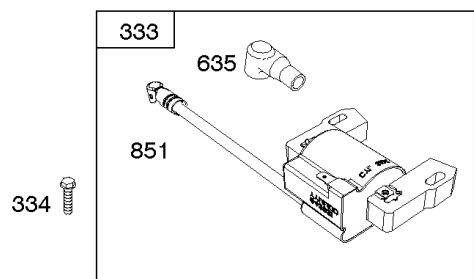

1036 EMISSIONS LABEL

Blower Housing, Flywheel, Ignition, Rewind Starter

REF NO	PART NO	QTY	DESCRIPTION
23B	790536		Flywheel
37	793756		Guard-Flywheel
55	691421		Housing-Rewind Starter
58	697316		Rope-Starter -(Cut To Required Length)
60	281434S		Grip-Starter Rope
60C	799716		Grip-Starter Rope
65	690837		Screw -(Rewind Starter)
78	691108		SCREW -(Flywheel Guard)
304	493294		Housing-Blower
305	691108		SCREW -(Blower Housing)
332	690662		Nut -(Flywheel)
333	590454		Armature-Magneto
333A	590455		Armature-Magneto
334	691061		SCREW -(Magneto Armature)
362	793351		Shield-Spark Plug
363	19069		Puller-Flywheel
455	791960		Cup-Flywheel
456	692299		Plate-Pawl Friction
459	281505S		PAWL, Ratchet
474	691991		Alternator
592	690800		Nut -(Rewind Starter)
597	691696		Screw -(Pawl Friction Plate)
608	497680		Starter-Rewind
635	66538S		BOOT, Spark Plug
689	691855		SPRING, Friction
851	493880S		TERMINAL, Spark Plug
851A	692424		Terminal-Spark Plug
910	691094		Stud -(Alternator)
925	795403		Cover-Linkage
946	691738		Stop-Rope
1005	691346		Fan-Flywheel
1036	-----		Label-Emissions -(Available From A Briggs & Stratton Authorized Dealer)
1119	692979		Screw -(Alternator)
1210	498144		Pulley/Spring Assembly -(Pulley) (Pulley)
1211	498144		Pulley/Spring Assembly -(Spring) (Spring)
1386	790848		Vane-Air -(Autochoke System)
1387	790849		Spring-Air Vane
1388	790850		Screw -(Air Vane) (Auto Choke System)