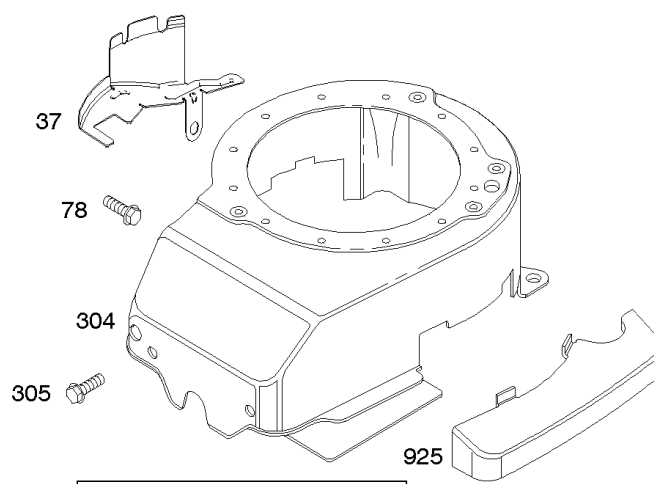

1036 EMISSIONS LABEL

Blower Housing, Flywheel, Ignition, Rewind Starter

REF NO	PART NO	QTY	DESCRIPTION
23B	790536		Flywheel
37	793756		Guard-Flywheel
55	691421		Housing-Rewind Starter
58	697316		Rope-Starter -(Cut To Required Length)
60	281434S		Grip-Starter Rope
60C	799716		Grip-Starter Rope
65	690837		Screw -(Rewind Starter)
78	691108		SCREW -(Flywheel Guard)
304	493294		Housing-Blower
305	691108		SCREW -(Blower Housing)
332	690662		Nut -(Flywheel)
333	590454		Armature-Magneto
333A	590455		Armature-Magneto
334	691061		SCREW -(Magneto Armature)
362	793351		Shield-Spark Plug
363	19069		Puller-Flywheel
455	791960		Cup-Flywheel
456	692299		Plate-Pawl Friction
459	281505S		PAWL, Ratchet
474	691991		Alternator
592	690800		Nut -(Rewind Starter)
597	691696		Screw -(Pawl Friction Plate)
608	497680		Starter-Rewind
635	66538S		BOOT, Spark Plug
689	691855		SPRING, Friction
851	493880S		TERMINAL, Spark Plug
851A	692424		Terminal-Spark Plug
910	691094		Stud -(Alternator)
925	795403		Cover-Linkage
946	691738		Stop-Rope
1005	691346		Fan-Flywheel
1036	-----		Label-Emissions -(Available From A Briggs & Stratton Authorized Dealer)
1119	692979		Screw -(Alternator)
1210	498144		Pulley/Spring Assembly -(Pulley) (Pulley)
1211	498144		Pulley/Spring Assembly -(Spring) (Spring)
1386	790848		Vane-Air -(Autochoke System)
1387	790849		Spring-Air Vane
1388	790850		Screw -(Air Vane) (Auto Choke System)