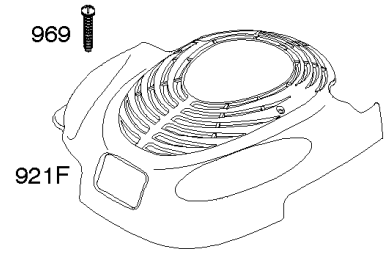

Blower Housing/Shrouds

REF NO	PART NO	QTY	DESCRIPTION
563	691138		Screw -(Debris Screen Guard)
564	690664		Screw -(Control Cover)
564B	698589		Screw -(Control Cover)
604	691757		Cover-Control
604B	790703		Cover-Control
604C	792418		Cover-Control -(NO LONGER AVAILABLE)
703	696309		Clip
921B	692931		Cover-Blower Housing
921Y	591955		Cover-Blower Housing
921C	695889		Cover-Blower Housing
921F	697343		Cover-Blower Housing
921K	699984		Cover-Blower Housing
921J	790036		Cover-Blower Housing
921L	791026		Cover-Blower Housing
921M	792652		Cover-Blower Housing
921N	792675		Cover-Blower Housing
921U	794355		Cover-Blower Housing
921G	795064		Cover-Blower Housing
921X	796706		Cover-Blower Housing
930	691919		Guard-Rewind
949	696306		Guard-Debris Screen
969	690700		Screw -(Blower Housing Cover)
969A	691138		Screw -(Blower Housing Cover)
997	696310		Shield-Debris