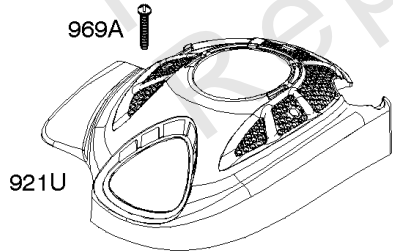

## Blower Housing, Flywheel, Ignition, Rewind Starter

REF NO	PART NO	QTY	DESCRIPTION
23B	790536		Flywheel
37	793756		Guard-Flywheel
55	691421		Housing-Rewind Starter
58	697316		Rope-Starter -(Cut To Required Length)
60	281434S		Grip-Starter Rope
60C	799716		Grip-Starter Rope
65	690837		Screw -(Rewind Starter)
78	691108		SCREW -(Flywheel Guard)
304	493294		Housing-Blower
305	691108		SCREW -(Blower Housing)
332	690662		Nut -(Flywheel)
333	590454		Armature-Magneto
333A	590455		Armature-Magneto
334	691061		SCREW -(Magneto Armature)
362	793351		Shield-Spark Plug
363	19069		Puller-Flywheel
455	791960		Cup-Flywheel
456	692299		Plate-Pawl Friction
459	281505S		PAWL, Ratchet
474	691991		Alternator
592	690800		Nut -(Rewind Starter)
597	691696		Screw -(Pawl Friction Plate)
608	497680		Starter-Rewind
635	66538S		BOOT, Spark Plug
689	691855		SPRING, Friction
851	493880S		TERMINAL, Spark Plug
851A	692424		Terminal-Spark Plug
910	691094		Stud -(Alternator)
925	795403		Cover-Linkage
946	691738		Stop-Rope
1005	691346		Fan-Flywheel
1036	-----		Label-Emissions -(Available From A Briggs & Stratton Authorized Dealer)
1119	692979		Screw -(Alternator)
1210	498144		Pulley/Spring Assembly -(Pulley) (Pulley)
1211	498144		Pulley/Spring Assembly -(Spring) (Spring)
1386	790848		Vane-Air -(Autochoke System)
1387	790849		Spring-Air Vane
1388	790850		Screw -(Air Vane) (Auto Choke System)