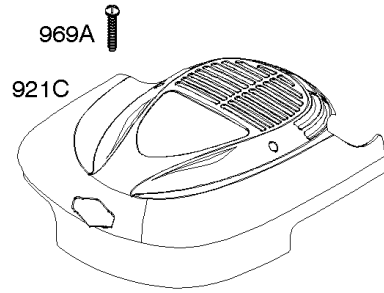

## Blower Housing, Flywheel, Ignition, Rewind Starter

REF NO	PART NO	QTY	DESCRIPTION
23B	790536		Flywheel
37	793756		Guard-Flywheel
55	691421		Housing-Rewind Starter
58	697316		Rope-Starter -(Cut To Required Length)
60	281434S		Grip-Starter Rope
60C	799716		Grip-Starter Rope
65	690837		Screw -(Rewind Starter)
78	691108		SCREW -(Flywheel Guard)
304	493294		Housing-Blower
305	691108		SCREW -(Blower Housing)
332	690662		Nut -(Flywheel)
333	590454		Armature-Magneto
333A	590455		Armature-Magneto
334	691061		SCREW -(Magneto Armature)
362	793351		Shield-Spark Plug
363	19069		Puller-Flywheel
455	791960		Cup-Flywheel
456	692299		Plate-Pawl Friction
459	281505S		PAWL, Ratchet
474	691991		Alternator
592	690800		Nut -(Rewind Starter)
597	691696		Screw -(Pawl Friction Plate)
608	497680		Starter-Rewind
635	66538S		BOOT, Spark Plug
689	691855		SPRING, Friction
851	493880S		TERMINAL, Spark Plug
851A	692424		Terminal-Spark Plug
910	691094		Stud -(Alternator)
925	795403		Cover-Linkage
946	691738		Stop-Rope
1005	691346		Fan-Flywheel
1036	-----		Label-Emissions -(Available From A Briggs & Stratton Authorized Dealer)
1119	692979		Screw -(Alternator)
1210	498144		Pulley/Spring Assembly -(Pulley) (Pulley)
1211	498144		Pulley/Spring Assembly -(Spring) (Spring)
1386	790848		Vane-Air -(Autochoke System)
1387	790849		Spring-Air Vane
1388	790850		Screw -(Air Vane) (Auto Choke System)