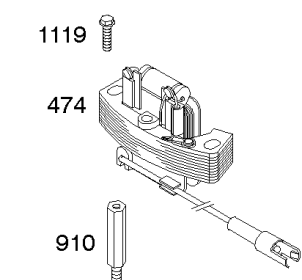

1036 EMISSIONS LABEL

Blower Housing, Flywheel, Ignition, Rewind Starter

REF NO	PART NO	QTY	DESCRIPTION
23B	790536		Flywheel
37	793756		Guard-Flywheel
55	691421		Housing-Rewind Starter
58	697316		Rope-Starter -(Cut To Required Length)
60	281434S		Grip-Starter Rope
60C	799716		Grip-Starter Rope
65	690837		Screw -(Rewind Starter)
78	691108		SCREW -(Flywheel Guard)
304	493294		Housing-Blower
305	691108		SCREW -(Blower Housing)
332	690662		Nut -(Flywheel)
333	590454		Armature-Magneto
333A	590455		Armature-Magneto
334	691061		SCREW -(Magneto Armature)
362	793351		Shield-Spark Plug
363	19069		Puller-Flywheel
455	791960		Cup-Flywheel
456	692299		Plate-Pawl Friction
459	281505S		PAWL, Ratchet
474	691991		Alternator
592	690800		Nut -(Rewind Starter)
597	691696		Screw -(Pawl Friction Plate)
608	497680		Starter-Rewind
635	66538S		BOOT, Spark Plug
689	691855		SPRING, Friction
851	493880S		TERMINAL, Spark Plug
851A	692424		Terminal-Spark Plug
910	691094		Stud -(Alternator)
925	795403		Cover-Linkage
946	691738		Stop-Rope
1005	691346		Fan-Flywheel
1036	-----		Label-Emissions -(Available From A Briggs & Stratton Authorized Dealer)
1119	692979		Screw -(Alternator)
1210	498144		Pulley/Spring Assembly -(Pulley) (Pulley)
1211	498144		Pulley/Spring Assembly -(Spring) (Spring)
1386	790848		Vane-Air -(Autochoke System)
1387	790849		Spring-Air Vane
1388	790850		Screw -(Air Vane) (Auto Choke System)