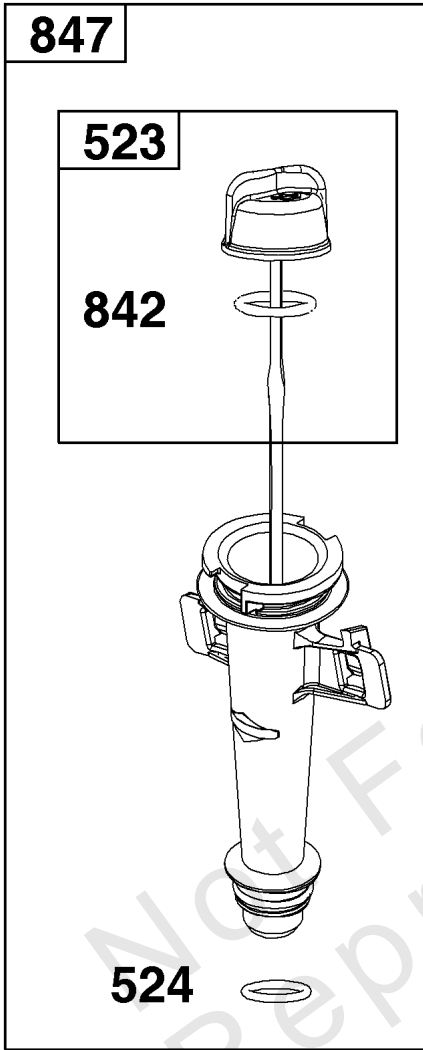

Fuel Supply Group

REF NO	PART NO	QTY	DESCRIPTION
187	791766	1	LINE, Fuel -(Cut to Required Length)
601	791850	2	CLAMP, Hose
957	597414	1	CAP, Fuel Assy
972	594112	1	TANK, Fuel

Not For
Reproduction

718

22