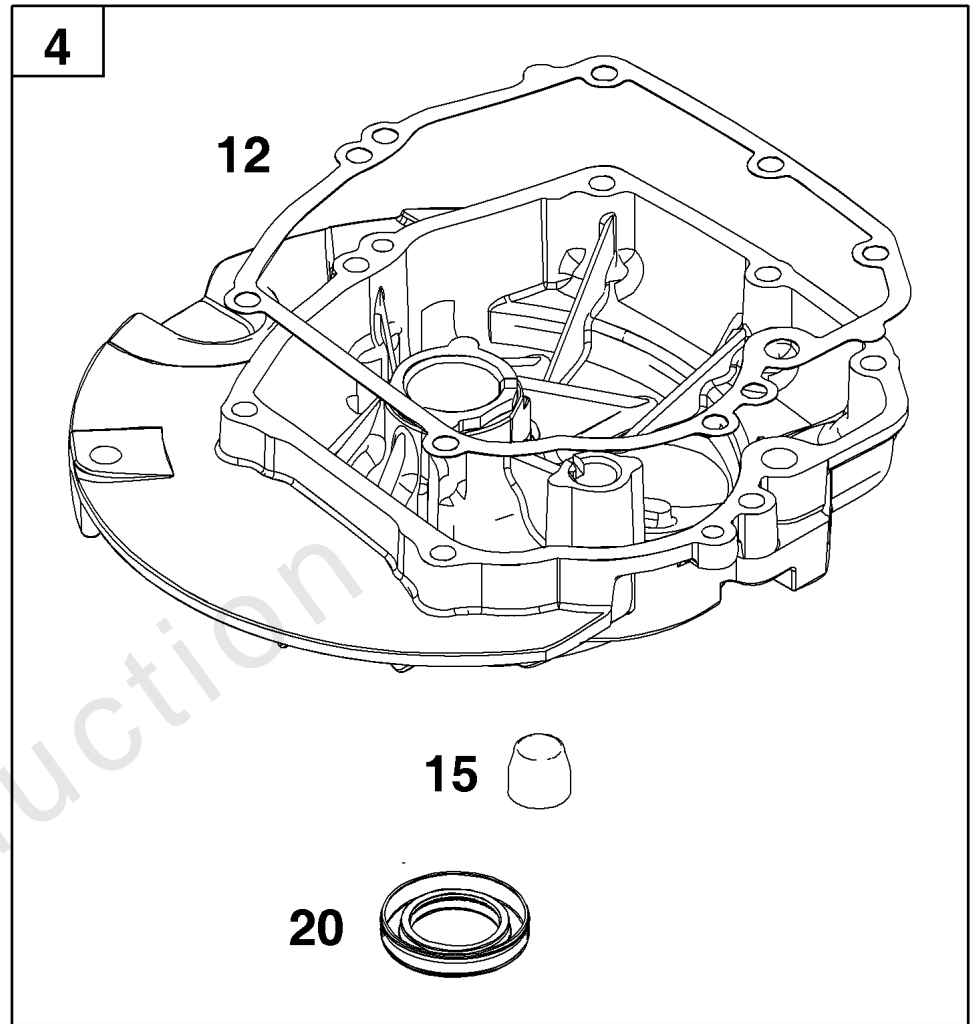

Fuel Supply Group

REF NO	PART NO	QTY	DESCRIPTION
187	791766	1	LINE, Fuel -(Cut to Required Length)
601	791850	2	CLAMP, Hose
957	597414	1	CAP, Fuel Assy
972	594112	1	TANK, Fuel

Not For
Reproduction

718

22