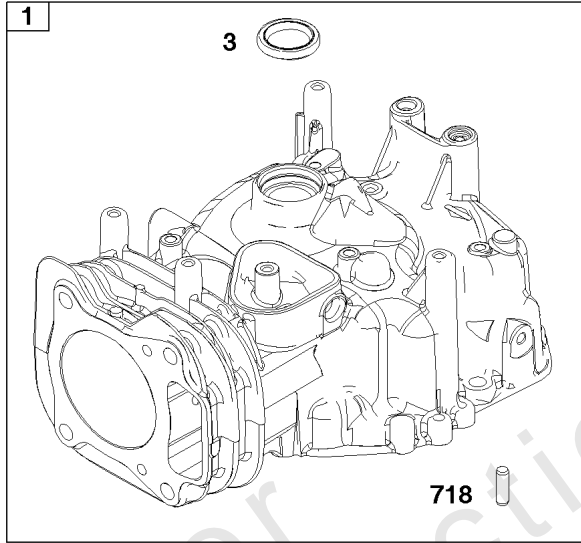

615

404

616

1264

1263

728