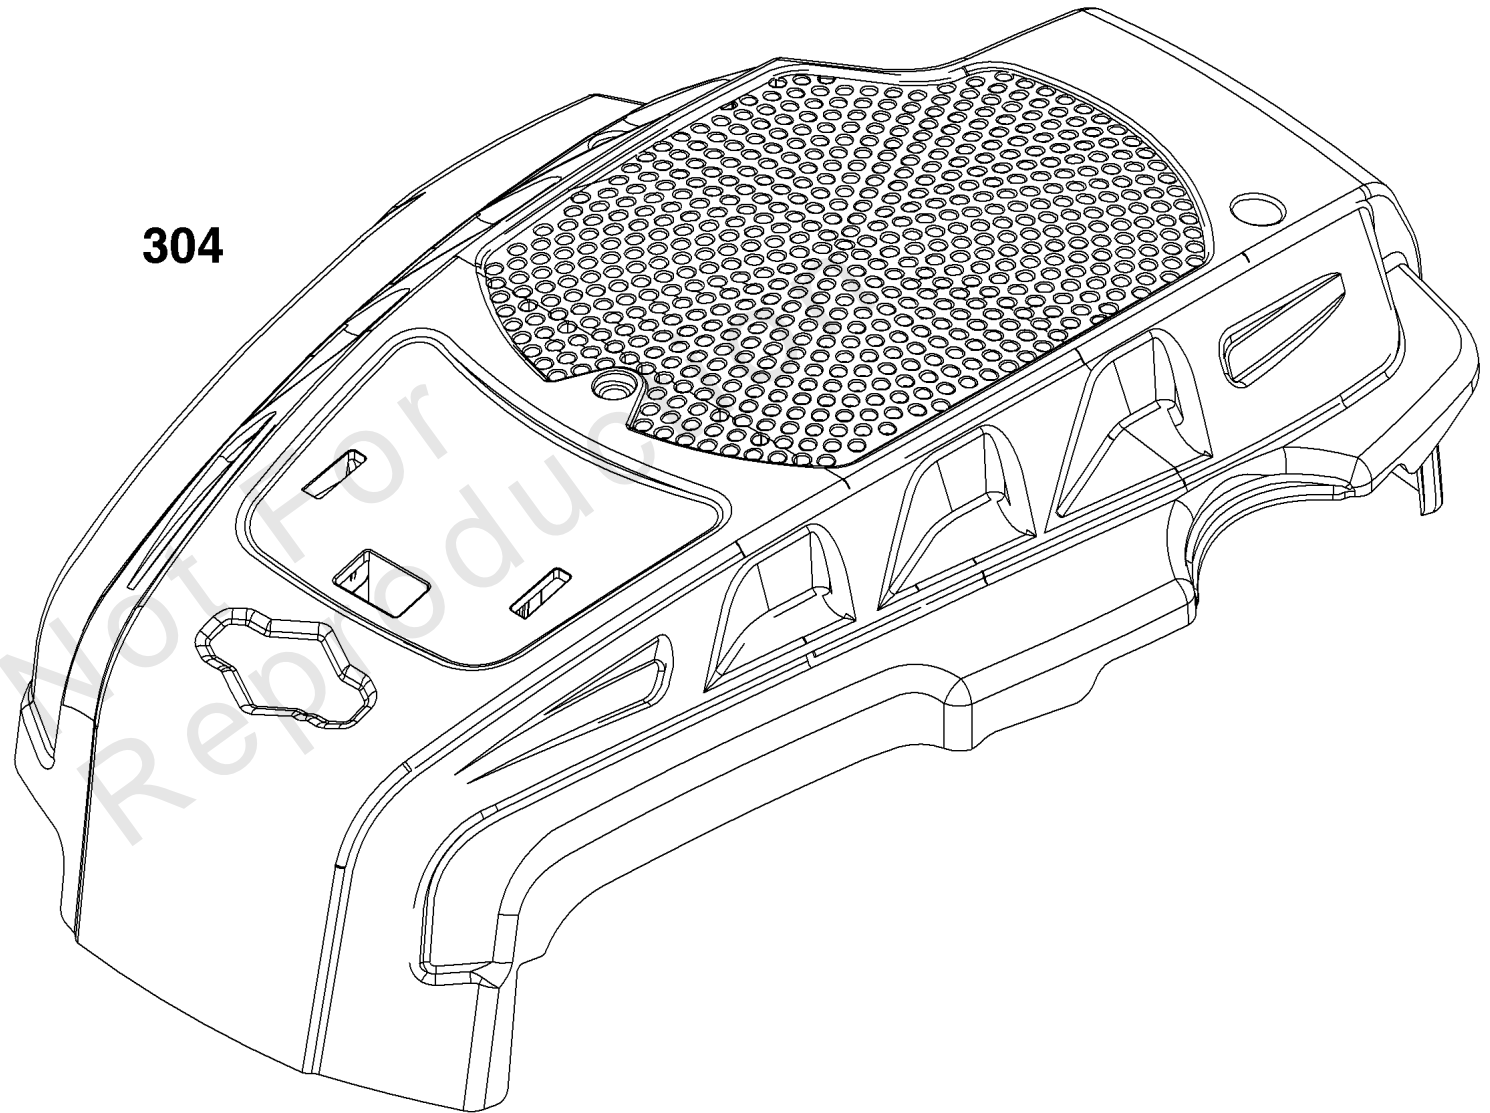

1036

305

304

Blower Housing

REF NO	PART NO	QTY	DESCRIPTION
304	597428	1	HOUSING, Blower
305	594115	3	SCREW -(Blower Housing)
1036	-----	1	LABEL, Emissions -(Available from a Briggs & Stratton Authorized Dealer)