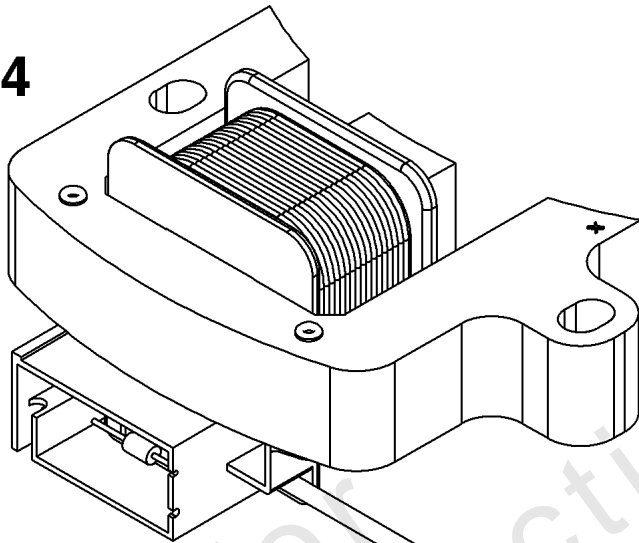

1119

474

910

Not For
Reproduction

Alternator Group

REF NO	PART NO	QTY	DESCRIPTION
474	597491	1	ALTERNATOR
910	596414	2	Stud -(Alternator)
1119	794100	2	Screw -(Alternator)

Not For
Reproduction