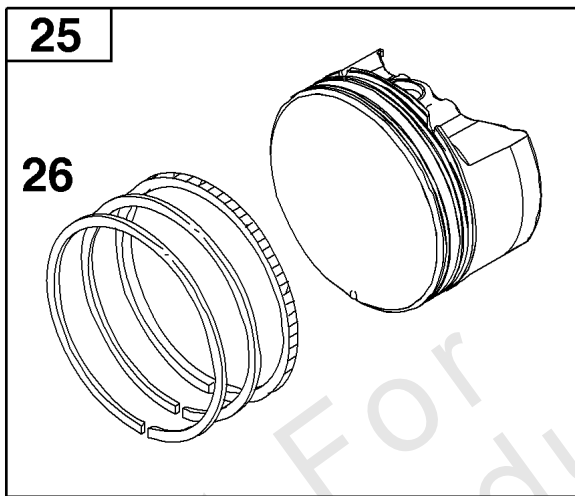

Not For
Reproduction

Carburetor Group

REF NO	PART NO	QTY	DESCRIPTION
104	590558	1	Pin-Float Hinge
105	594581	1	Valve-Float Needle
117	597408	1	JET, Main -(Standard)
118	597331	1	JET, Main -(High Altitude)
121	594636	1	KIT, Carburetor Overhaul -(Service Kits may include extra parts not specific to this engine.)
122	590549	1	Spacer-Carburetor
125	597096	1	CARBURETOR
133	591120	1	Float-Carburetor
137	594633	1	Gasket-Float Bowl
163	799580	1	Gasket-Air Cleaner
217	590740	1	Spring-Choke Return
493	593330	1	Bracket-Mounting
623	799581	1	Seal-O Ring -(Carburetor Spacer)
724	697478	1	Retainer-Seal -(Carburetor)
729	594752	1	Clip-Wire
951	591104	1	Lever-Choke
975	594632	1	Bowl-Float
1127	590554	2	Screw -(Float Bowl to Carburetor Body)
1218	270344S	1	Seal-O Ring -(Carburetor)
1238	590562	2	SCREW -(Carburetor Spacer)

Controls Group

REF NO	PART NO	QTY	DESCRIPTION
188	793480	2	SCREW -(Control Bracket)
202	597337	1	LINK, Mechanical Governor
209	597440	1	SPRING, Governor
222	597273	1	BRACKET, Control
227	597336	1	LEVER, Governor Control
265	691024	1	CLAMP, Casing
267	692577	1	Screw
356	692390	1	Wire-Stop
401	597323	1	LINK, Choke
505	597312	1	NUT -(Governor Control Lever)
562	793514	1	Bolt -(Governor Control Lever)

Not For
Reproduction

Crankshaft Group

REF NO	PART NO	QTY	DESCRIPTION
16	597419	1	CRANKSHAFT
24	222698S	1	KEY, Flywheel
25	590404	1	Piston Assembly -(Standard)
25	590405	1	Piston Assembly -(.020" Oversize)
26	590402	1	Ring Set -(Standard)
26	590403	1	Ring Set -(.020" Oversize)
27	691588	1	Lock-Piston Pin
28	298909	1	Pin-Piston
29	796470	1	Rod-Connecting
32	691664	1	Screw -(Connecting Rod)(Short)
32A	695759	1	Screw (Connecting Rod) -(Connecting Rod)(Long)
46	694039	1	Camshaft
598	592587	1	Shims-End Play Kit
741	797521	1	Gear-Timing