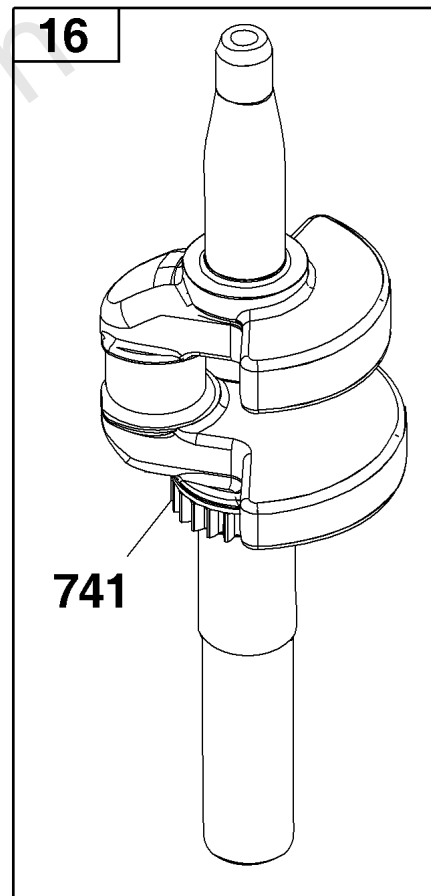

Not For
Reproduction

1119

474

910

Not For
Reproduction

Alternator Group

REF NO	PART NO	QTY	DESCRIPTION
474	597491	1	ALTERNATOR
910	596414	2	Stud -(Alternator)
1119	794100	2	Screw -(Alternator)

Not For
Reproduction

Not For
Reproduction

Carburetor Group

REF NO	PART NO	QTY	DESCRIPTION
104	590558	1	Pin-Float Hinge
105	594581	1	Valve-Float Needle
117	597408	1	JET, Main -(Standard)
118	597331	1	JET, Main -(High Altitude)
121	594636	1	KIT, Carburetor Overhaul -(Service Kits may include extra parts not specific to this engine.)
122	590549	1	Spacer-Carburetor
125	597096	1	CARBURETOR
133	591120	1	Float-Carburetor
137	594633	1	Gasket-Float Bowl
163	799580	1	Gasket-Air Cleaner
217	590740	1	Spring-Choke Return
493	593330	1	Bracket-Mounting
623	799581	1	Seal-O Ring -(Carburetor Spacer)
724	697478	1	Retainer-Seal -(Carburetor)
729	594752	1	Clip-Wire
951	591104	1	Lever-Choke
975	594632	1	Bowl-Float
1127	590554	2	Screw -(Float Bowl to Carburetor Body)
1218	270344S	1	Seal-O Ring -(Carburetor)
1238	590562	2	SCREW -(Carburetor Spacer)

Controls Group

REF NO	PART NO	QTY	DESCRIPTION
188	793480	2	SCREW -(Control Bracket)
202	597337	1	LINK, Mechanical Governor
209	597440	1	SPRING, Governor
222	597273	1	BRACKET, Control
227	597336	1	LEVER, Governor Control
265	691024	1	CLAMP, Casing
267	692577	1	Screw
356	692390	1	Wire-Stop
401	597323	1	LINK, Choke
505	597312	1	NUT -(Governor Control Lever)
562	793514	1	Bolt -(Governor Control Lever)

Not For
Reproduction

Crankshaft Group

REF NO	PART NO	QTY	DESCRIPTION
16	597419	1	CRANKSHAFT
24	222698S	1	KEY, Flywheel
25	590404	1	Piston Assembly -(Standard)
25	590405	1	Piston Assembly -(.020" Oversize)
26	590402	1	Ring Set -(Standard)
26	590403	1	Ring Set -(.020" Oversize)
27	691588	1	Lock-Piston Pin
28	298909	1	Pin-Piston
29	796470	1	Rod-Connecting
32	691664	1	Screw -(Connecting Rod)(Short)
32A	695759	1	Screw (Connecting Rod) -(Connecting Rod)(Long)
46	694039	1	Camshaft
598	592587	1	Shims-End Play Kit
741	797521	1	Gear-Timing