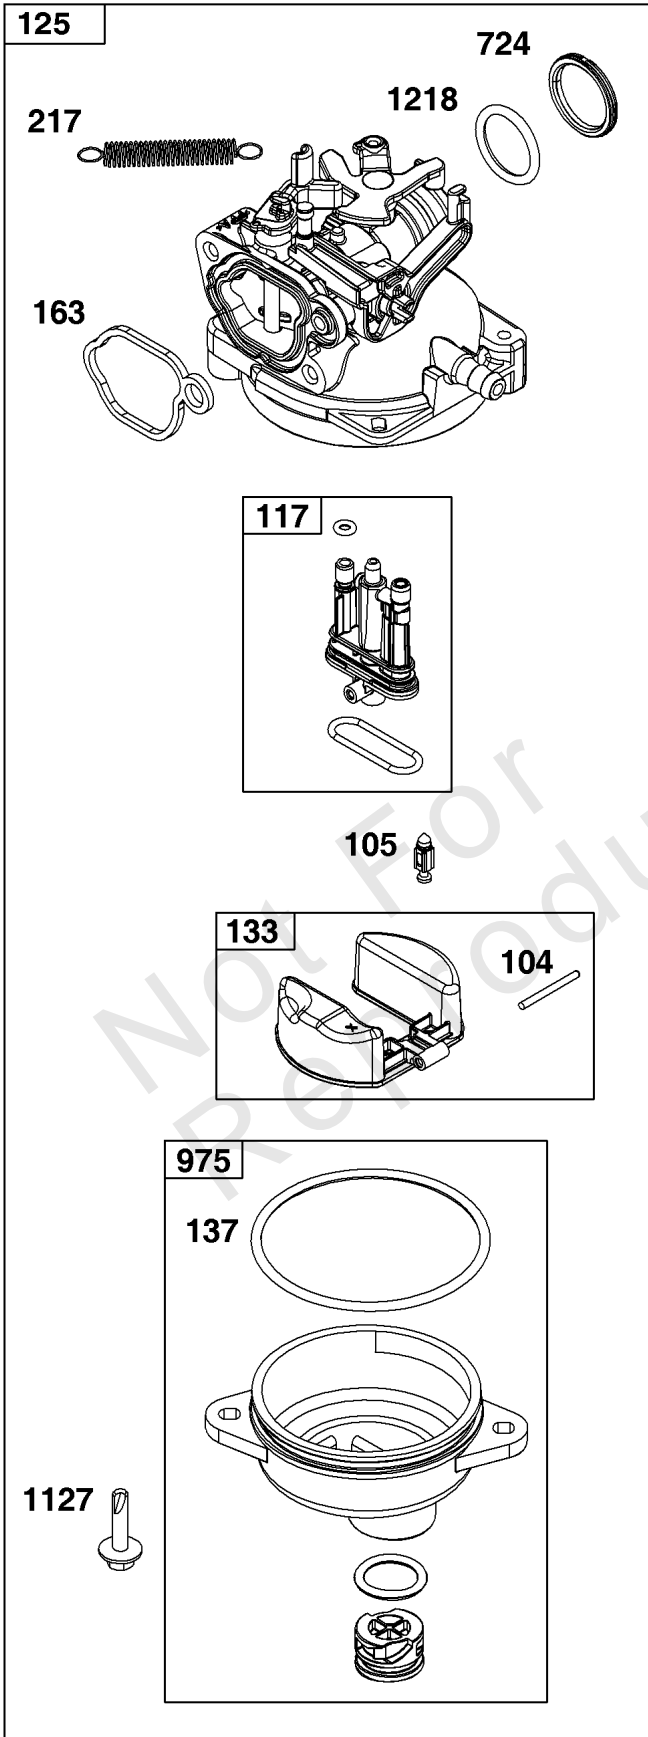

Not For
Reproduction

Air Cleaner Group

REF NO	PART NO	QTY	DESCRIPTION
11	597409	1	TUBE, Breather
445	597265	1	FILTER, A/C Cartridge
467	597244	2	KNOB, Air Cleaner Cover
875	597264	1	BASE, Air Cleaner
967	597266	1	FILTER, Pre Cleaner
968	597401	1	COVER, Air Cleaner
971	590552	1	SCREW -(Air Cleaner Base to Carburetor/Throttle Body)
971A	597410	1	SCREW -(Air Cleaner Base to Carburetor/Throttle Body)
971B	793480	2	SCREW -(Air Cleaner Base to Carburetor/Throttle Body)

Not For
Reproduction

1119

474

910

Not For
Reproduction

Alternator Group

REF NO	PART NO	QTY	DESCRIPTION
474	597491	1	ALTERNATOR
910	596414	2	Stud -(Alternator)
1119	794100	2	Screw -(Alternator)

Not For
Reproduction

Not For
Reproduction

Carburetor Group

REF NO	PART NO	QTY	DESCRIPTION
104	590558	1	Pin-Float Hinge
105	594581	1	Valve-Float Needle
117	597408	1	JET, Main -(Standard)
118	597331	1	JET, Main -(High Altitude)
121	594636	1	KIT, Carburetor Overhaul -(Service Kits may include extra parts not specific to this engine.)
122	590549	1	Spacer-Carburetor
125	597096	1	CARBURETOR
133	591120	1	Float-Carburetor
137	594633	1	Gasket-Float Bowl
163	799580	1	Gasket-Air Cleaner
217	590740	1	Spring-Choke Return
493	593330	1	Bracket-Mounting
623	799581	1	Seal-O Ring -(Carburetor Spacer)
724	697478	1	Retainer-Seal -(Carburetor)
729	594752	1	Clip-Wire
951	591104	1	Lever-Choke
975	594632	1	Bowl-Float
1127	590554	2	Screw -(Float Bowl to Carburetor Body)
1218	270344S	1	Seal-O Ring -(Carburetor)
1238	590562	2	SCREW -(Carburetor Spacer)

Controls Group

REF NO	PART NO	QTY	DESCRIPTION
188	793480	2	SCREW -(Control Bracket)
202	597337	1	LINK, Mechanical Governor
209	597440	1	SPRING, Governor
222	597273	1	BRACKET, Control
227	597336	1	LEVER, Governor Control
265	691024	1	CLAMP, Casing
267	692577	1	Screw
356	692390	1	Wire-Stop
401	597323	1	LINK, Choke
505	597312	1	NUT -(Governor Control Lever)
562	793514	1	Bolt -(Governor Control Lever)