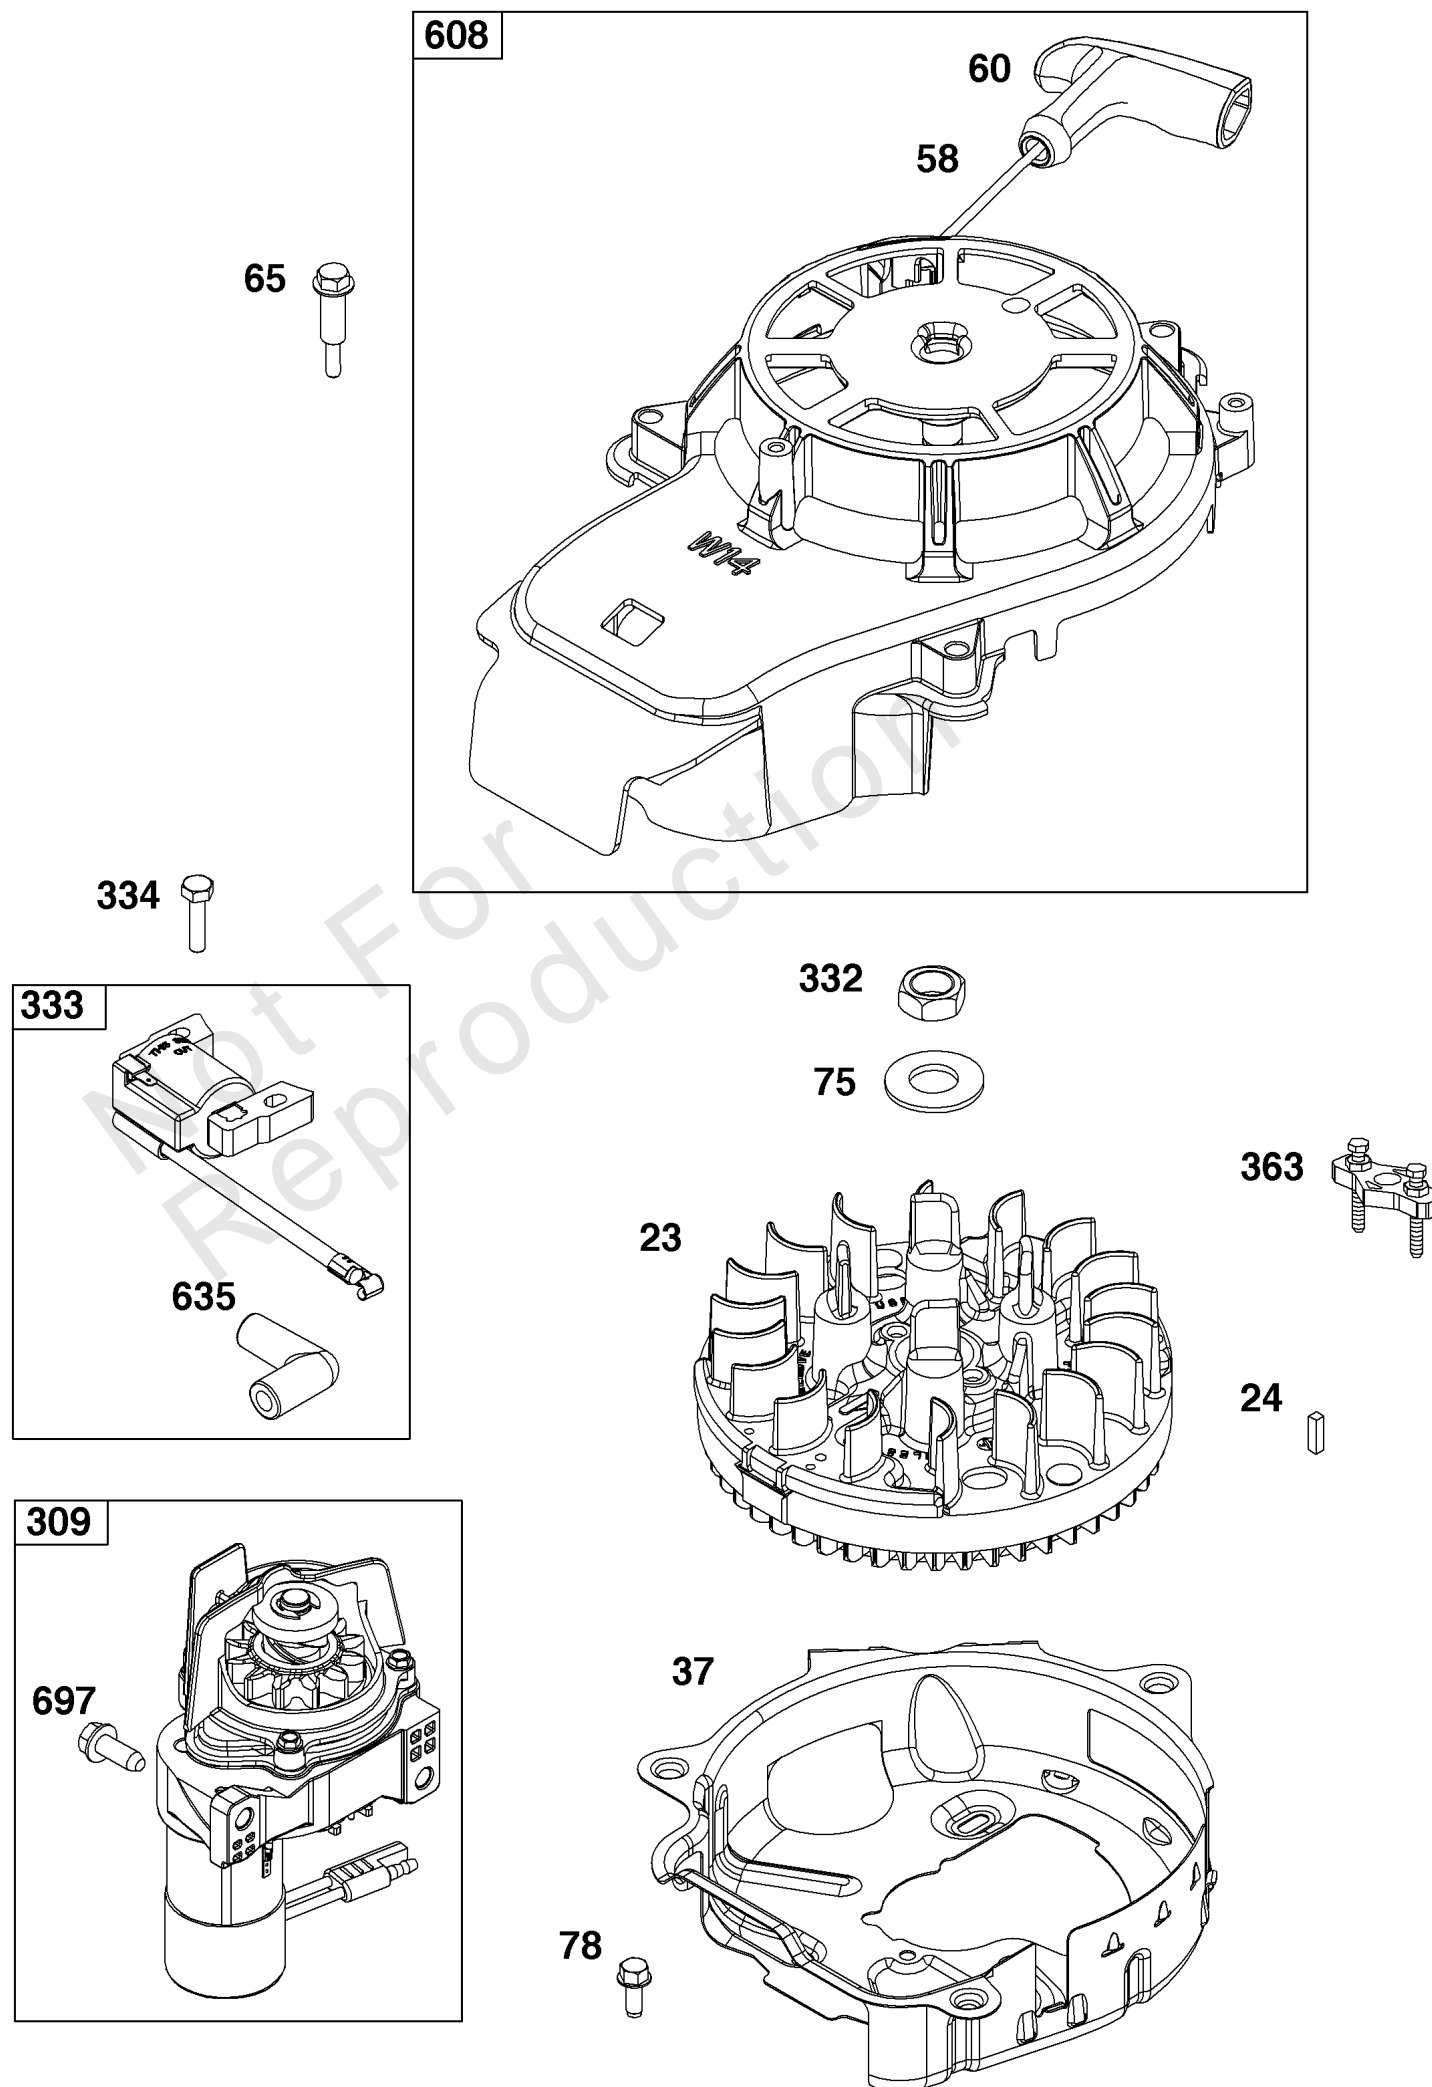

Flywheel, Ignition, and Starter Group

REF NO	PART NO	QTY	DESCRIPTION
23	597466	1	FLYWHEEL ASSY
24	-----	1	KEY, Flywheel -(Part information located in Crankshaft Group.)
37	597489	1	GUARD, Flywheel
58	591108	1	Rope-Starter
60	281434S	1	Grip-Starter Rope
65	590586	3	SCREW
75	691736	1	Washer (Flywheel) -(Flywheel)
78	793480	3	SCREW -(Flywheel Guard)
309	84002163	1	MOTOR, Starter
332	690662	1	Nut -(Flywheel)
333	595291	1	Armature-Magneto
334	793454	2	Screw -(Magneto Armature)
363	19203	1	PULLER, Flywheel
608	597268	1	STARTER, Rewind
635	692076	1	BOOT, Spark Plug
697	691127	2	SCREW

Not For
Reproduction