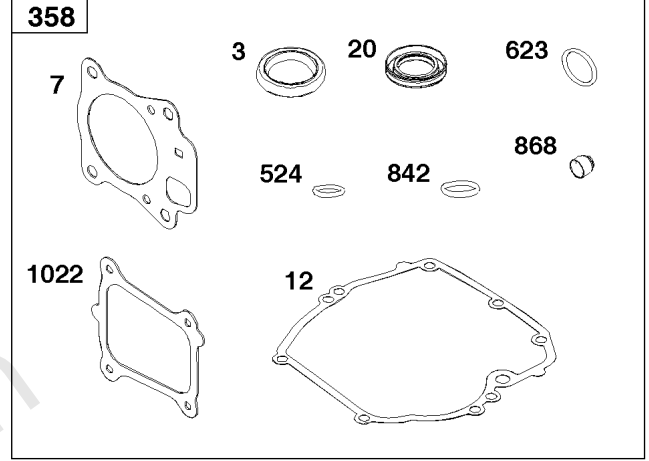

Not For
Reproduction