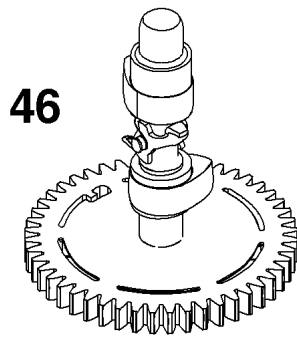

Not For
Reproduction

Carburetor Group

REF NO	PART NO	QTY	DESCRIPTION
104	590558	1	Pin-Float Hinge
105	594581	1	Valve-Float Needle
117	597408	1	JET, Main -(Standard)
118	597331	1	JET, Main -(High Altitude)
121	594636	1	KIT, Carburetor Overhaul -(Service Kits may include extra parts not specific to this engine.)
122	590549	1	Spacer-Carburetor
125	597096	1	CARBURETOR
133	591120	1	Float-Carburetor
137	594633	1	Gasket-Float Bowl
163	799580	1	Gasket-Air Cleaner
217	590740	1	Spring-Choke Return
493	593330	1	Bracket-Mounting
623	799581	1	Seal-O Ring -(Carburetor Spacer)
724	697478	1	Retainer-Seal -(Carburetor)
729	594752	1	Clip-Wire
951	591104	1	Lever-Choke
975	594632	1	Bowl-Float
1127	590554	2	Screw -(Float Bowl to Carburetor Body)
1218	270344S	1	Seal-O Ring -(Carburetor)
1238	590562	2	SCREW -(Carburetor Spacer)

Controls Group

REF NO	PART NO	QTY	DESCRIPTION
188	793480	2	SCREW -(Control Bracket)
202	597337	1	LINK, Mechanical Governor
209	597440	1	SPRING, Governor
222	597273	1	BRACKET, Control
227	597336	1	LEVER, Governor Control
265	691024	1	CLAMP, Casing
267	692577	1	Screw
356	692390	1	Wire-Stop
401	597323	1	LINK, Choke
505	597312	1	NUT -(Governor Control Lever)
562	793514	1	Bolt -(Governor Control Lever)

Not For
Reproduction

Crankshaft Group

REF NO	PART NO	QTY	DESCRIPTION
16	597419	1	CRANKSHAFT
24	222698S	1	KEY, Flywheel
25	590404	1	Piston Assembly -(Standard)
25	590405	1	Piston Assembly -(.020" Oversize)
26	590402	1	Ring Set -(Standard)
26	590403	1	Ring Set -(.020" Oversize)
27	691588	1	Lock-Piston Pin
28	298909	1	Pin-Piston
29	796470	1	Rod-Connecting
32	691664	1	Screw -(Connecting Rod)(Short)
32A	695759	1	Screw (Connecting Rod) -(Connecting Rod)(Long)
46	694039	1	Camshaft
598	592587	1	Shims-End Play Kit
741	797521	1	Gear-Timing