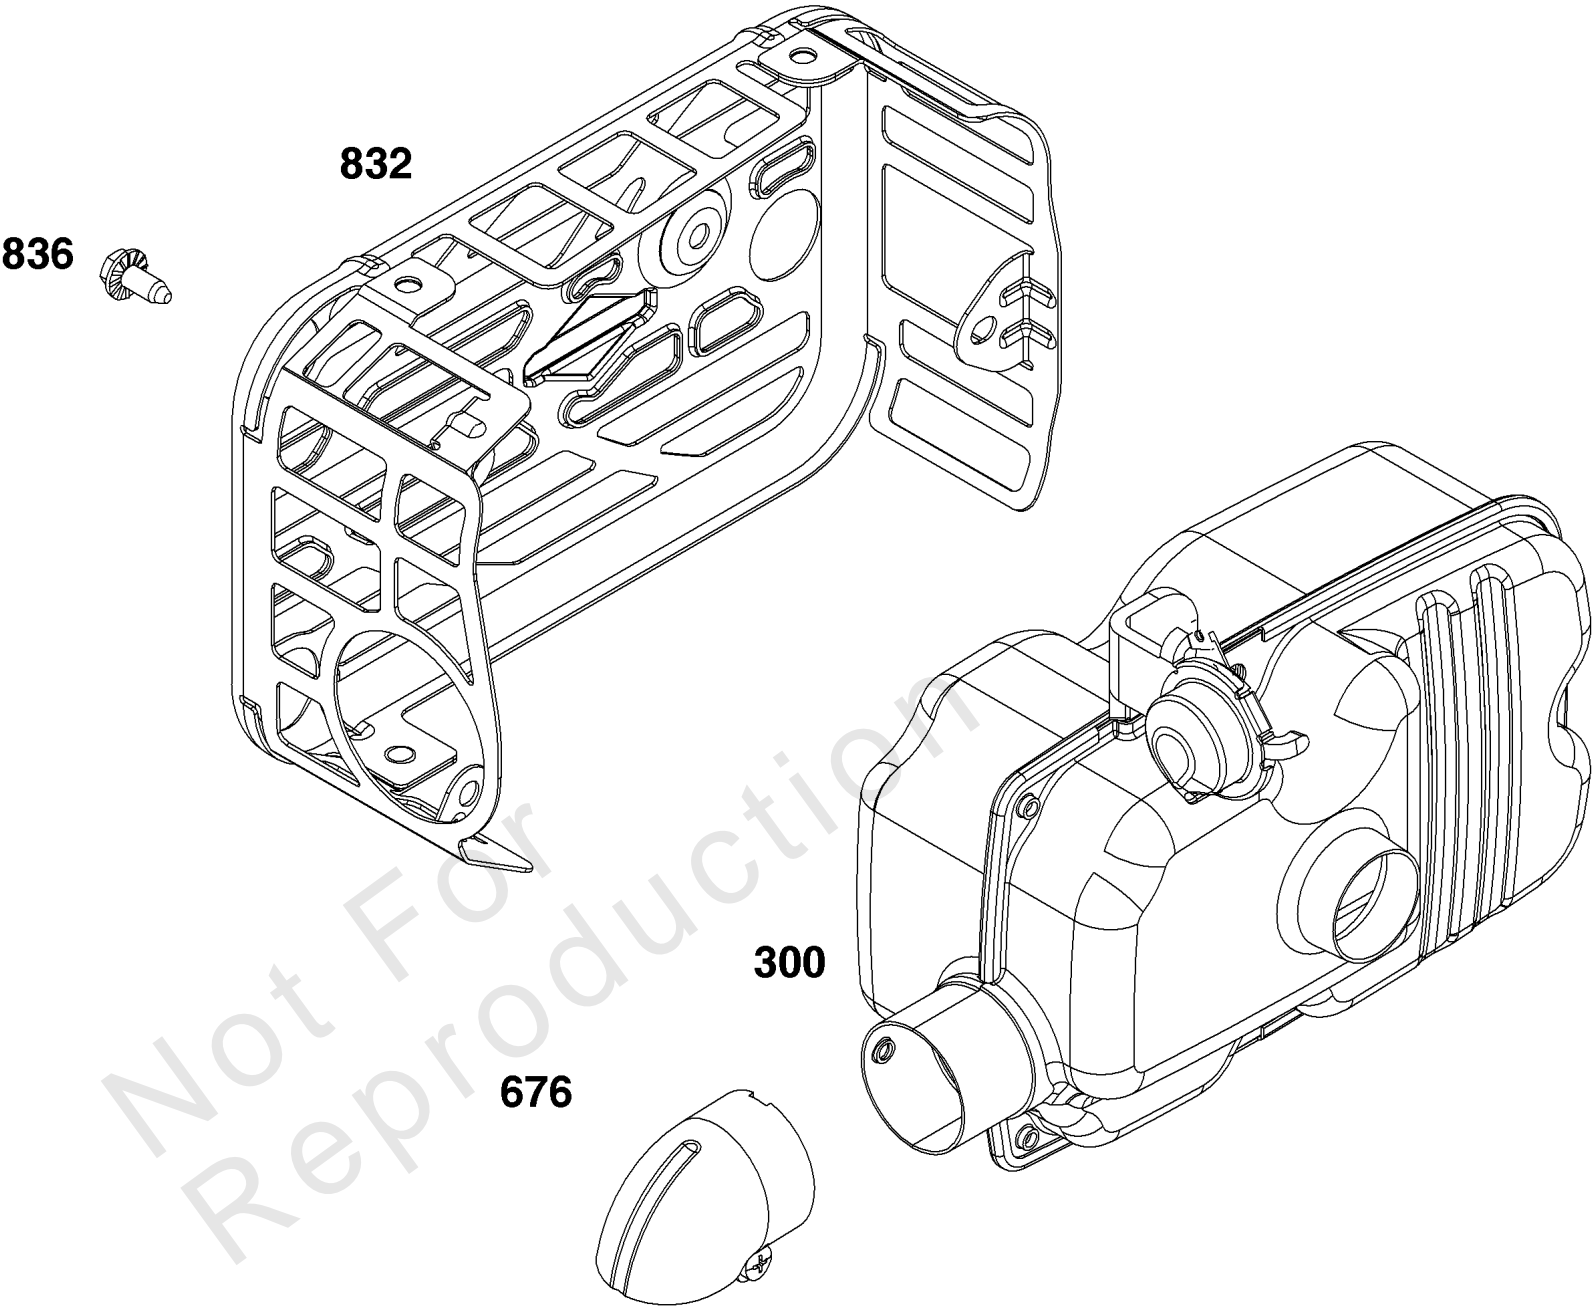

Exhaust Group

REF NO	PART NO	QTY	DESCRIPTION
300	597288	1	MUFFLER -(With Thermostat)
676	594563	1	DEFLECTOR, Muffler
832	597405	1	GUARD, Muffler
836	690661	4	SCREW -(Muffler Guard)

Not For
Reproduction