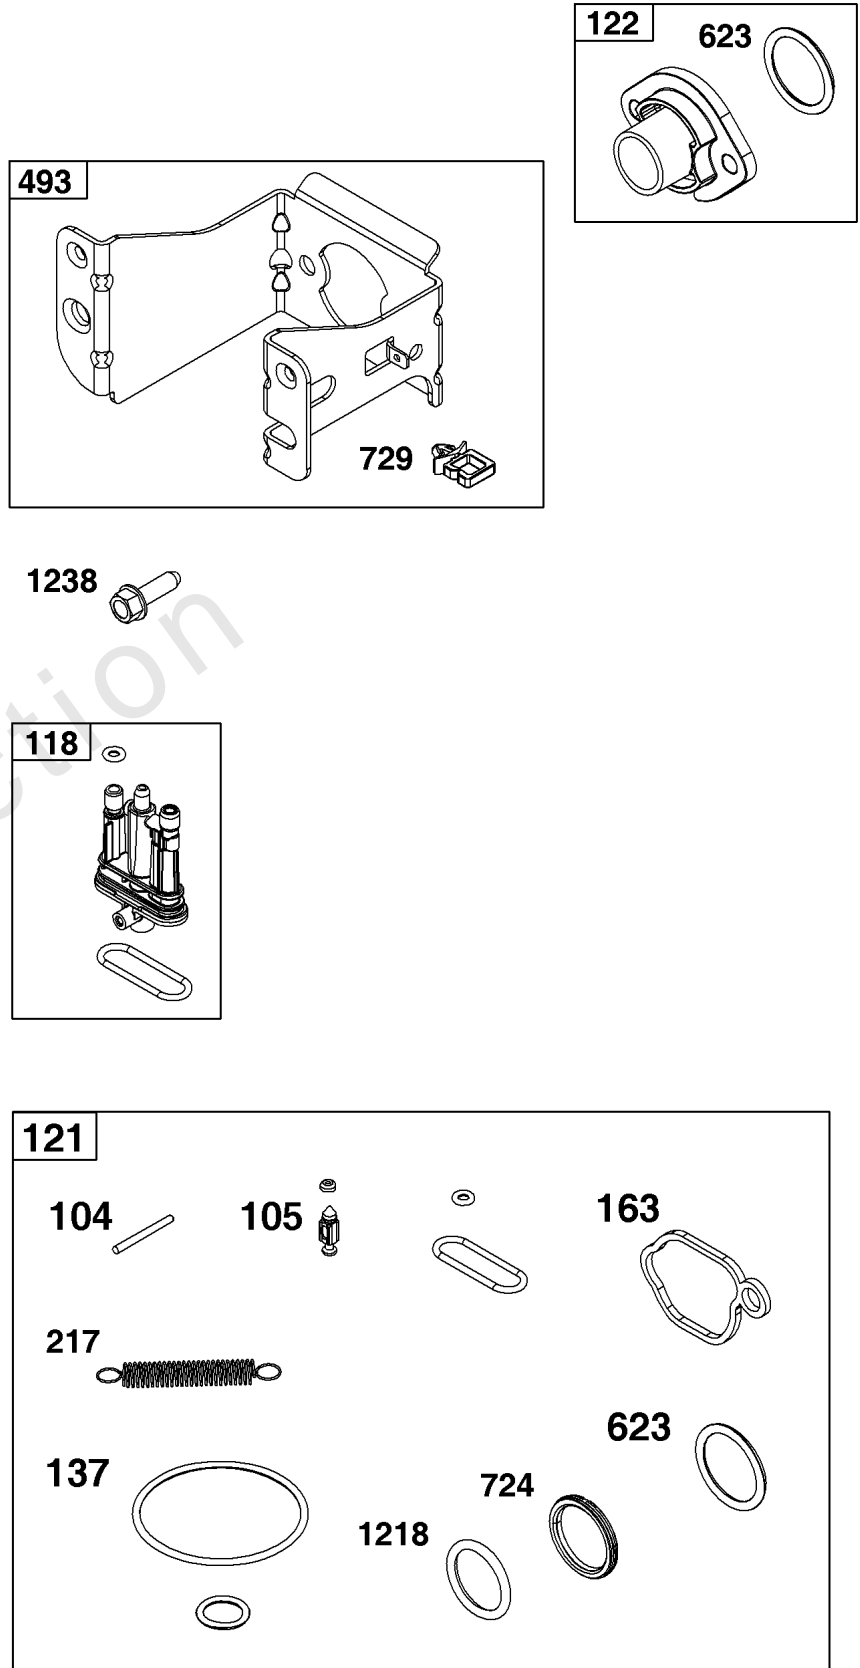

Not For
Reproduction

Carburetor Group

REF NO	PART NO	QTY	DESCRIPTION
104	590558	1	Pin-Float Hinge
105	594581	1	Valve-Float Needle
117	597408	1	JET, Main -(Standard)
118	597331	1	JET, Main -(High Altitude)
121	594636	1	KIT, Carburetor Overhaul -(Service Kits may include extra parts not specific to this engine.)
122	590549	1	Spacer-Carburetor
125	597096	1	CARBURETOR
133	591120	1	Float-Carburetor
137	594633	1	Gasket-Float Bowl
163	799580	1	Gasket-Air Cleaner
217	590740	1	Spring-Choke Return
493	593330	1	Bracket-Mounting
623	799581	1	Seal-O Ring -(Carburetor Spacer)
724	697478	1	Retainer-Seal -(Carburetor)
729	594752	1	Clip-Wire
951	591104	1	Lever-Choke
975	594632	1	Bowl-Float
1127	590554	2	Screw -(Float Bowl to Carburetor Body)
1218	270344S	1	Seal-O Ring -(Carburetor)
1238	590562	2	SCREW -(Carburetor Spacer)

Controls Group

REF NO	PART NO	QTY	DESCRIPTION
188	793480	2	SCREW -(Control Bracket)
202	597337	1	LINK, Mechanical Governor
209	597440	1	SPRING, Governor
222	597273	1	BRACKET, Control
227	597336	1	LEVER, Governor Control
265	691024	1	CLAMP, Casing
267	692577	1	Screw
356	692390	1	Wire-Stop
401	597323	1	LINK, Choke
505	597312	1	NUT -(Governor Control Lever)
562	793514	1	Bolt -(Governor Control Lever)

Not For
Reproduction

Crankshaft Group

REF NO	PART NO	QTY	DESCRIPTION
16	597419	1	CRANKSHAFT
24	222698S	1	KEY, Flywheel
25	590404	1	Piston Assembly -(Standard)
25	590405	1	Piston Assembly -(.020" Oversize)
26	590402	1	Ring Set -(Standard)
26	590403	1	Ring Set -(.020" Oversize)
27	691588	1	Lock-Piston Pin
28	298909	1	Pin-Piston
29	796470	1	Rod-Connecting
32	691664	1	Screw -(Connecting Rod)(Short)
32A	695759	1	Screw (Connecting Rod) -(Connecting Rod)(Long)
46	694039	1	Camshaft
598	592587	1	Shims-End Play Kit
741	797521	1	Gear-Timing