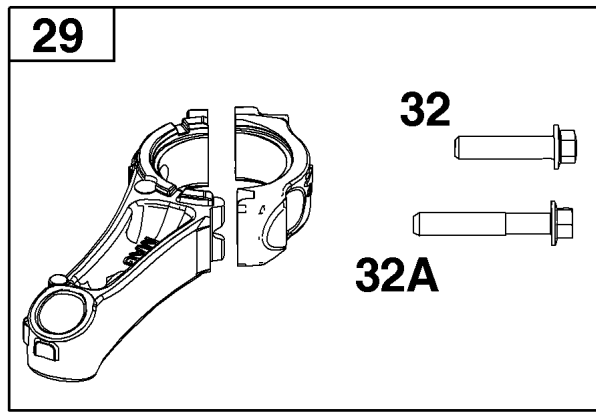

Not For
Reproduction

Carburetor Group

REF NO	PART NO	QTY	DESCRIPTION
104	590558	1	Pin-Float Hinge
105	594581	1	Valve-Float Needle
117	597408	1	JET, Main -(Standard)
118	597331	1	JET, Main -(High Altitude)
121	594636	1	KIT, Carburetor Overhaul -(Service Kits may include extra parts not specific to this engine.)
122	590549	1	Spacer-Carburetor
125	597096	1	CARBURETOR
133	591120	1	Float-Carburetor
137	594633	1	Gasket-Float Bowl
163	799580	1	Gasket-Air Cleaner
217	590740	1	Spring-Choke Return
493	593330	1	Bracket-Mounting
623	799581	1	Seal-O Ring -(Carburetor Spacer)
724	697478	1	Retainer-Seal -(Carburetor)
729	594752	1	Clip-Wire
951	591104	1	Lever-Choke
975	594632	1	Bowl-Float
1127	590554	2	Screw -(Float Bowl to Carburetor Body)
1218	270344S	1	Seal-O Ring -(Carburetor)
1238	590562	2	SCREW -(Carburetor Spacer)

Controls Group

REF NO	PART NO	QTY	DESCRIPTION
188	793480	2	SCREW -(Control Bracket)
202	597337	1	LINK, Mechanical Governor
209	597440	1	SPRING, Governor
222	597273	1	BRACKET, Control
227	597336	1	LEVER, Governor Control
265	691024	1	CLAMP, Casing
267	692577	1	Screw
356	692390	1	Wire-Stop
401	597323	1	LINK, Choke
505	597312	1	NUT -(Governor Control Lever)
562	793514	1	Bolt -(Governor Control Lever)

Not For
Reproduction

Crankshaft Group

REF NO	PART NO	QTY	DESCRIPTION
16	597419	1	CRANKSHAFT
24	222698S	1	KEY, Flywheel
25	590404	1	Piston Assembly -(Standard)
25	590405	1	Piston Assembly -(.020" Oversize)
26	590402	1	Ring Set -(Standard)
26	590403	1	Ring Set -(.020" Oversize)
27	691588	1	Lock-Piston Pin
28	298909	1	Pin-Piston
29	796470	1	Rod-Connecting
32	691664	1	Screw -(Connecting Rod)(Short)
32A	695759	1	Screw (Connecting Rod) -(Connecting Rod)(Long)
46	694039	1	Camshaft
598	592587	1	Shims-End Play Kit
741	797521	1	Gear-Timing