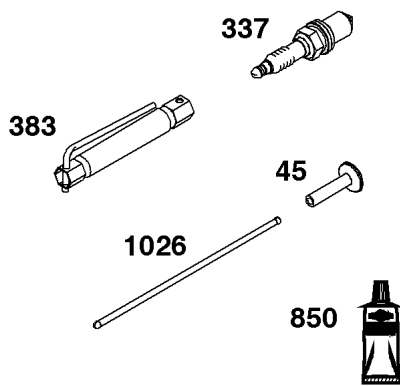

Not For
Reproduction

Crankshaft Group

REF NO	PART NO	QTY	DESCRIPTION
16	597419	1	CRANKSHAFT
24	222698S	1	KEY, Flywheel
25	590404	1	Piston Assembly -(Standard)
25	590405	1	Piston Assembly -(.020" Oversize)
26	590402	1	Ring Set -(Standard)
26	590403	1	Ring Set -(.020" Oversize)
27	691588	1	Lock-Piston Pin
28	298909	1	Pin-Piston
29	796470	1	Rod-Connecting
32	691664	1	Screw -(Connecting Rod)(Short)
32A	695759	1	Screw (Connecting Rod) -(Connecting Rod)(Long)
46	694039	1	Camshaft
598	592587	1	Shims-End Play Kit
741	797521	1	Gear-Timing

Cylinder Group

REF NO	PART NO	QTY	DESCRIPTION
1	595286	1	Cylinder Assembly
3	299819S	1	SEAL, Oil -(Magneto Side)
7	-----	1	GASKET, Cylinder Head -(Part information located in Cylinder Head Group.)
12	-----	1	GASKET, Crankcase -(Part information located in Sump and Lubrication Group.)
20	-----	1	SEAL, Oil -(Part information located in Sump and Lubrication Group.)
358	597320	1	GASKET SET, Engine
404	690272	1	WASHER -(Governor Crank)
524	-----	1	SEAL, O-Ring -(Part information located in Sump and Lubrication Group.)
615	690340	1	RETAINER, Governor Shaft
616	798327	1	Crank-Governor
623	-----	1	SEAL, O-Ring -(Part information located in Carburetor Group.)
718	690959	2	PIN, Locating
725	597313	1	SHIELD, Heat
728	793480	2	SCREW -(Heat Shield)
842	-----	1	SEAL, O-Ring -(Part information located in Sump and Lubrication Group.)
868	-----	1	SEAL, Valve -(Part information located in Cylinder Head Group.)
1022	-----	1	GASKET, Rocker Cover -(Part information located in Cylinder Head Group.)
1263	697124	1	REED, Breather
1264	793453	1	SCREW -(Breather Reed)
1319	794467	1	LABEL, Warning