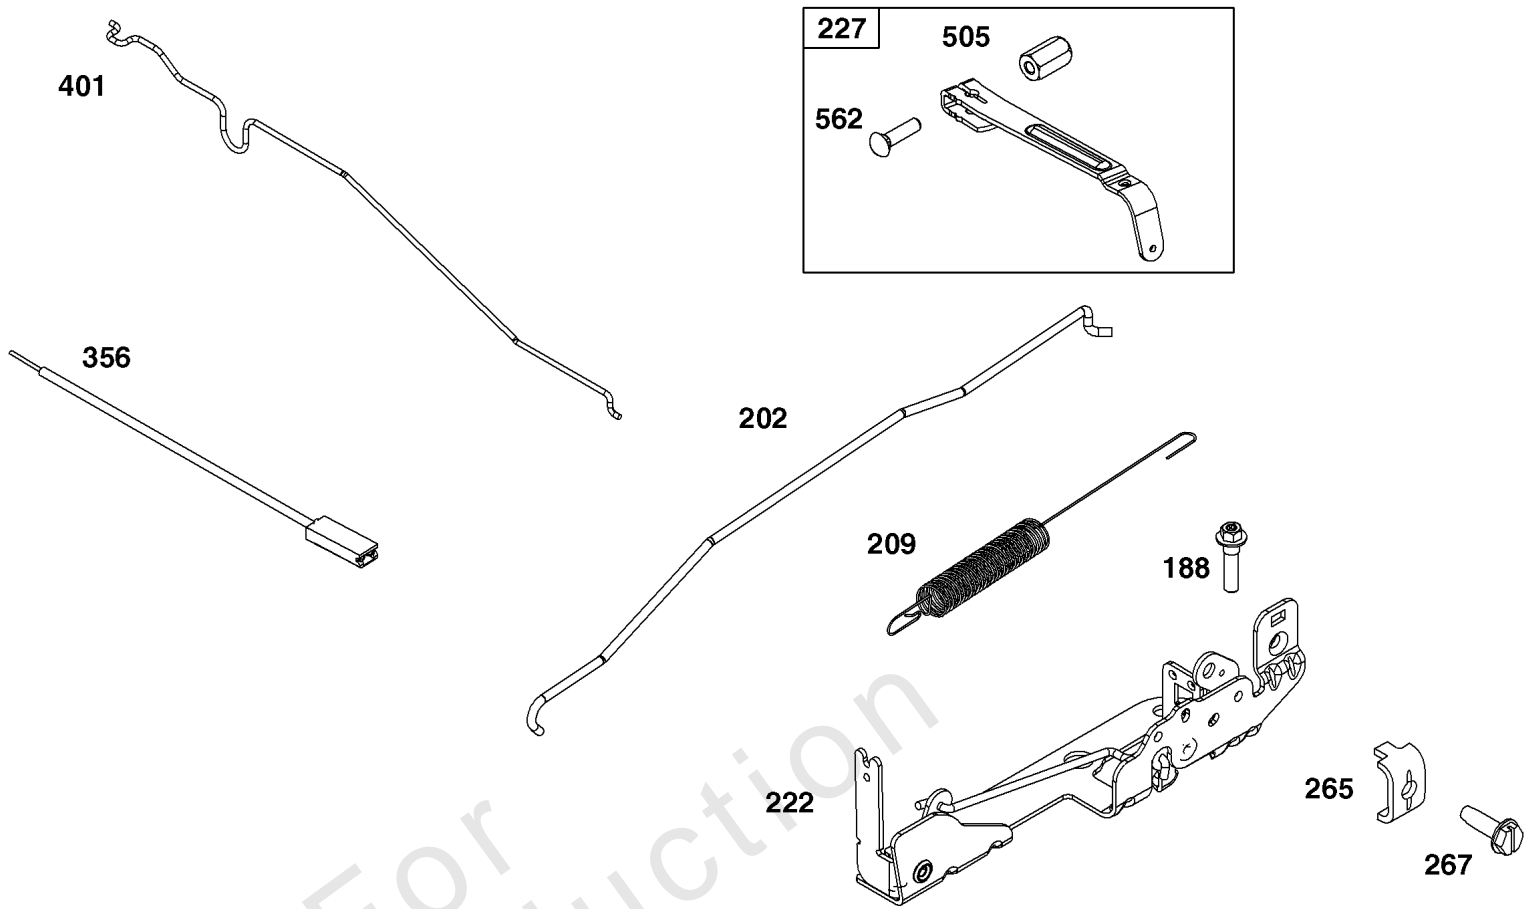

1036

305

304

Blower Housing

REF NO	PART NO	QTY	DESCRIPTION
304	597428	1	HOUSING, Blower
305	594115	3	SCREW -(Blower Housing)
1036	-----	1	LABEL, Emissions -(Available from a Briggs & Stratton Authorized Dealer)

Not For
Reproduction

Carburetor Group

REF NO	PART NO	QTY	DESCRIPTION
104	590558	1	Pin-Float Hinge
105	594581	1	Valve-Float Needle
117	597408	1	JET, Main -(Standard)
118	597331	1	JET, Main -(High Altitude)
121	594636	1	KIT, Carburetor Overhaul -(Service Kits may include extra parts not specific to this engine.)
122	590549	1	Spacer-Carburetor
125	597096	1	CARBURETOR
133	591120	1	Float-Carburetor
137	594633	1	Gasket-Float Bowl
163	799580	1	Gasket-Air Cleaner
217	590740	1	Spring-Choke Return
493	593330	1	Bracket-Mounting
623	799581	1	Seal-O Ring -(Carburetor Spacer)
724	697478	1	Retainer-Seal -(Carburetor)
729	594752	1	Clip-Wire
951	591104	1	Lever-Choke
975	594632	1	Bowl-Float
1127	590554	2	Screw -(Float Bowl to Carburetor Body)
1218	270344S	1	Seal-O Ring -(Carburetor)
1238	590562	2	SCREW -(Carburetor Spacer)

Controls Group

REF NO	PART NO	QTY	DESCRIPTION
188	793480	2	SCREW -(Control Bracket)
202	597337	1	LINK, Mechanical Governor
209	597440	1	SPRING, Governor
222	597273	1	BRACKET, Control
227	597336	1	LEVER, Governor Control
265	691024	1	CLAMP, Casing
267	692577	1	Screw
356	692390	1	Wire-Stop
401	597323	1	LINK, Choke
505	597312	1	NUT -(Governor Control Lever)
562	793514	1	Bolt -(Governor Control Lever)

Not For
Reproduction

Crankshaft Group

REF NO	PART NO	QTY	DESCRIPTION
16	597419	1	CRANKSHAFT
24	222698S	1	KEY, Flywheel
25	590404	1	Piston Assembly -(Standard)
25	590405	1	Piston Assembly -(.020" Oversize)
26	590402	1	Ring Set -(Standard)
26	590403	1	Ring Set -(.020" Oversize)
27	691588	1	Lock-Piston Pin
28	298909	1	Pin-Piston
29	796470	1	Rod-Connecting
32	691664	1	Screw -(Connecting Rod)(Short)
32A	695759	1	Screw (Connecting Rod) -(Connecting Rod)(Long)
46	694039	1	Camshaft
598	592587	1	Shims-End Play Kit
741	797521	1	Gear-Timing