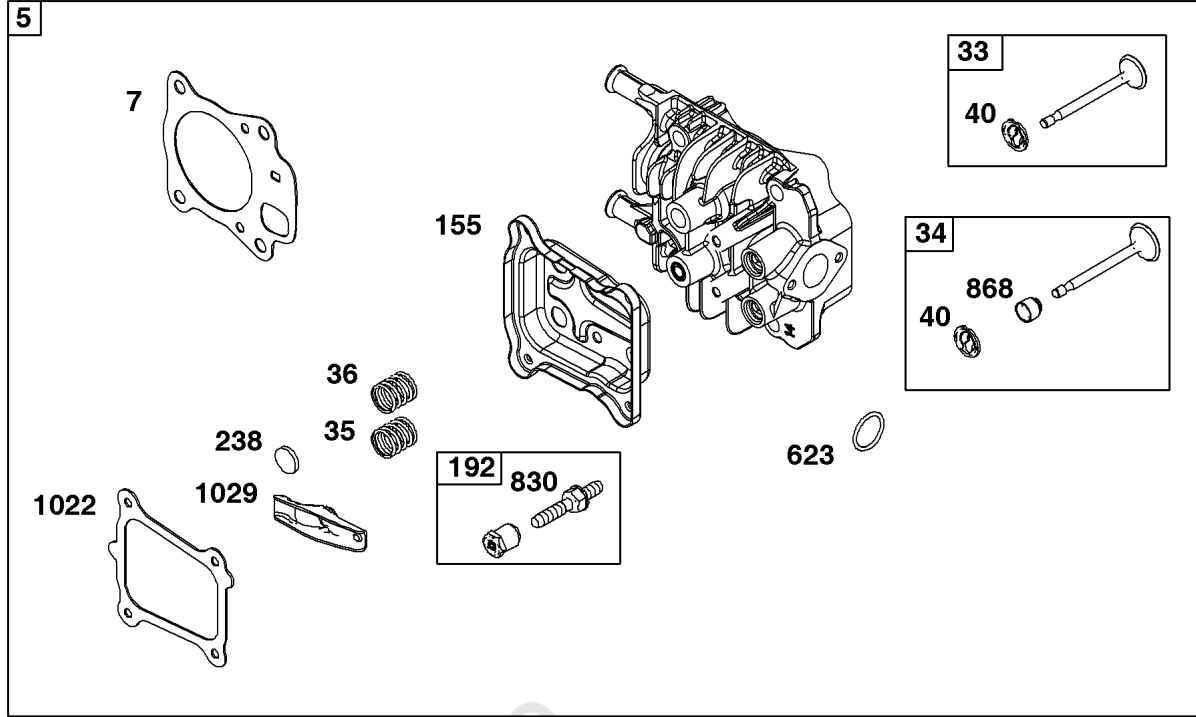

Not For
Reproduction

Crankshaft Group

REF NO	PART NO	QTY	DESCRIPTION
16	597419	1	CRANKSHAFT
24	222698S	1	KEY, Flywheel
25	590404	1	Piston Assembly -(Standard)
25	590405	1	Piston Assembly -(.020" Oversize)
26	590402	1	Ring Set -(Standard)
26	590403	1	Ring Set -(.020" Oversize)
27	691588	1	Lock-Piston Pin
28	298909	1	Pin-Piston
29	796470	1	Rod-Connecting
32	691664	1	Screw -(Connecting Rod)(Short)
32A	695759	1	Screw (Connecting Rod) -(Connecting Rod)(Long)
46	694039	1	Camshaft
598	592587	1	Shims-End Play Kit
741	797521	1	Gear-Timing

Cylinder Group

REF NO	PART NO	QTY	DESCRIPTION
1	595286	1	Cylinder Assembly
3	299819S	1	SEAL, Oil -(Magneto Side)
7	-----	1	GASKET, Cylinder Head -(Part information located in Cylinder Head Group.)
12	-----	1	GASKET, Crankcase -(Part information located in Sump and Lubrication Group.)
20	-----	1	SEAL, Oil -(Part information located in Sump and Lubrication Group.)
358	597320	1	GASKET SET, Engine
404	690272	1	WASHER -(Governor Crank)
524	-----	1	SEAL, O-Ring -(Part information located in Sump and Lubrication Group.)
615	690340	1	RETAINER, Governor Shaft
616	798327	1	Crank-Governor
623	-----	1	SEAL, O-Ring -(Part information located in Carburetor Group.)
718	690959	2	PIN, Locating
725	597313	1	SHIELD, Heat
728	793480	2	SCREW -(Heat Shield)
842	-----	1	SEAL, O-Ring -(Part information located in Sump and Lubrication Group.)
868	-----	1	SEAL, Valve -(Part information located in Cylinder Head Group.)
1022	-----	1	GASKET, Rocker Cover -(Part information located in Cylinder Head Group.)
1263	697124	1	REED, Breather
1264	793453	1	SCREW -(Breather Reed)
1319	794467	1	LABEL, Warning