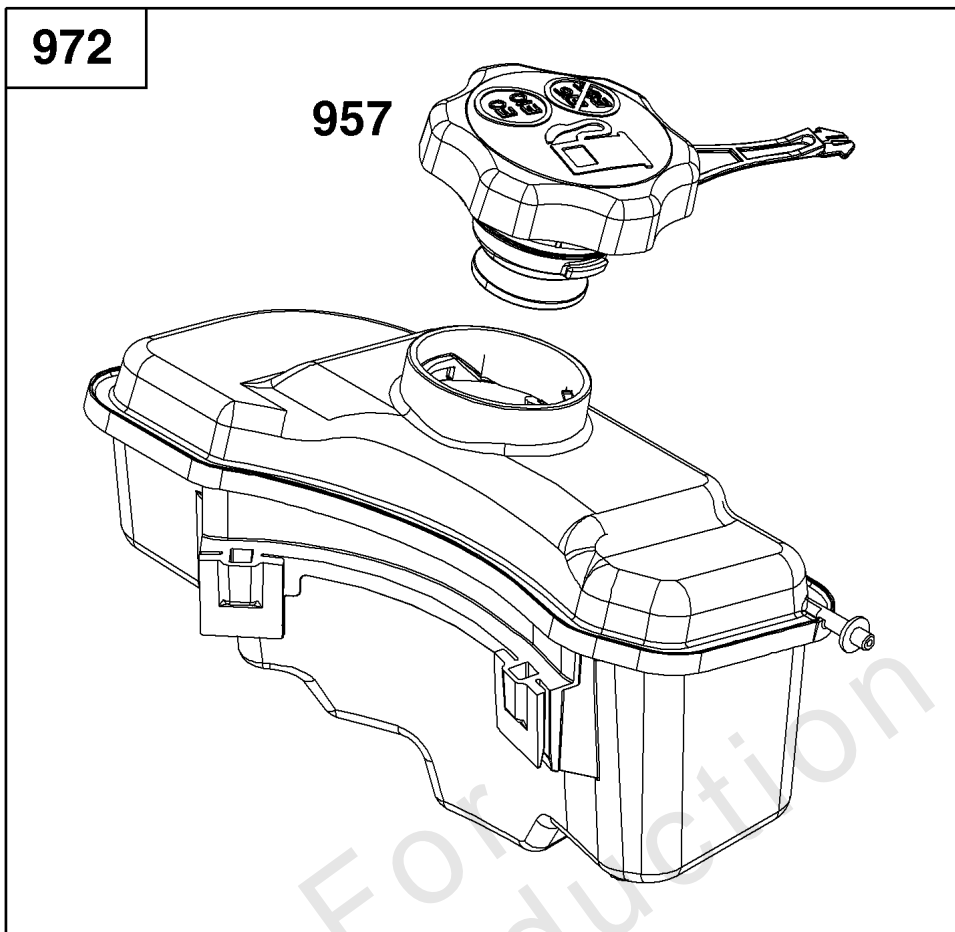

Not For
Reproduction

Fuel Supply Group

REF NO	PART NO	QTY	DESCRIPTION
187	791766	1	LINE, Fuel -(Cut to Required Length)
601	791850	2	CLAMP, Hose
957	597414	1	CAP, Fuel Assy
972	594112	1	TANK, Fuel

Not For
Reproduction